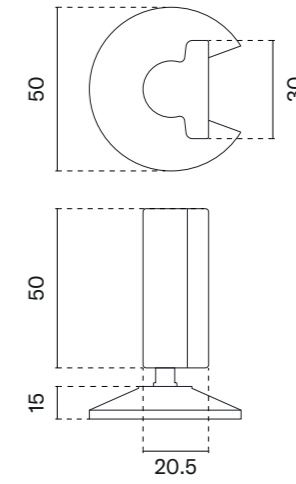

model

finish

door stopper
code: 3W HL-A

BK
matt black