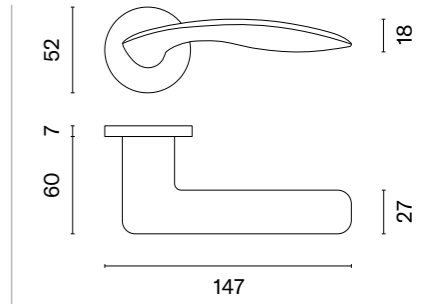

ROBINIA

rosette R SLIM 7MM