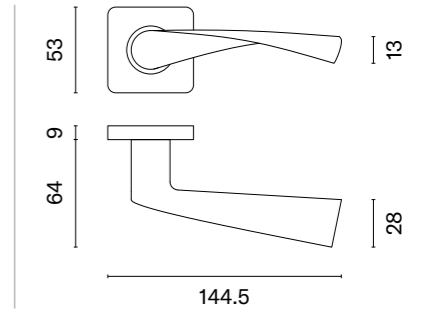

KVADRAT 1708

model

matching rosettes

door handle
code: SM KVADRAT 1708

key ecutcheon
code: SM KVADRAT
1710 OB

euro ecutcheon
code: SM KVADRAT
1711 PZ

bathroom turn
code: SM KVADRAT 1712 WC /
SM KVADRAT 1713 WC W/Z

finish

16
stainless steel