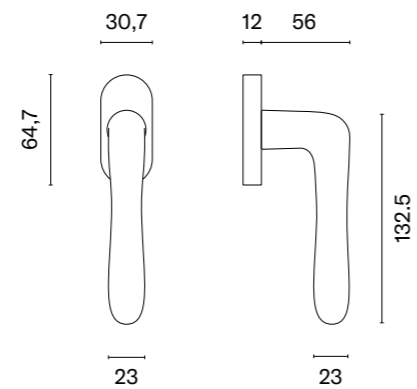

model finish

window handle
code: AT O CYNIA R

CP
polished chrome

MSC
satin chrome

BLACK
matt black

GOLD PVD
polished gold

The window handle is available in a door version (page 67)

* When ordering, please specify the side of the window handle: right (R) or left (L).