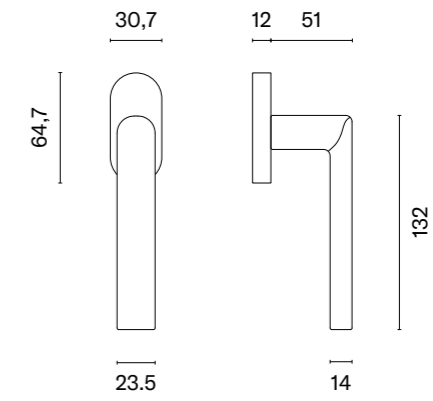

model

finish

window handle
code: AT O SILENA R

CP
polished chrome

MSC
satin chrome

BLACK
matt black

GOLD PVD
polished gold

The window handle is available in a door version (page 145)

* When ordering, please specify the side of the window handle: right (R) or left (L).