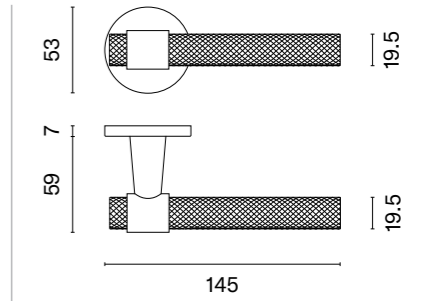

GOYA

rosette R SLIM 7MM

STILE

model

matching rosettes

door handle
code: ST GOYA R 7S

key ecutcheon
code: ST R 7S OB

euro ecutcheon
code: ST R 7S PZ

bathroom turn
code: ST R 7S WC

finish

BLACK
matt black

MSN
nickel

MSB
titanium

GOLD SATIN
satin gold

LIGHT BROWN
light brown

The door handle is available in a window version (page 435)