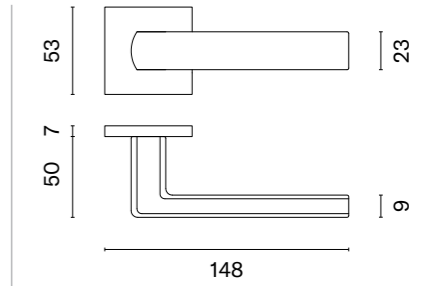

# HOSTA

rosette Q SLIM 7MM

model

matching rosettes

door handle  
code: AT HOSTA Q 7S

key ecutcheon  
code: AT Q 7S OB

euro ecutcheon  
code: AT Q 7S PZ

bathroom turn  
code: AT Q 7S WC