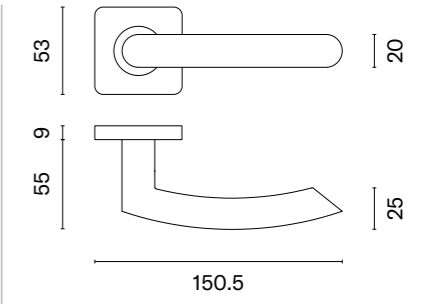

KVADRAT 1707

model

matching rosettes

door handle
code: SM KVADRAT 1707

key ecutcheon
code: SM KVADRAT
1710 OB

euro ecutcheon
code: SM KVADRAT
1711 PZ

bathroom turn
code: SM KVADRAT 1712 WC /
SM KVADRAT 1713 WC W/Z

finish

16
stainless steel