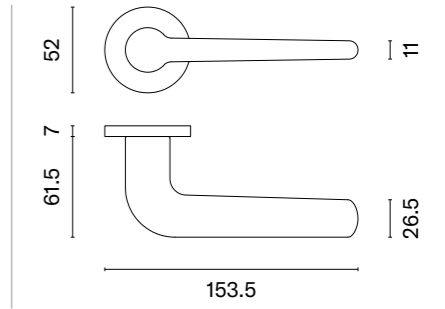

AZALIA

rosette R SLIM 7MM

model

matching rosettes

door handle
code: AS AZALIA R 7S

key ecutcheon
code: AS R 7S OB

euro ecutcheon
code: AS R 7S PZ

bathroom turn
code: AS R 7S WC

finish

LC
polished chrome

SC
satin chrome

BK
matt black

WH
matt white

LG
polished gold

KG
matt gold

PN PVD
copper

SNM
nickel

GYM
graphite