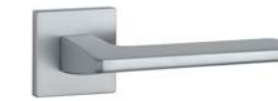

SC
satin chrome