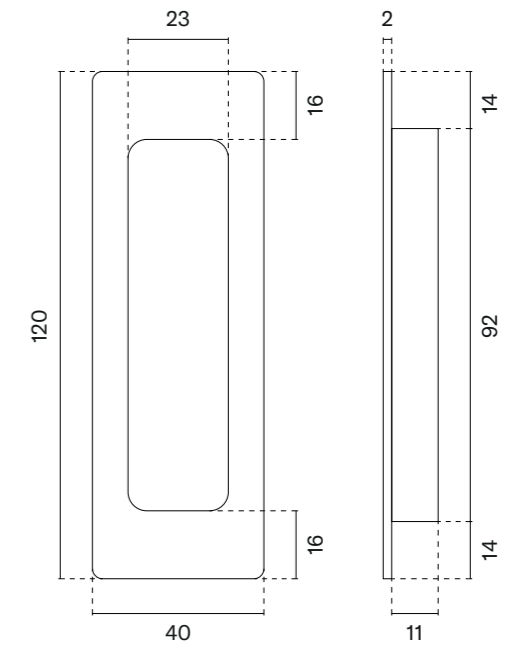

model

finish

sliding door pull
code: SH 1716

16
stainless steel

F5
matt black

GOLD PVD
polished gold

WH
matt white

BS PVD
basalt

PN PVD
copper