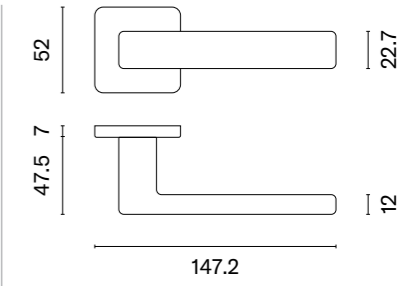

TILIA QS

rosette QS SLIM 7MM

model

matching rosettes

door handle
code: AS TILIA QS 7S

key ecutcheon
code: AS QS 7S OB

euro ecutcheon
code: AS QS 7S PZ

bathroom turn
code: AS QS 7S WC

finish

KG
matt gold

SNM
nickel

GYM
graphite