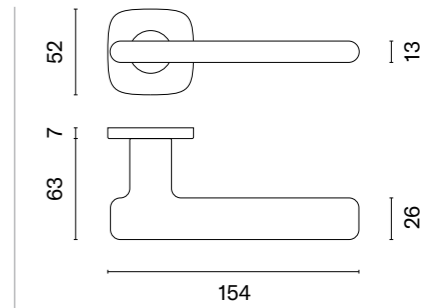

Design
BARTEK LEWANDOWSKI

MARANTA

rosette QR SLIM 7MM

APRILE

model

matching rosettes

door handle
code: AS MARANTA QR 7S

key ecutcheon
code: AS QR 7S OB

euro ecutcheon
code: AS QR 7S PZ

bathroom turn
code: AS QR 7S WC

finish

LG
polished gold

KG
matt gold

SNM
nickel

GYM
graphite