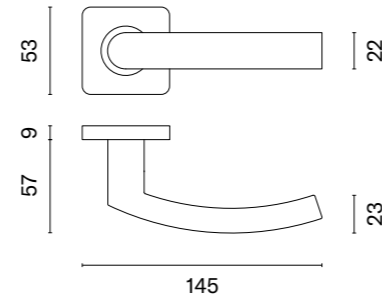

KVADRAT 1706

model

matching rosettes

door handle
code: SM KVADRAT 1706

key ecutcheon
code: SM KVADRAT
1710 OB

euro ecutcheon
code: SM KVADRAT
1711 PZ

bathroom turn
code: SM KVADRAT 1712 WC /
SM KVADRAT 1713 WC W/Z

finish

16
stainless steel