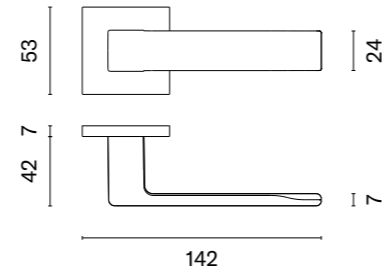

HIRA

rosette Q SLIM 7MM

STILE

model

matching rosettes

key ecutcheon
code: ST Q 7S OB

euro ecutcheon
code: ST Q 7S PZ

bathroom turn
code: ST Q 7S WC

door handle
code: ST HIRA Q 7S

finish

CP
polished chrome

PSC
satin chrome

BLACK
matt black

MSN
nickel

MSB
titanium

GOLD SATIN
satin gold

LIGHT BROWN
light brown

The door handle is available in a window version (page 448)