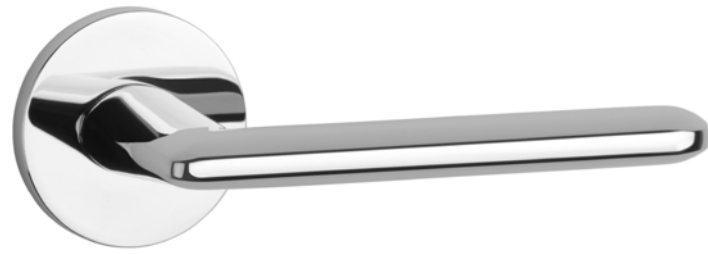

AVA

rosette R SLIM 7MM

STILE

model

matching rosettes

key ecutcheon
code: ST R 7S OB

euro ecutcheon
code: ST R 7S PZ

bathroom turn
code: ST R 7S WC

door handle
code: ST AVA R 7S

finish

CP
polished chrome

PSC
satin chrome

BLACK
matt black

MSN
nickel

MSB
titanium

GOLD SATIN
satin gold

LIGHT BROWN
light brown

The door handle is available in a window version (page 434)