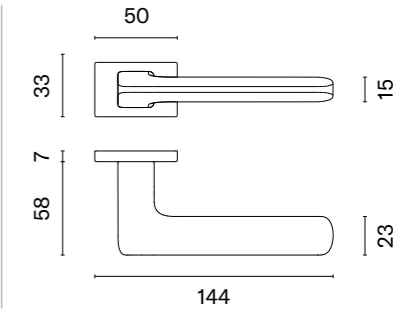

YUKA RT

rosette RT SLIM 7MM