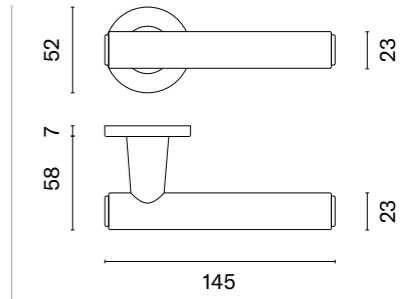

EGERIA

rosette R SLIM 7MM

model

matching rosettes

door handle
code: AS EGERIA R 7S

key ecutcheon
code: AS R 7S OB

euro ecutcheon
code: AS R 7S PZ

bathroom turn
code: AS R 7S WC

finish

BK / BLACK LEATHER
matt black / black leather

KG / BROWN LEATHER
matt gold / brown leather

LC / BLACK LEATHER
polished chrome / black leather

LG / BROWN LEATHER
polished gold / brown leather