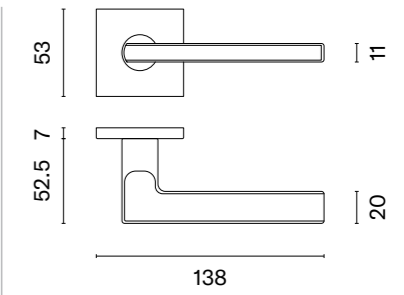

SIRA

rosette Q SLIM 7MM

STILE

model

matching rosettes

door handle
code: ST SIRA Q 7S

key ecutcheon
code: ST Q 7S OB

euro ecutcheon
code: ST Q 7S PZ

bathroom turn
code: ST Q 7S WC

finish

PSC
satin chrome

BLACK
matt black

MSN
nickel

MSB
titanium

The door handle is available in a window version (page 455)