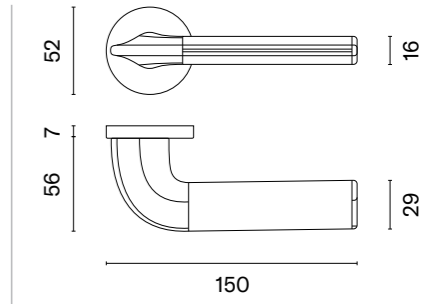

DETAZIA

rosette R SLIM 7MM

model

matching rosettes

door handle
code: AS DETAZIA R 7S

key ecutcheon
code: AS R 7S OB

euro ecutcheon
code: AS R 7S PZ

bathroom turn
code: AS R 7S WC

finish

BK / BLACK LEATHER
matt black / black leather