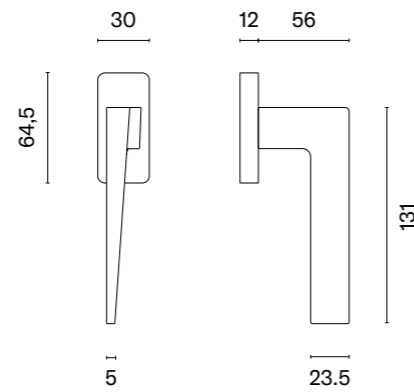

model

finish

window handle  
code: ST O EDA Q

PSC  
satin chrome

BLACK  
matt black

MSN  
nickel

MSB  
titanium

The window handle is available in a door version (page 340)