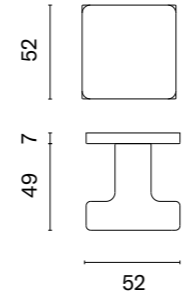

# MORA

rosette Q SLIM 7MM

APRILE

model

matching rosettes

door knob  
code: AT MORA Q 7S

key ecutcheon  
code: AT Q 7S OB

euro ecutcheon  
code: AT Q 7S PZ