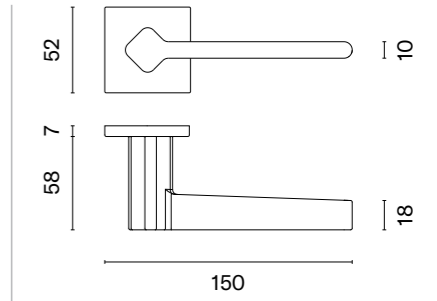

NINFEA Q

rosette Q SLIM 7MM

APRILE

model

matching rosettes

door handle
code: AS NINFEA Q 7S

key ecutcheon
code: AS Q 7S OB

euro ecutcheon
code: AS Q 7S PZ

bathroom turn
code: AS Q 7S WC

finish

LC
polished chrome

SC
satin chrome

Finalist of the competition Good Design 2019

* Till end of stock.