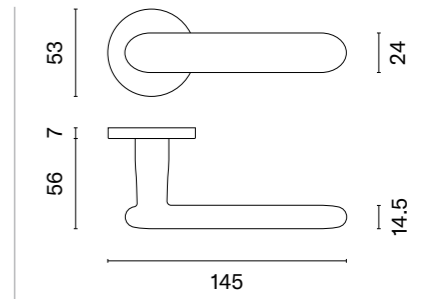

LARKA

rosette R SLIM 7MM

STILE

model

matching rosettes

door handle
code: ST LARKA R 7S

key ecutcheon
code: ST R 7S OB

euro ecutcheon
code: ST R 7S PZ

bathroom turn
code: ST R 7S WC

finish

PSC
satin chrome

BLACK
matt black

MSN
nickel

MSB
titanium

GOLD SATIN
satin gold

LIGHT BROWN
light brown

The door handle is available in a window version (page 437)