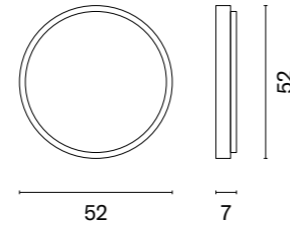

RG 7S
code: RG SLIM 7MM