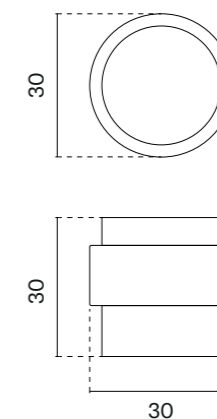

model

finish

door stopper
code: SH 1719

16
stainless steel

F5
matt black

GOLD PVD
polished gold

WH
matt white

BS PVD
basalt

PN PVD
copper