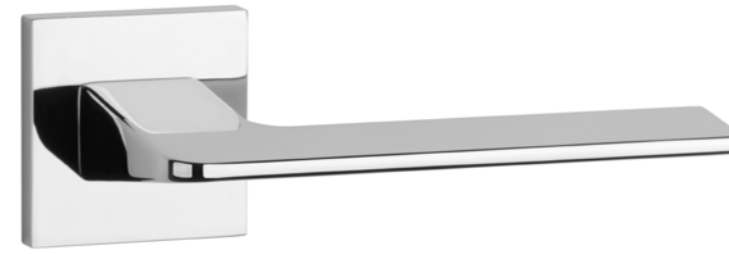

# OMA

rosette Q SLIM 7MM

STILE

model

matching rosettes

key ecutcheon  
code: ST OMA Q 7S OB

euro ecutcheon  
code: ST Q 7S PZ

bathroom turn  
code: ST Q 7S WC