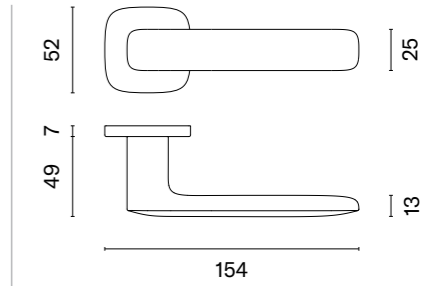

# STELLA QR

rosette QR SLIM 7MM

model

matching rosettes

key ecutcheon  
code: AS QR 7S OB

euro ecutcheon  
code: AS QR 7S PZ

bathroom turn  
code: AS QR 7S WC

finish