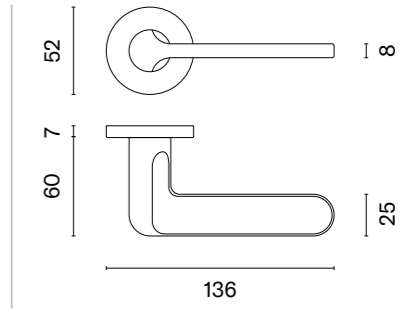

LORENZA

rosette R SLIM 7MM

model

matching rosettes

door handle
code: AS LORENZA R 7S

key ecutcheon
code: AS R 7S OB

euro ecutcheon
code: AS R 7S PZ

bathroom turn
code: AS R 7S WC

finish

LG
polished gold

GYM
graphite