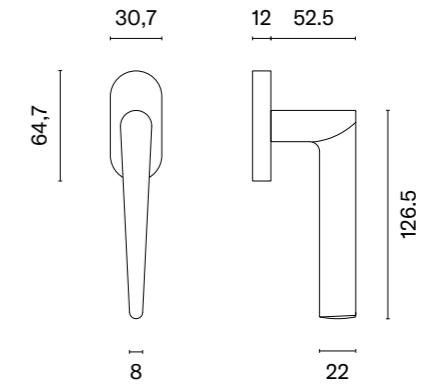

ARNICA R

APRILE

model finish

window handle
code: AT O ARNICA R

CP
polished chrome

MSC
satin chrome

BLACK
matt black

GOLD PVD
polished gold

GOLD SATIN
matt gold

MSN
nickel

MSB
titanium

The window handle is available in a door version (page 53)

* When ordering, please specify the side of the window handle: right (R) or left (L).