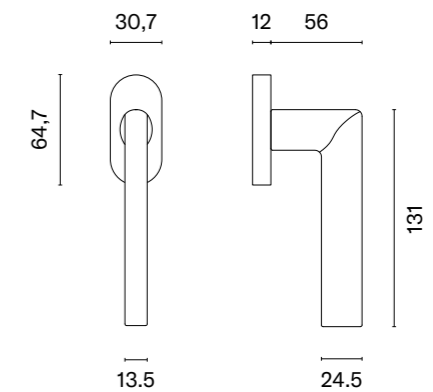

model finish

window handle
code: AT O KALMIA R

CP
polished chrome

MSC
satin chrome

BLACK
matt black

WHITE
matt white

GOLD PVD
polished gold

GOLD SATIN
matt gold

MSN
nickel

MSB
titanium

BR
brown

The window handle is available in a door version (page 101)

* When ordering, please specify the side of the window handle: right (R) or left (L).