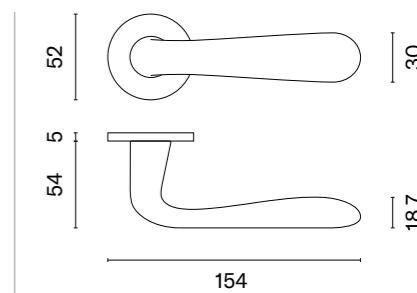

# GARDENIA

rosette R SUPER SLIM 5MM

APRILE

model

matching rosettes

door handle  
code: AS GARDENIA R 5S

key ecutcheon  
code: AS R 5S OB

euro ecutcheon  
code: AS R 5S PZ