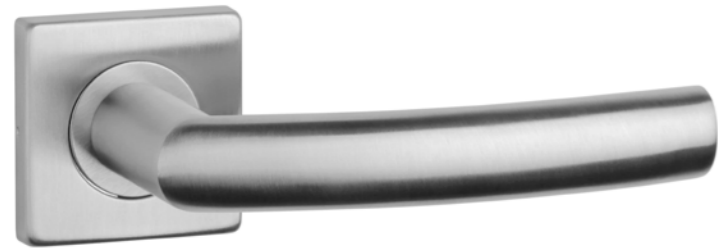

KVADRAT 1706

model

matching rosettes

door handle
code: SM KVADRAT 1706

key ecutcheon
code: SM KVADRAT
1710 OB

euro ecutcheon
code: SM KVADRAT
1711 PZ

bathroom turn
code: SM KVADRAT 1712 WC /
SM KVADRAT 1713 WC W/Z

finish

16
stainless steel