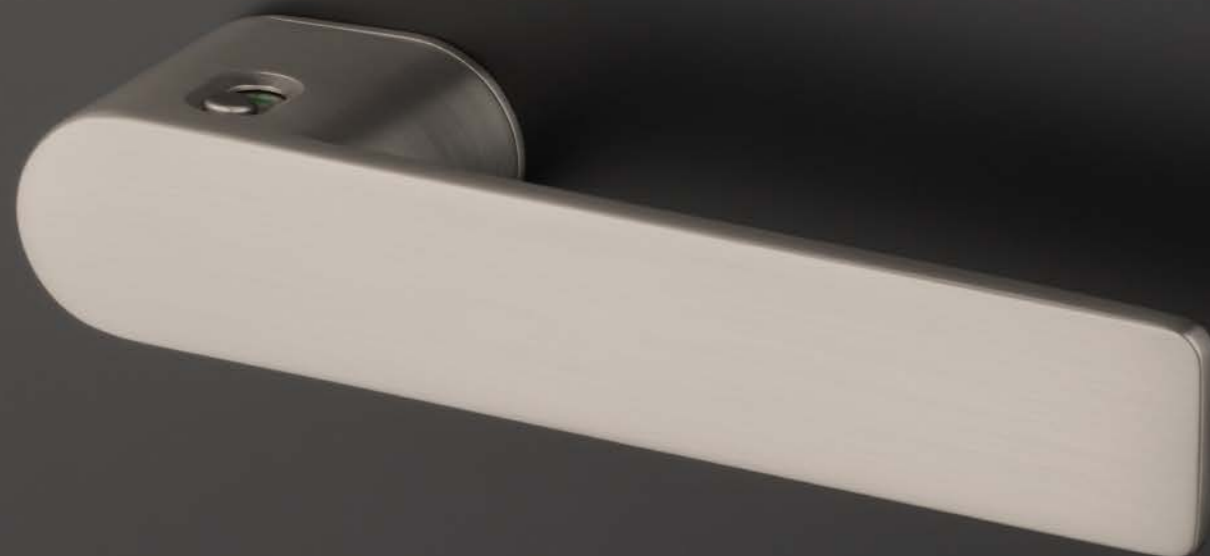

SORELLA

rosette RTH LOCK

APRILE

model and finish

door handle without lock
code: ASG SORELLA RTH LOCK BK

BK
matt black

door handle right with lock
code: ASG SORELLA RTH LOCK BK RIGHT

BK
matt black

door handle left with lock
code: ASG SORELLA RTH LOCK BK LEFT

BK
matt black

door handle without lock
code: ASG SORELLA RTH LOCK GYM

GYM
graphite

door handle right with lock
code: ASG SORELLA RTH LOCK GYM RIGHT

GYM
graphite

door handle left with lock
code: ASG SORELLA RTH LOCK GYM LEFT

GYM
graphite

door handle without lock
code: ASG SORELLA RTH LOCK KG

KG
matt gold

door handle right with lock
code: ASG SORELLA RTH LOCK KG RIGHT

KG
matt gold

door handle left with lock
code: ASG SORELLA RTH LOCK KG LEFT

KG
matt gold

door handle without lock
code: ASG SORELLA RTH LOCK SNM

SNM
nickel

door handle right with lock
code: ASG SORELLA RTH LOCK SNM RIGHT

SNM
nickel

door handle left with lock
code: ASG SORELLA RTH LOCK SNM LEFT

SNM
nickel