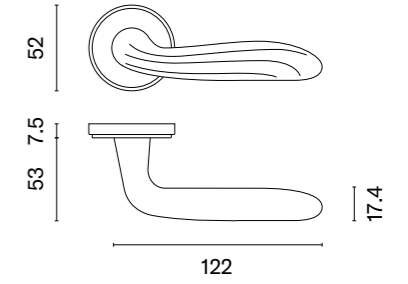

CATALPA

rosette RG SLIM 7MM

model

matching rosettes

door handle
code: AS CATALPA RG 7S

key ecutcheon
code: AS RG 7S OB

euro ecutcheon
code: AS RG 7S PZ

bathroom turn
code: AS RG 7S WC

finish

LG
polished gold

GYM
graphite