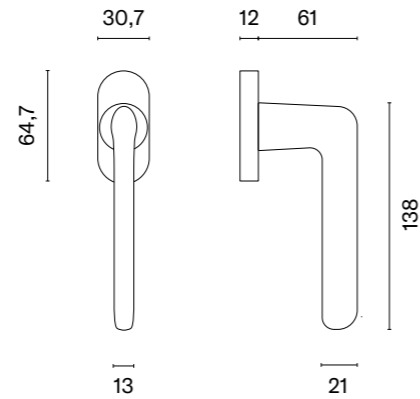

UTA

STILE

model

finish

window handle
code: ST O UTA R

PSC
satin chrome

BLACK
matt black

MSN
nickel

MSB
titanium

GOLD SATIN
satin gold

LIGHT BROWN
light brown

The window handle is available in a door version (page 331)

* When ordering, please specify the side of the window handle: right (R) or left (L).