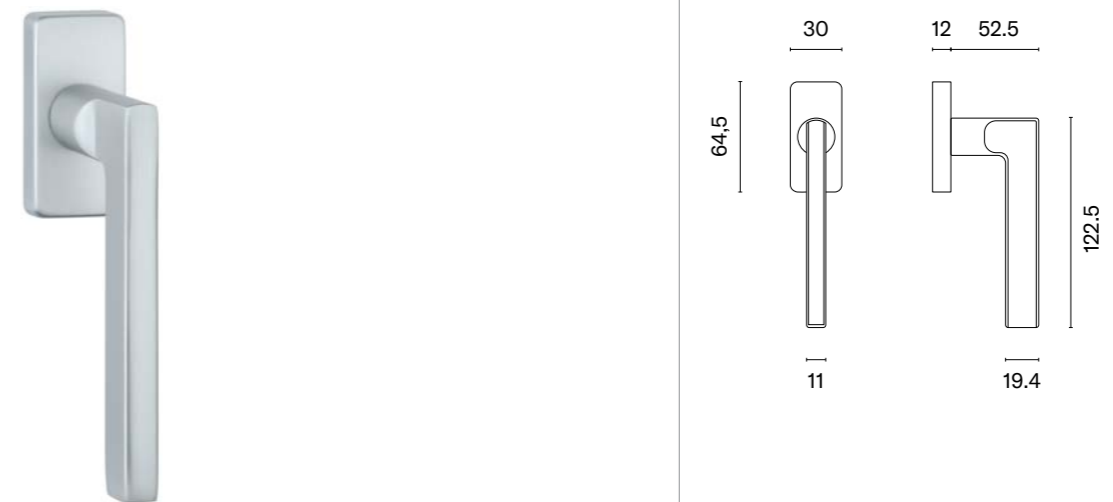

SIRA

STILE

model finish

window handle
code: ST O SIRA Q

PSC
satin chrome

BLACK
matt black

MSN
nickel

MSB
titanium

The window handle is available in a door version (page 353)

* When ordering, please specify the side of the window handle: right (R) or left (L).