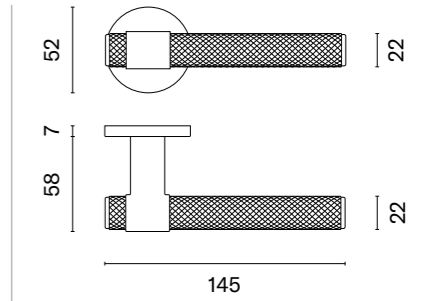

# GLORIA

rosette R SLIM 7MM