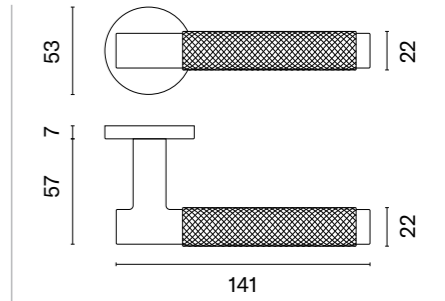

MOLINIA

rosette R SLIM 7MM

model

matching rosettes

door handle
code: AT MOLINIA R 7S

key ecutcheon
code: AT R 7S OB

euro ecutcheon
code: AT R 7S PZ

bathroom turn
code: AT R 7S WC

finish

CP
polished chrome

BLACK
matt black

GOLD PVD
polished gold

GOLD SATIN
matt gold

MSN
nickel

MSB
titanium

BR
brown

The door handle is available in a window version (page 419)

The set includes a door knob (page 401)