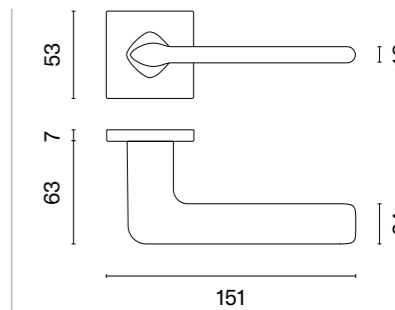

TOBA

rosette Q SLIM 7MM

STILE

model

door handle
code: ST TOBA Q 7S

matching rosettes

key ecutcheon
code: ST Q 7S OB

euro ecutcheon
code: ST Q 7S PZ

bathroom turn
code: ST Q 7S WC

finish

PSC
satin chrome

BLACK
matt black

MSN
nickel

MSB
titanium

The door handle is available in a window version (page 457)