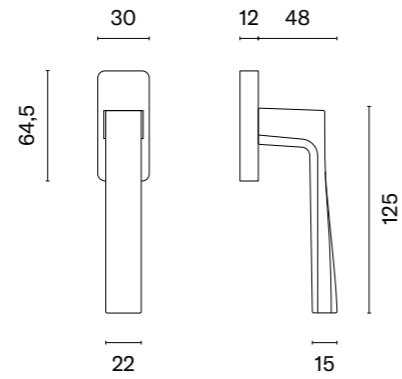

LIMA

STILE

model

finish

window handle
code: ST O LIMA Q

PSC
satin chrome

BLACK
matt black

MSN
nickel

MSB
titanium

GOLD SATIN
satin gold

LIGHT BROWN
light brown

The window handle is available in a door version (page 345)

* When ordering, please specify the side of the window handle: right (R) or left (L).