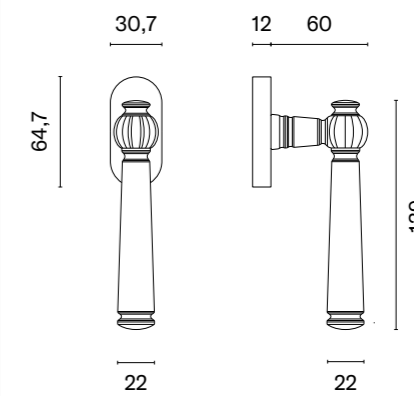

TUKA

STILE

model

finish

window handle
code: ST O TUKA R

PSC
satin chrome

BLACK
matt black

MSN
nickel

MSB
titanium

GOLD SATIN
satin gold

LIGHT BROWN
light brown

The window handle is available in a door version (page 329)

* When ordering, please specify the side of the window handle: right (R) or left (L).