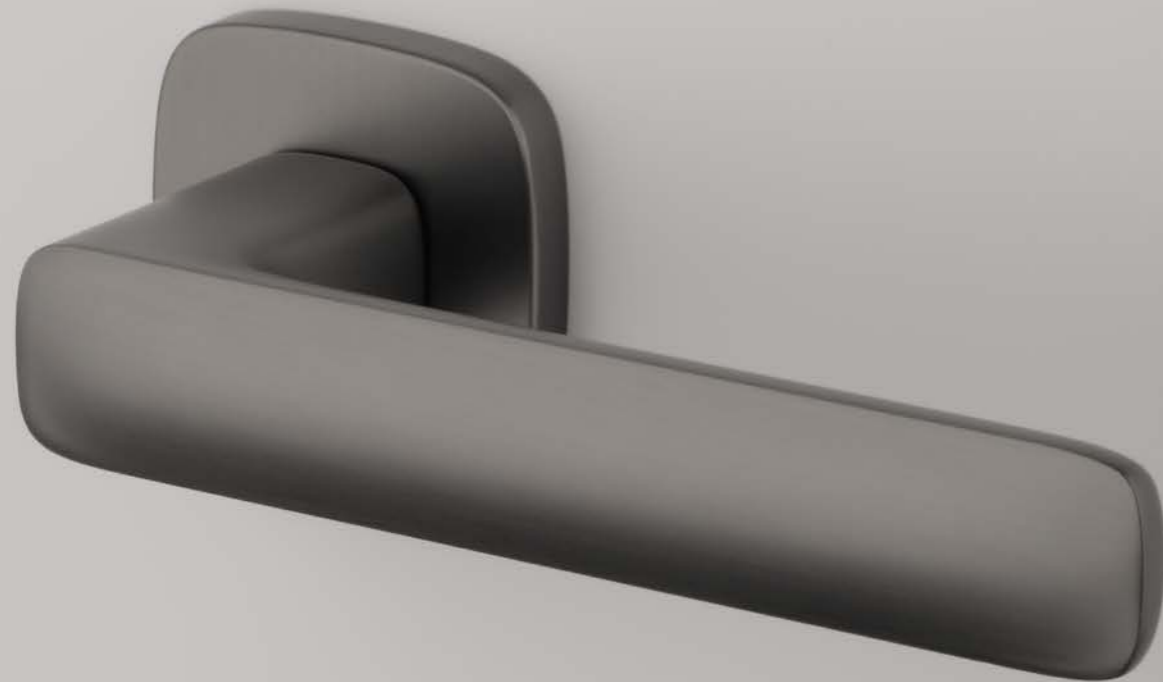

# STELLA QR

rosette QR SLIM 7MM

model

matching rosettes

key ecutcheon  
code: AS QR 7S OB

euro ecutcheon  
code: AS QR 7S PZ

bathroom turn  
code: AS QR 7S WC

finish