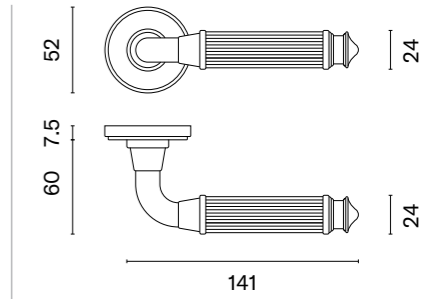

NIGELLA

rosette RG SLIM 7MM