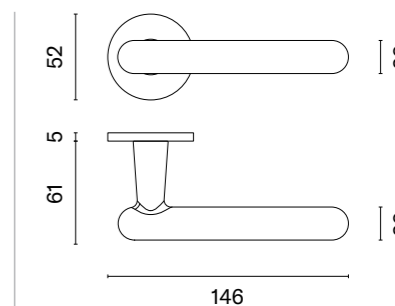

# ASTERIA

rosette R SUPER SLIM 5MM

APRILE

model

matching rosettes

door handle  
code: AS ASTERIA R 5S

  
key ecutcheon  
code: AS R 5S OB

  
euro ecutcheon  
code: AS R 5S PZ