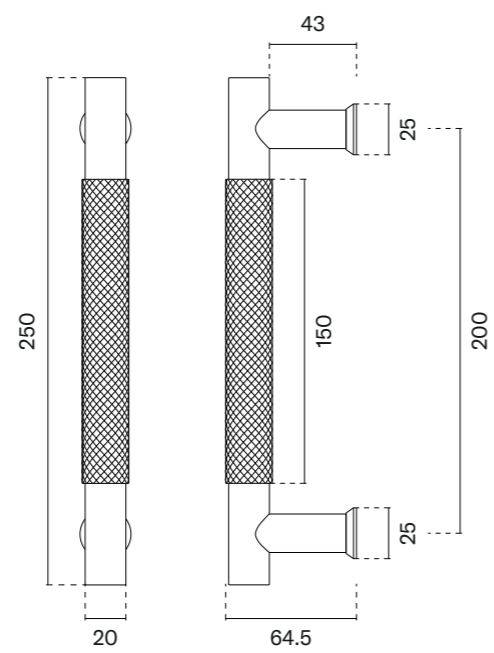

model

finish

railing handle
code: SH 1770 UNO

F5
matt black

MG
matt gold

BS PVD
basalt

PN PVD
copper