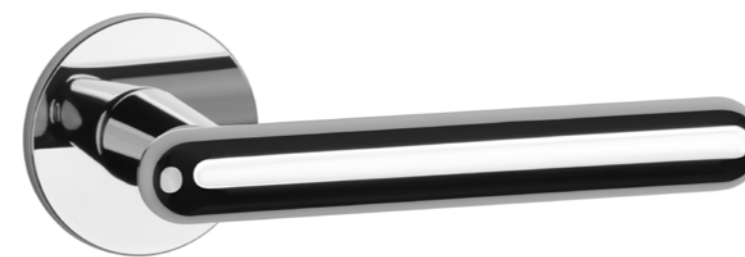

# ASTERIA

rosette R SUPER SLIM 5MM

APRILE

model

matching rosettes

door handle  
code: AS ASTERIA R 5S

  
key ecutcheon  
code: AS R 5S OB

  
euro ecutcheon  
code: AS R 5S PZ