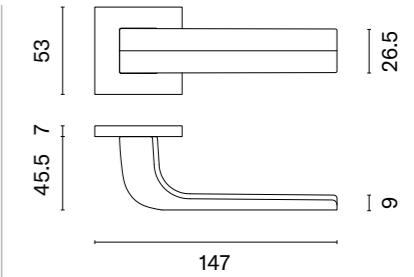

# JENA

rosette Q SLIM 7MM

STILE

model

matching rosettes

key ecutcheon  
code: ST Q 7S OB

euro ecutcheon  
code: ST Q 7S PZ

bathroom turn  
code: ST Q 7S WC