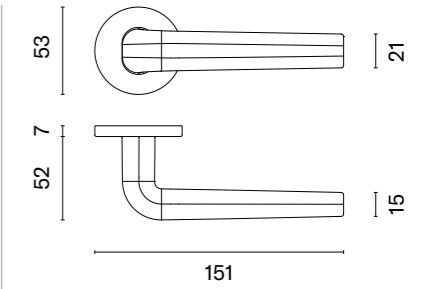

INULA

rosette R SLIM 7MM

model

matching rosettes

door handle
code: AT INULA R 7S

key ecutcheon
code: AT R 7S OB

euro ecutcheon
code: AT R 7S PZ

bathroom turn
code: AT R 7S WC

finish

CP
polished chrome

MSC
satin chrome

BLACK
matt black

GOLD PVD
polished gold

The door handle is available in a window version (page 415)