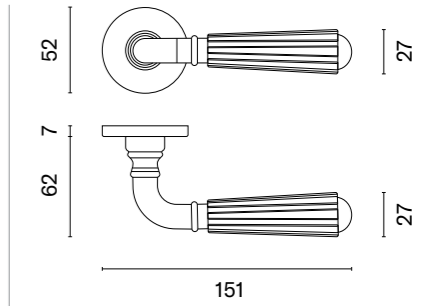

UTRICA

rosette R SLIM 7MM

model

matching rosettes

door handle
code: AS UTRICA R 7S

key ecutcheon
code: AS R 7S OB

euro ecutcheon
code: AS R 7S PZ

bathroom turn
code: AS R 7S WC

finish

LG PVD
polished gold