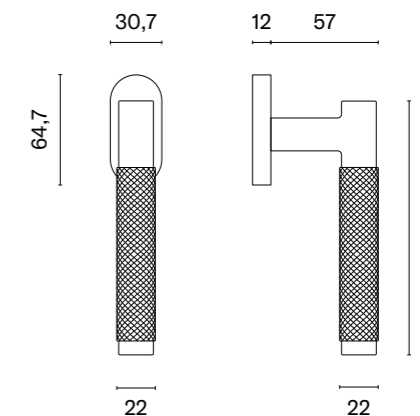

MOLINIA

APRILE

model

finish

window handle
code: AT O MOLINIA R

CP
polished chrome

BLACK
matt black

GOLD PVD
polished gold

GOLD SATIN
matt gold

MSN
nickel

MSB
titanium

BR
brown

The window handle is available in a door version (page 119)

* When ordering, please specify the side of the window handle: right (R) or left (L).