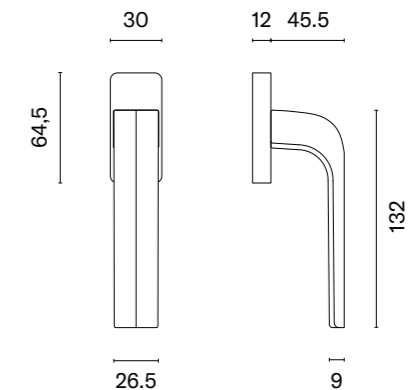

JENA

STILE

model

finish

window handle
code: ST O JENA Q

CP
polished chrome

PSC
satin chrome

BLACK
matt black

The window handle is available in a door version (page 343)

* When ordering, please specify the side of the window handle: right (R) or left (L).