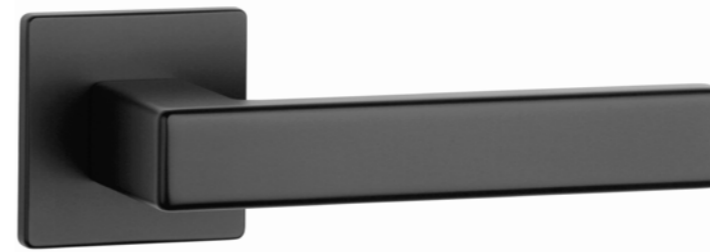

TILIA Q

rosette Q SUPER SLIM 5MM

model

matching rosettes

door handle
code: AS TILIA Q 5S

key ecutcheon
code: AS Q 5S OB

euro ecutcheon
code: AS Q 5S PZ

bathroom turn
code: AS Q 5S WC

finish

BK
matt black

US PVD
polish anthracite

US-A PVD
matt anthracite