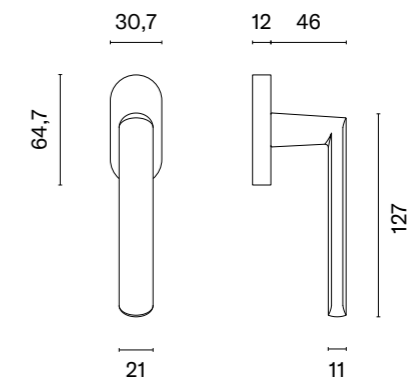

model finish

window handle
code: AT O FRAGOLA R

CP
polished chrome

MSC
satin chrome

BLACK
matt black

GOLD PVD
polished gold

GOLD SATIN
matt gold

MSN
nickel

MSB
titanium

The window handle is available in a door version (page 83)

* When ordering, please specify the side of the window handle: right (R) or left (L).