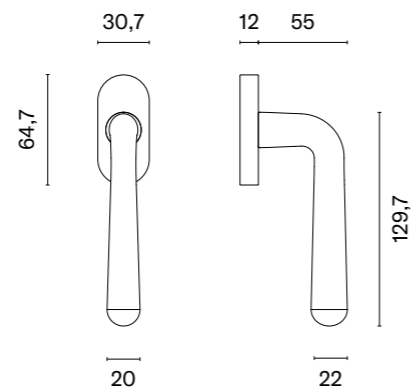

model finish

window handle
code: AT O IRGA R

CP
polished chrome

MSC
satin chrome

BLACK
matt black

WHITE
matt white

GOLD PVD
polished gold

GOLD SATIN
matt gold

The window handle is available in a door version (page 99)

* When ordering, please specify the side of the window handle: right (R) or left (L).