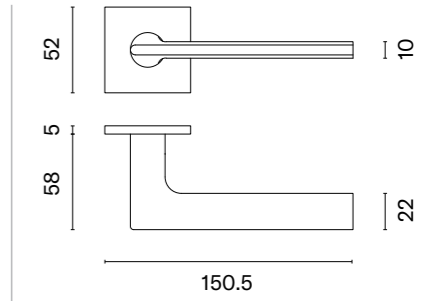

SALVIA

rosette Q SUPER SLIM 5MM

model

matching rosettes

door handle
code: AS SALVIA Q 5S

key ecutcheon
code: AS Q 5S OB

euro ecutcheon
code: AS Q 5S PZ

bathroom turn
code: AS Q 5S WC

finish

DSC
brushed chrome

SNM
nickel

GYM
graphite