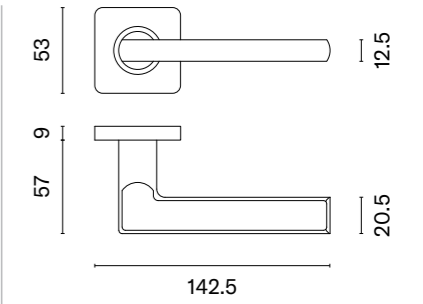

KVADRAT 1702

model

matching rosettes

door handle
code: SM KVADRAT 1702

key ecutcheon
code: SM KVADRAT
1710 OB

euro ecutcheon
code: SM KVADRAT
1711 PZ

bathroom turn
code: SM KVADRAT 1712 WC /
SM KVADRAT 1713 WC W/Z

finish

16
stainless steel