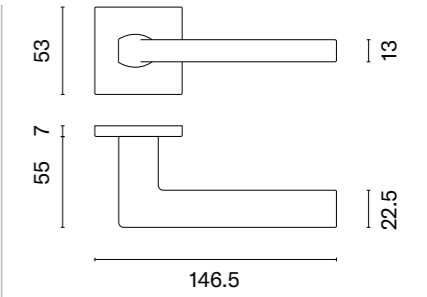

EURA

rosette Q SLIM 7MM

STILE

model

matching rosettes

key ecutcheon
code: ST Q 7S OB

euro ecutcheon
code: ST Q 7S PZ

bathroom turn
code: ST Q 7S WC

door handle
code: ST EURA Q 7S

finish

CP
polished chrome

PSC
satin chrome

BLACK
matt black

MSN
nickel

MSB
titanium

The door handle is available in a window version (page 447)