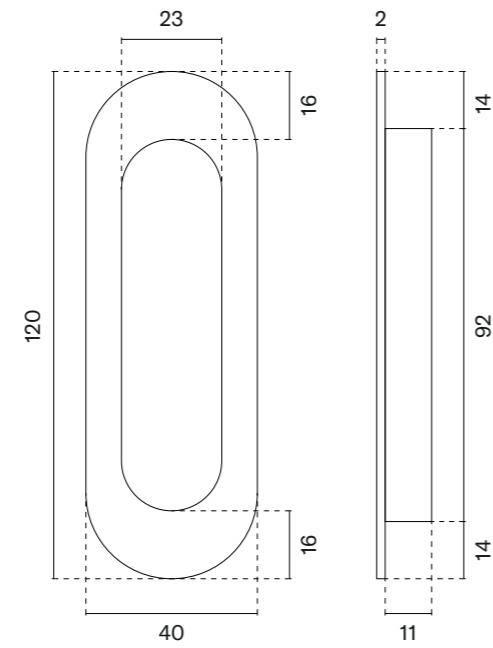

model

finish

sliding door pull
code: SH 1717

16
stainless steel

F5
matt black

GOLD PVD
polished gold

WH
matt white

BS PVD
basalt

PN PVD
copper