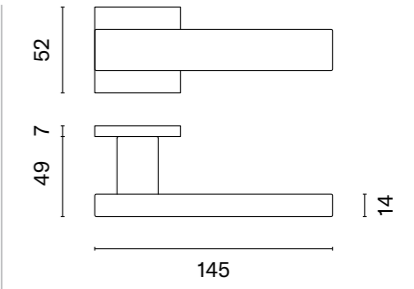

SAMOA

rosette Q SLIM 7MM

model

matching rosettes

door handle
code: AS SAMOA Q 7S

key ecutcheon
code: AS Q 7S OB

euro ecutcheon
code: AS Q 7S PZ

bathroom turn
code: AS Q 7S WC

finish

GYM / CLEAR CRYSTAL
graphite / clear crystal