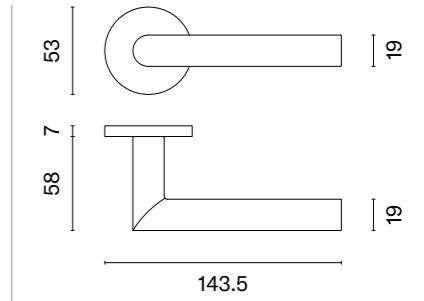

ARABIS R

rosette R SLIM 7MM

model

matching rosettes

door handle
code: AT ARABIS R 7S

key ecutcheon
code: AT R 7S OB

euro ecutcheon
code: AT R 7S PZ

bathroom turn
code: AT R 7S WC

finish

CP
polished chrome

MSC
satin chrome

BLACK
matt black

WHITE
matt white

GOLD PVD
polished gold

GOLD SATIN
matt gold

MSN
nickel

MSB
titanium

BR
brown

The door handle is available in a window version (page 410)