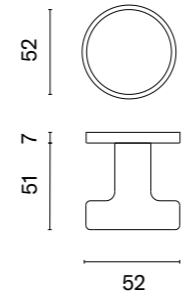

RUTA

rosette R SLIM 7MM

APRILE

model

matching rosettes

door knob
code: AT RUTA R 7S

key ecutcheon
code: AT R 7S OB

euro ecutcheon
code: AT R 7S PZ

bathroom turn
code: AT R 7S WC

finish

CP
polished chrome

MSC
satin chrome

BLACK
matt black

WHITE
matt white

GOLD PVD
polished gold

GOLD SATIN
matt gold