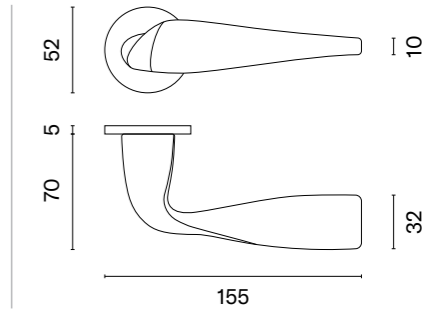

# PETUNIA

rosette R SUPER SLIM 5MM

model

matching rosettes

door handle  
code: AS PETUNIA R 5S

key ecutcheon  
code: AS R 5S OB

euro ecutcheon  
code: AS R 5S PZ

bathroom turn  
code: AS R 5S WC