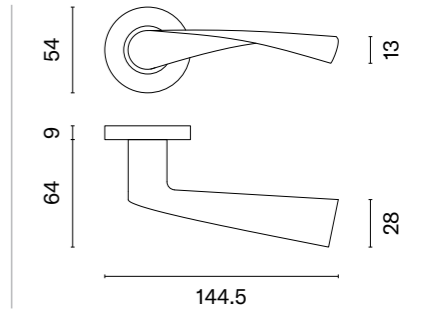

OVAL 1708

model

matching rosettes

door handle
code: SM OVAL 1708

key ecutcheon
code: SM OVAL 1710 OB

euro ecutcheon
code: SM OVAL 1711 PZ

bathroom turn
code: SM OVAL 1712 WC /
SM OVAL 1713 WC W/Z

finish

16
stainless steel