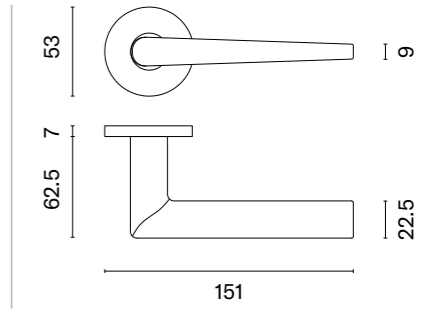

SALTA

rosette R SLIM 7MM

STILE

model

matching rosettes

key ecutcheon
code: ST R 7S OB

euro ecutcheon
code: ST R 7S PZ

bathroom turn
code: ST R 7S WC

door handle
code: ST SALTA R 7S

finish

CP
polished chrome

PSC
satin chrome

BLACK
matt black

MSN
nickel

MSB
titanium

GOLD SATIN
satin gold

LIGHT BROWN
light brown

The door handle is available in a window version (page 440)