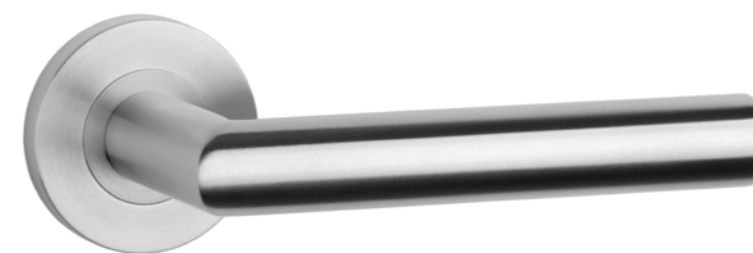

OVAL 1740

rosette PRO 8MM

model

door handle
code: SH OVAL 1740 PRO 8MM

matching rosettes

key ecutcheon
code: SH OVAL PRO
8MM 1710 OB

euro ecutcheon
code: SH OVAL PRO
8MM 1711 PZ

bathroom turn
code: SH OVAL PRO
8MM 1712 WC

finish

16
stainless steel

F5
matt black

WH
matt white

GOLD PVD
polished gold

BS PVD
basalt

PN PVD
copper

MG
matt gold