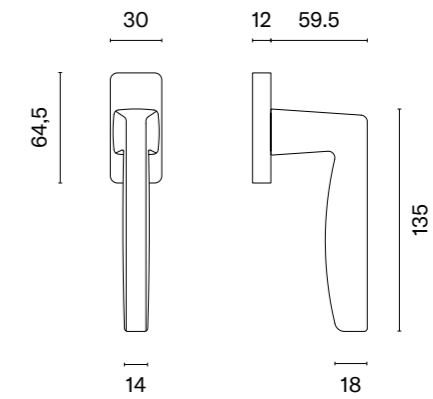

ERBA

APRILE

model finish

window handle
code: AT O ERBA Q

CP
polished chrome

MSC
satin chrome

BLACK
matt black

GOLD PVD
polished gold

GOLD SATIN
matt gold

MSN
nickel

MSB
titanium

The window handle is available in a door version (page 187)

* When ordering, please specify the side of the window handle: right (R) or left (L).