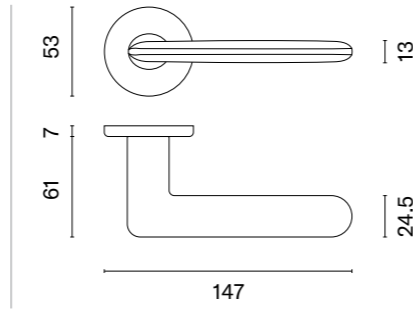

# AVA

rosette R SLIM 7MM

STILE

model

matching rosettes

key ecutcheon  
code: ST R 7S OB

euro ecutcheon  
code: ST R 7S PZ

bathroom turn  
code: ST R 7S WC