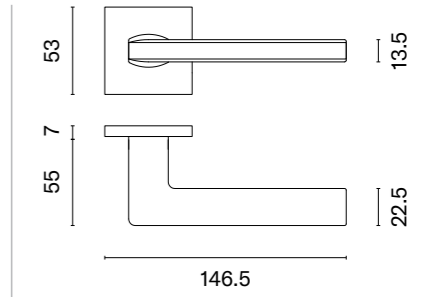

PYROLA

rosette Q SLIM 7MM

model

matching rosettes

door handle
code: AT PYROLA Q 7S

key ecutcheon
code: AT Q 7S OB

euro ecutcheon
code: AT Q 7S PZ

bathroom turn
code: AT Q 7S WC

finish

CP
polished chrome

MSC
satin chrome

BLACK
matt black

WHITE
matt white

GOLD PVD
polished gold

GOLD SATIN
matt gold

MSN
nickel

MSB
titanium

BR
brown

The door handle is available in a window version (page 347)