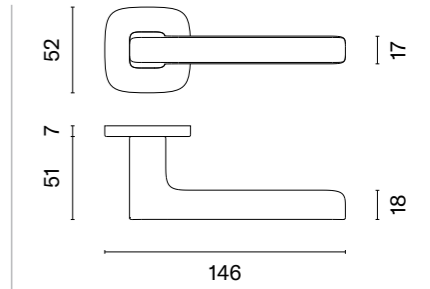

PEA QR

rosette QR SLIM 7MM

model

matching rosettes

door handle
code: AS PEA QR 7S

key ecutcheon
code: AS QR 7S OB

euro ecutcheon
code: AS QR 7S PZ

bathroom turn
code: AS QR 7S WC

finish

LG
polished gold

KG
matt gold

SNM
nickel

GYM
graphite