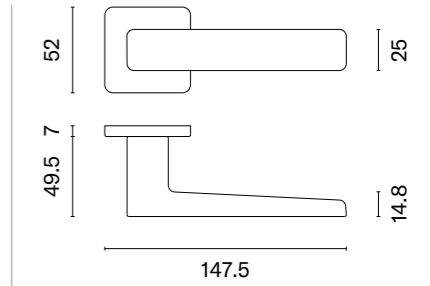

ERICA QS

rosette QS SLIM 7MM