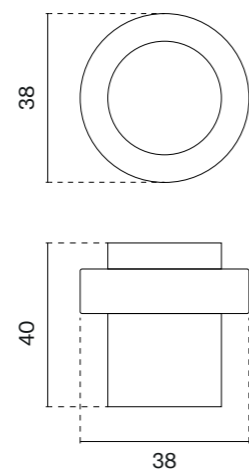

model

finish

door stopper
code: SH 1718

16
stainless steel

F5
matt black

GOLD PVD
polished gold

WH
matt white

BS PVD
basalt

PN PVD
copper