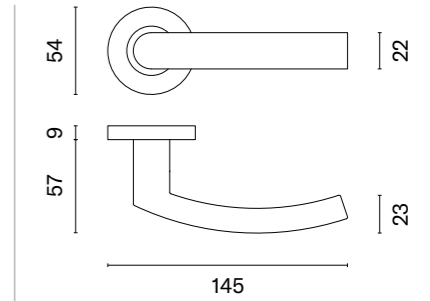

OVAL 1706

model

matching rosettes

door handle
code: SM OVAL 1706

key ecutcheon
code: SM OVAL 1710 OB

euro ecutcheon
code: SM OVAL 1711 PZ

bathroom turn
code: SM OVAL 1712 WC /
SM OVAL 1713 WC W/Z

finish

16
stainless steel