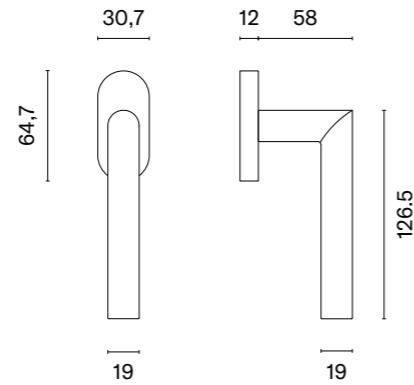

ARABIS R

APRILE

model finish

window handle
code: AT O ARABIS R

CP
polished chrome

MSC
satin chrome

BLACK
matt black

WHITE
matt white

GOLD PVD
polished gold

GOLD SATIN
matt gold

MSN
nickel

MSB
titanium

BR
brown

The window handle is available in a door version (page 49)

* When ordering, please specify the side of the window handle: right (R) or left (L).