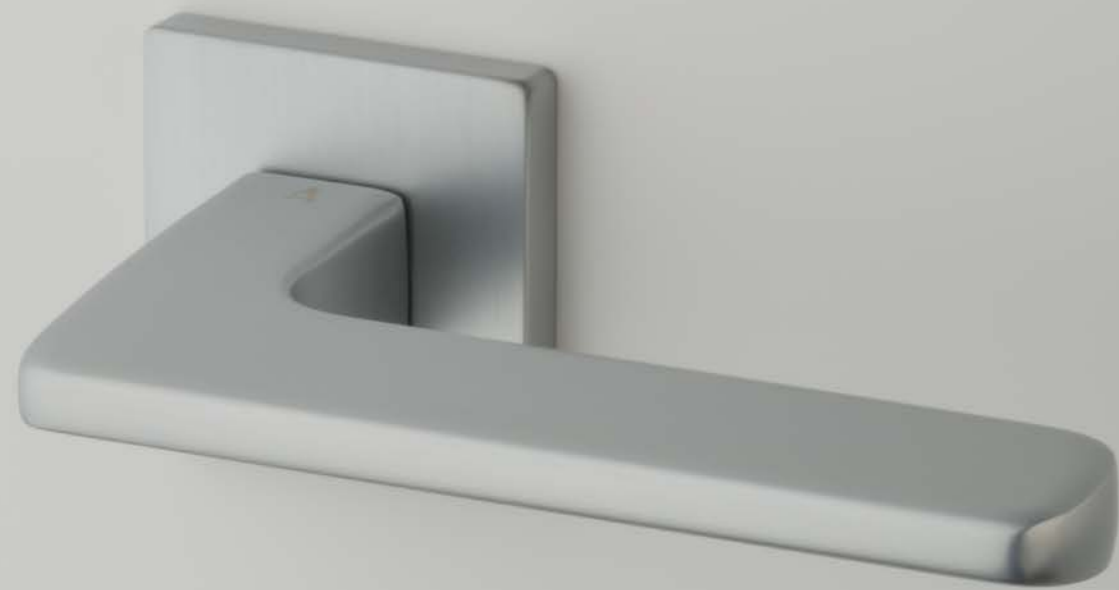

# YUKA Q

rosette Q SLIM 7MM

model

matching rosettes

door handle  
code: AS YUKA Q 7S

key ecutcheon  
code: AS Q 7S OB

euro ecutcheon  
code: AS Q 7S PZ

bathroom turn  
code: AS Q 7S WC