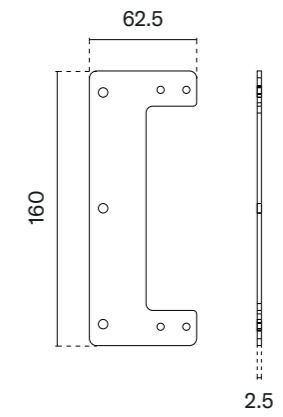

Hinge plate 3D NC80

model

finish

hinge plate
code: EK NC80 3D