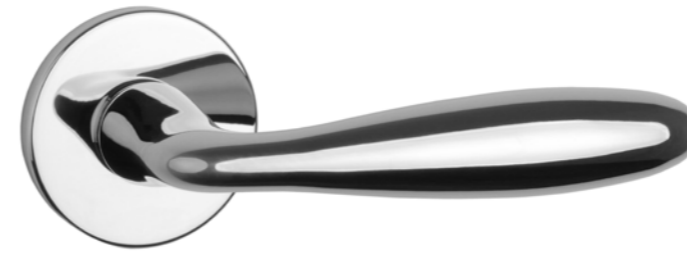

VERBENA

rosette R SLIM 7MM

model

door handle
code: AT VERBENA R 7S

matching rosettes

key ecutcheon
code: AT R 7S OB

euro ecutcheon
code: AT R 7S PZ

bathroom turn
code: AT R 7S WC

finish

CP
polished chrome

MSC
satin chrome

BLACK
matt black

The door handle is available in a window version (page 422)