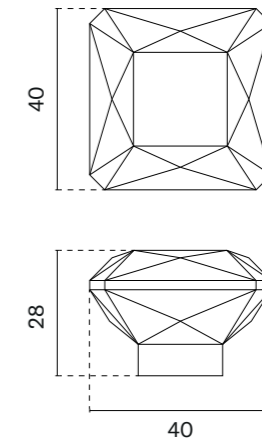

model

finish

furniture pull
code: AS 1065-S

LC / BK
polished chrome / black crystal

The set includes a door knob (page 405)