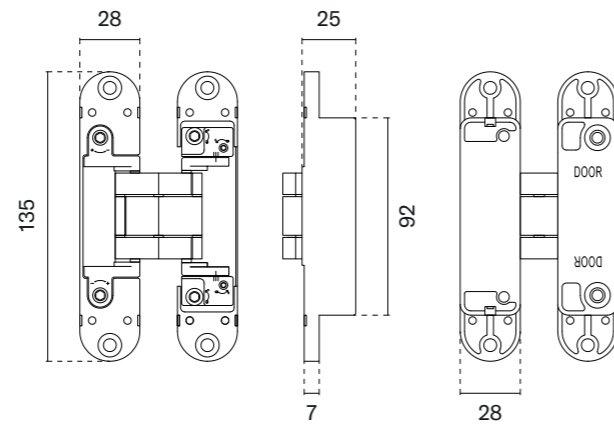

Hinge 3D S-HG 60A

model

finish

hinge
code: AS S-HG 60A 3D

96
satin chrome

153
matt black

Hinge plate 3D S-HG 60

model

finish

hinge plate
code: AS S-HG 60 3D