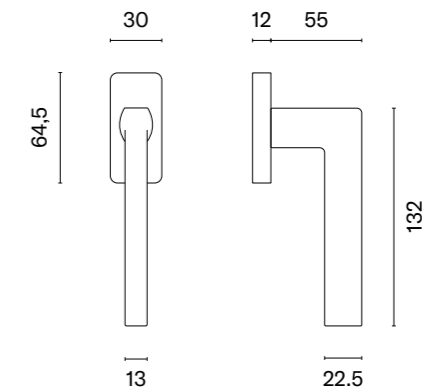

model

finish

window handle
code: ST O EURA Q

CP
polished chrome

PSC
satin chrome

BLACK
matt black

MSN
nickel

MSB
titanium

The window handle is available in a door version (page 341)

* When ordering, please specify the side of the window handle: right (R) or left (L).