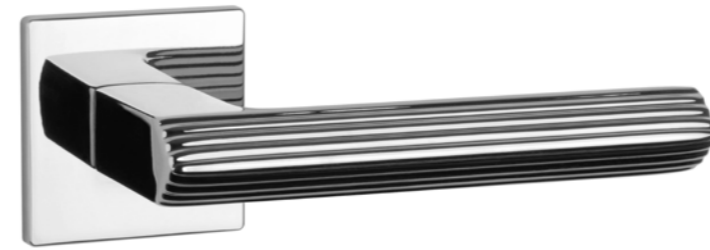

LARICE

rosette Q SUPER SLIM 5MM

APRILE

model

matching rosettes

door handle
code: AS LARICE Q 5S

key ecutcheon
code: AS Q 5S OB

euro ecutcheon
code: AS Q 5S PZ

bathroom turn
code: AS Q 5S WC

finish

LC
polished chrome

LG
polished gold

KG
matt gold

Finalist of the competition Good Design 2019