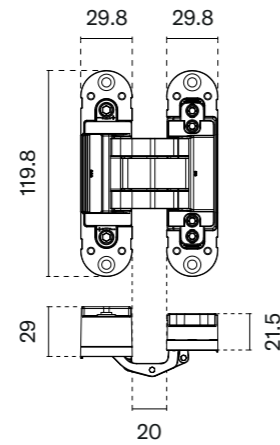

Hinge 3D KN50B

model

finish

hinge
code: EK KN50B 3D

SC
satin chrome

BK
matt black

WH
matt white

LG
polished gold

KG
matt gold

GYM
graphite

SNM
nickel