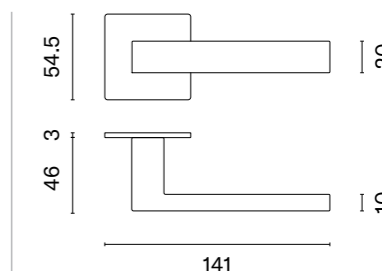

KVADRAT 1760

rosette ULTRA SLIM 3MM

model

matching rosettes

door handle
code: SH KVADRAT 1760 3MM

key ecutcheon
code: SH KVADRAT 3MM
1710 OB

euro ecutcheon
code: SH KVADRAT 3MM
1711 PZ

bathroom turn
code: SH KVADRAT 3MM
1712 WC

finish

16
stainless steel

F5
matt black

WH
matt white

GOLD PVD
polished gold

BS PVD
basalt

PN PVD
copper

MG
satin gold

* One-sided door knob intended for assembly with a door handle.