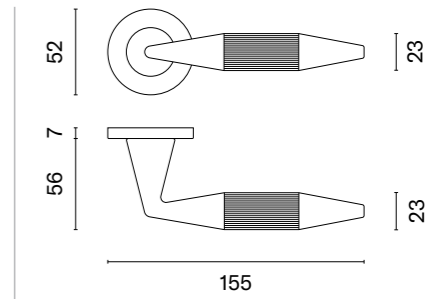

Design
JOANNA LECIEJEWSKA

IDESA

rosette R SLIM 7MM

APRILE

model

matching rosettes

door handle
code: AS IDESA R 7S

key ecutcheon
code: AS R 7S OB

euro ecutcheon
code: AS R 7S PZ

bathroom turn
code: AS R 7S WC

finish

LG
polished gold

KG
matt gold

SNM
nickel

GYM
graphite