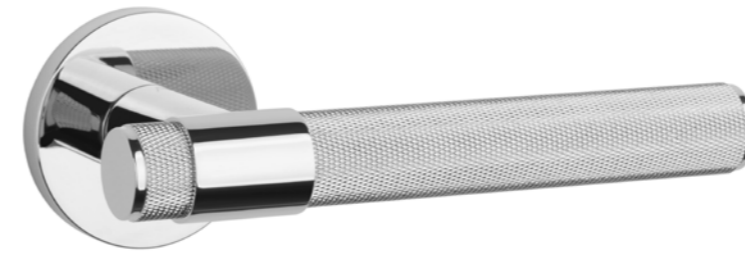

GLORIA

rosette R SLIM 7MM

model

matching rosettes

door handle
code: AS GLORIA R 7S

key ecutcheon
code: AS R 7S OB

euro ecutcheon
code: AS R 7S PZ

bathroom turn
code: AS R 7S WC

finish

LC
polished chrome

LG
polished gold

FB
antique patina