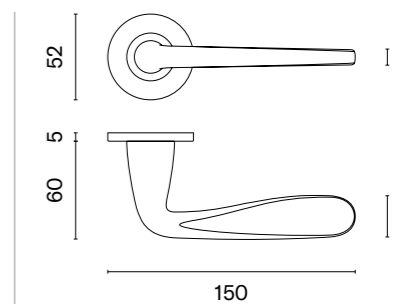

# HIACYNTA

rosette R SUPER SLIM 5MM

APRILE

model

matching rosettes

door handle  
code: AS HIACYNTA R 5S

  
key ecutcheon  
code: AS R 5S OB

  
euro ecutcheon  
code: AS R 5S PZ