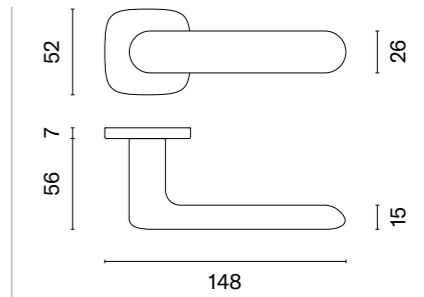

# OLEA

rosette QR SLIM 7MM

APRILE

model

matching rosettes

door handle  
code: AS OLEA QR 7S

key ecutcheon  
code: AS QR 7S OB

euro ecutcheon  
code: AS QR 7S PZ