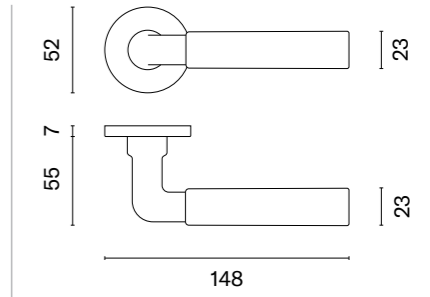

FICARIA

rosette R SLIM 7MM

model

matching rosettes

key ecutcheon
code: AS R 7S OB

euro ecutcheon
code: AS R 7S PZ

bathroom turn
code: AS R 7S WC

finish

LG
polished gold

FB
antique patina

BD
burnt umber