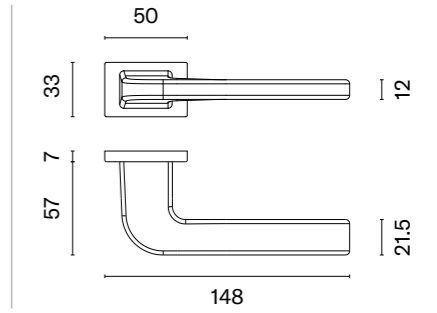

ISMENA RT

rosette RT SLIM 7MM

model

matching rosettes

door handle
code: AS ISMENA RT 7S

key ecutcheon
code: AS RT 7S OB

euro ecutcheon
code: AS QRT 7S PZ

bathroom turn
code: AS RT 7S WC

finish

LC
polished chrome

SC
satin chrome

BK
matt black

LG*
polished gold

KG
matt gold

* Till end of stock.