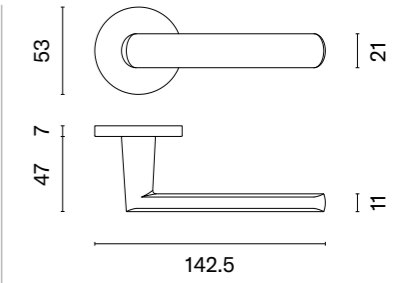

FRAGOLA

rosette R SLIM 7MM

model

door handle
code: AT FRAGOLA R 7S

matching rosettes

key ecutcheon
code: AT R 7S OB

euro ecutcheon
code: AT R 7S PZ

bathroom turn
code: AT R 7S WC

finish

CP
polished chrome

MSC
satin chrome

BLACK
matt black

GOLD PVD
polished gold

GOLD SATIN
matt gold

MSN
nickel

MSB
titanium

The door handle is available in a window version (page 413)