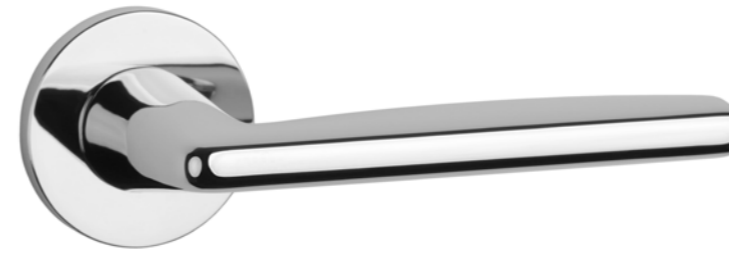

LUNA

rosette R SLIM 7MM

model

door handle
code: AT LUNA R 7S

matching rosettes

key ecutcheon
code: AT R 7S OB

euro ecutcheon
code: AT R 7S PZ

bathroom turn
code: AT R 7S WC

finish

CP
polished chrome

MSC
satin chrome

BLACK
matt black

GOLD PVD
polished gold

The door handle is available in a window version (page 418)