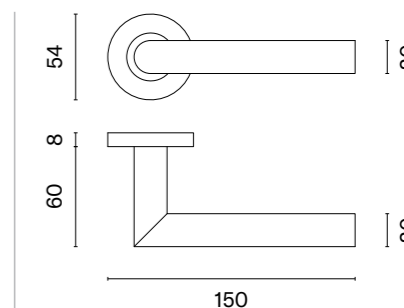

OVAL 1740

rosette PRO 8MM

model

door handle
code: SH OVAL 1740 PRO 8MM

matching rosettes

key ecutcheon
code: SH OVAL PRO
8MM 1710 OB

euro ecutcheon
code: SH OVAL PRO
8MM 1711 PZ

bathroom turn
code: SH OVAL PRO
8MM 1712 WC

finish

16
stainless steel

F5
matt black

WH
matt white

GOLD PVD
polished gold

BS PVD
basalt

PN PVD
copper

MG
matt gold