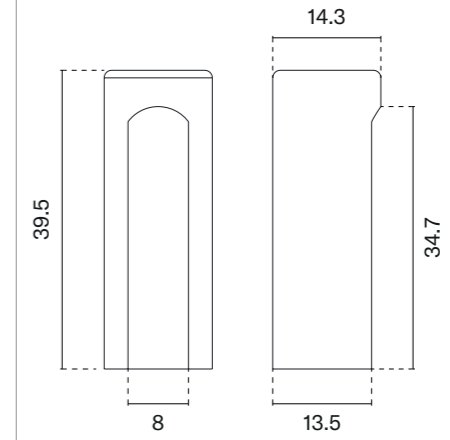

Hinge caps AL DL. 40 FI 13,5

model

finish

hinge caps
code: ET AL DL. 40 FI 13,5

CP
polished chrome

PSC
satin chrome

BLACK
matt black

MSN
nickel

MSB
titanium

GOLD SATIN
matt gold

LIGHT BROWN
light brown