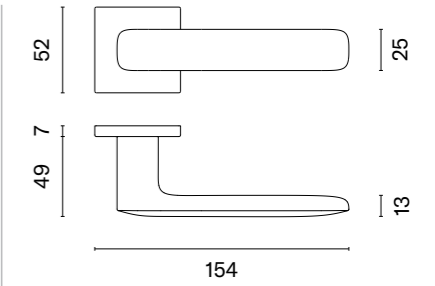

STELLA Q

rosette Q SLIM 7MM

model

matching rosettes

door handle
code: AS STELLA Q 7S

key ecutcheon
code: AS Q 7S OB

euro ecutcheon
code: AS Q 7S PZ

bathroom turn
code: AS Q 7S WC

finish

LC
polished chrome

SC
satin chrome

BK
matt black