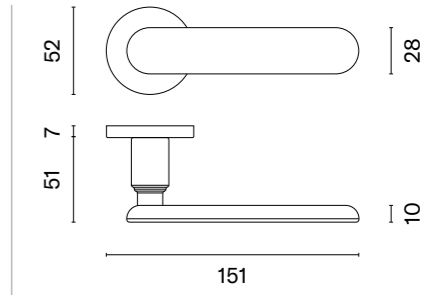

DEGLASIA

rosette R SLIM 7MM

model

matching rosettes

key ecutcheon
code: AS R 7S OB

euro ecutcheon
code: AS R 7S PZ

bathroom turn
code: AS R 7S WC

finish

LG
polished gold

GYM
graphite