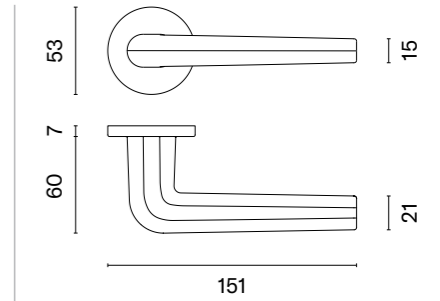

FUNKIA R

rosette R SLIM 7MM

model

matching rosettes

door handle
code: AT FUNKIA R 7S

key ecutcheon
code: AT R 7S OB

euro ecutcheon
code: AT R 7S PZ

bathroom turn
code: AT R 7S WC

finish

CP
polished chrome

MSC
satin chrome

BLACK
matt black

GOLD PVD
polished gold

The door handle is available in a window version (page 414)