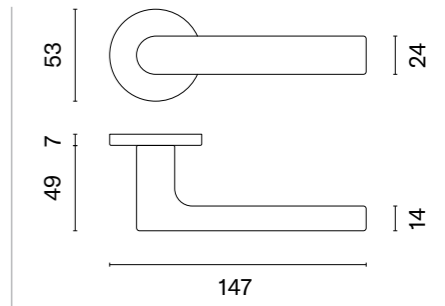

REWA

rosette R SLIM 7MM

STILE

model

matching rosettes

door handle
code: ST REWA R 7S

key ecutcheon
code: ST R 7S OB

euro ecutcheon
code: ST R 7S PZ

bathroom turn
code: ST R 7S WC

finish

PSC
satin chrome

BLACK
matt black

MSN
nickel

MSB
titanium

The door handle is available in a window version (page 439)