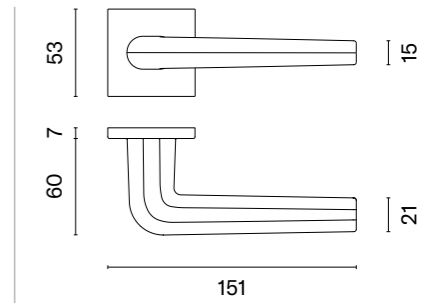

FUNKIA Q

rosette Q SLIM 7MM

model

matching rosettes

door handle
code: AT FUNKIA Q 7S

key ecutcheon
code: AT Q 7S OB

euro ecutcheon
code: AT Q 7S PZ

bathroom turn
code: AT Q 7S WC

finish

CP
polished chrome

MSC
satin chrome

BLACK
matt black

GOLD PVD
polished gold

The door handle is available in a window version (page 426)