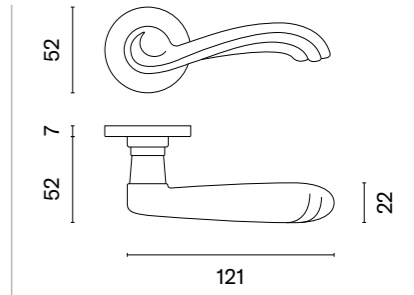

CLIVIA

rosette R SLIM 7MM

model

matching rosettes

door handle
code: AS CLIVIA R 7S

key ecutcheon
code: AS R 7S OB

euro ecutcheon
code: AS R 7S PZ

bathroom turn
code: AS R 7S WC

finish

LG
polished gold