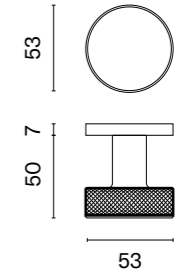

TUJA

rosette R SLIM 7MM

APRILE

model

matching rosettes

door knob
code: AT TUJA R 7S

key ecutcheon
code: AT R 7S OB

euro ecutcheon
code: AT R 7S PZ

bathroom turn
code: AT R 7S WC

finish

CP
polished chrome

BLACK
matt black

GOLD PVD
polished gold

GOLD SATIN
matt gold

MSN
nickel

MSB
titanium

The set includes a door handle (page 119)

* When ordering, please specify the version of the knob: one-side fixed, one-side movable, two-side fixed, two-side fixed-movable, two-side movable.

* When ordering, please specify the version of the knob: one-side fixed, one-side movable, two-side fixed, two-side fixed-movable, two-side movable.