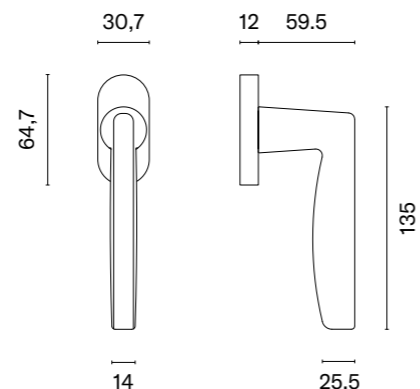

LUNA

APRILE

model

finish

window handle
code: AT O LUNA R

CP
polished chrome

MSC
satin chrome

BLACK
matt black

GOLD PVD
polished gold

The window handle is available in a door version (page 113)

* When ordering, please specify the side of the window handle: right (R) or left (L).