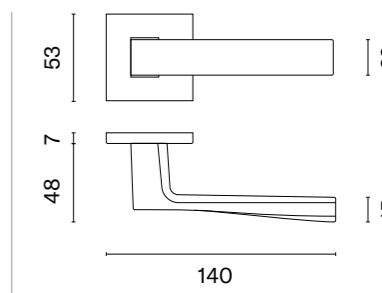

LIMA

rosette Q SLIM 7MM

model

matching rosettes

door handle
code: ST LIMA Q 7S

key ecutcheon
code: ST Q 7S OB

euro ecutcheon
code: ST Q 7S PZ

bathroom turn
code: ST Q 7S WC

finish

PSC
satin chrome

BLACK
matt black

MSN
nickel

MSB
titanium

GOLD SATIN
satin gold

LIGHT BROWN
light brown

The door handle is available in a window version (page 450)