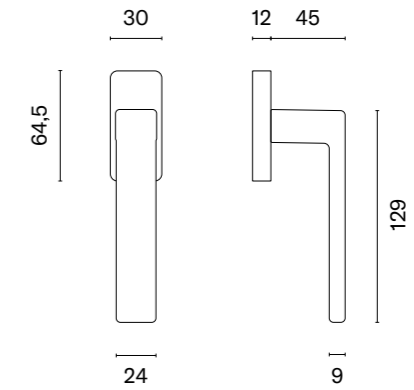

MIIA

STILE

model

finish

window handle
code: ST O MIIA Q

CP
polished chrome

PSC
satin chrome

BLACK
matt black

MSN
nickel

MSB
titanium

GOLD SATIN
satin gold

LIGHT BROWN
light brown

The window handle is available in a door version (page 347)

* When ordering, please specify the side of the window handle: right (R) or left (L).