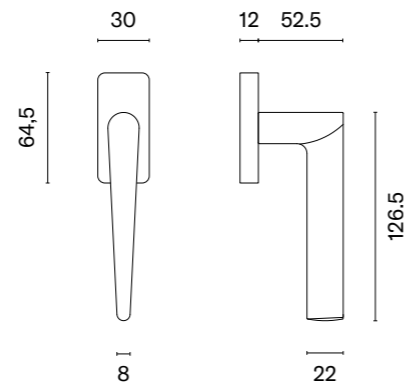

ARNICA Q

APRILE

model finish

window handle
code: AT O ARNICA Q

CP
polished chrome

MSC
satin chrome

BLACK
matt black

The window handle is available in a door version (page 179)

* When ordering, please specify the side of the window handle: right (R) or left (L).