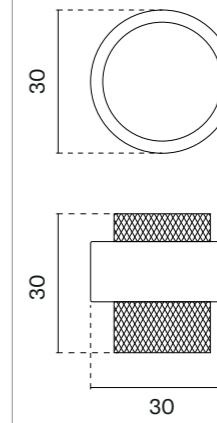

model

finish

door stopper
code: SH 1722

F5
matt black

BS PVD
basalt

PN PVD
copper

MG
matt gold