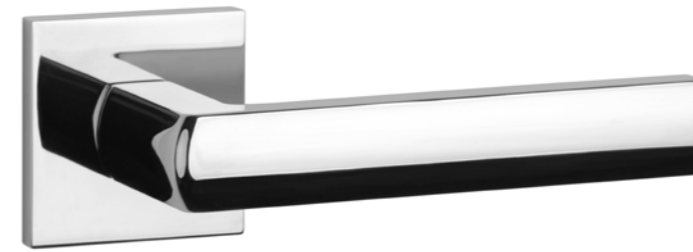

HOSTA

rosette Q SLIM 7MM

model

matching rosettes

door handle
code: AT HOSTA Q 7S

key ecutcheon
code: AT Q 7S OB

euro ecutcheon
code: AT Q 7S PZ

bathroom turn
code: AT Q 7S WC

finish

CP
polished chrome

MSC
satin chrome

BLACK
matt black

WHITE
matt white

GOLD PVD
polished gold

GOLD SATIN
matt gold

MSN
nickel

MSB
titanium

BR
brown

The door handle is available in a window version (page 427)