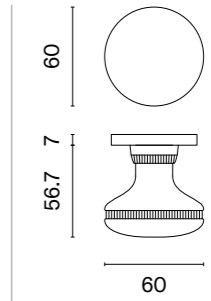

HOLLIA

rosette R SLIM 7MM

model

door knob
code: AS HOLLIA R 7S

matching rosettes

key ecutcheon
code: AS R 7S OB

euro ecutcheon
code: AS R 7S PZ

bathroom turn
code: AS R 7S WC

finish

LG
polished gold

FB
antique patina