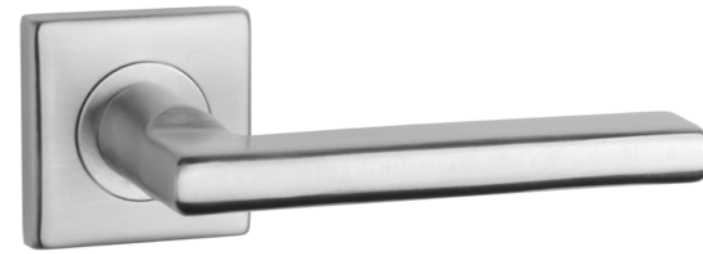

KVADRAT 1702

model

matching rosettes

door handle
code: SM KVADRAT 1702

key ecutcheon
code: SM KVADRAT
1710 OB

euro ecutcheon
code: SM KVADRAT
1711 PZ

bathroom turn
code: SM KVADRAT 1712 WC /
SM KVADRAT 1713 WC W/Z

finish

16
stainless steel