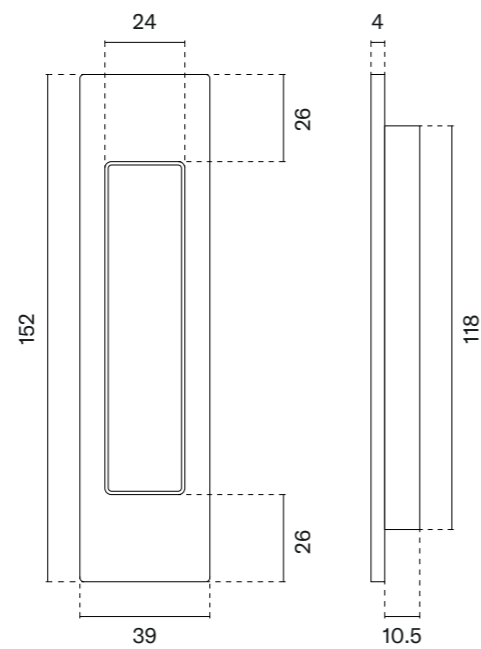

model

finish

sliding door pull
code: AT 7039