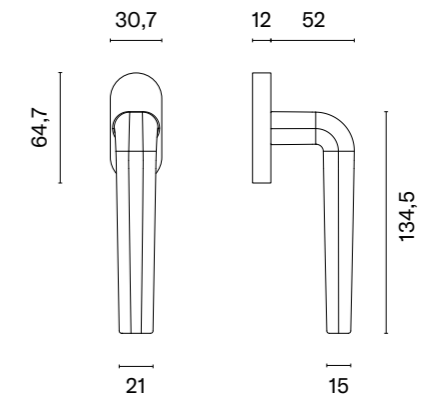

INULA

APRILE

model

finish

window handle
code: AT O INULA R

CP
polished chrome

MSC
satin chrome

BLACK
matt black

GOLD PVD
polished gold

The window handle is available in a door version (page 97)

* When ordering, please specify the side of the window handle: right (R) or left (L).