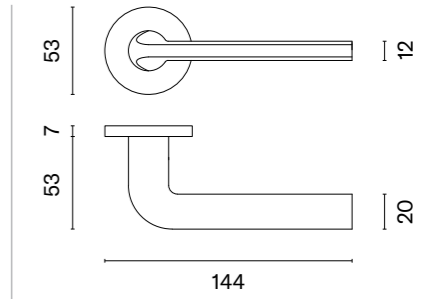

OLEANDRO

rosette R SLIM 7MM

model

matching rosettes

door handle
code: AT OLEANDRO R 7S

key ecutcheon
code: AT R 7S OB

euro ecutcheon
code: AT R 7S PZ

bathroom turn
code: AT R 7S WC

finish

CP
polished chrome

MSC
satin chrome

BLACK
matt black

GOLD PVD
polished gold

GOLD SATIN
matt gold

MSN
nickel

MSB
titanium

The door handle is available in a window version (page 420)