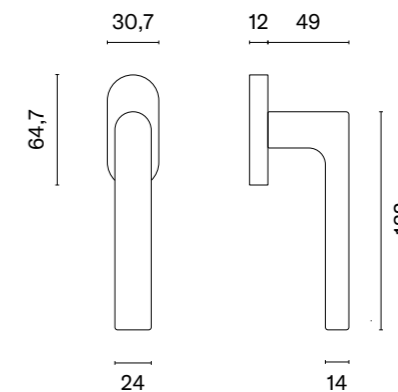

REWA

STILE

model

finish

window handle
code: ST O REWA R

PSC
satin chrome

BLACK
matt black

MSN
nickel

MSB
titanium

The window handle is available in a door version (page 327)

* When ordering, please specify the side of the window handle: right (R) or left (L).