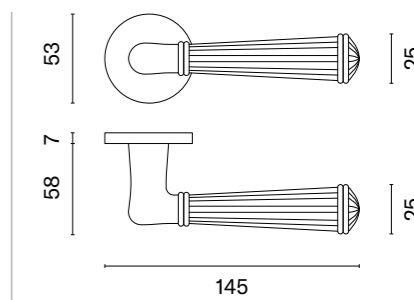

ARIDA

rosette R SLIM 7MM

model

matching rosettes

door handle
code: ST ARIDA R 7S

key ecutcheon
code: ST R 7S OB

euro ecutcheon
code: ST R 7S PZ

bathroom turn
code: ST R 7S WC

finish

PSC
satin chrome

BLACK
matt black

MSN
nickel

MSB
titanium

GOLD SATIN
satin gold

LIGHT BROWN
light brown

The door handle is available in a window version (page 433)