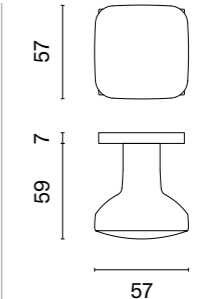

# QUERCA

rosette Q SLIM 7MM

APRILE

model

matching rosettes

door knob  
code: AS QUERCA Q 7S

key ecutcheon  
code: AS Q 7S OB

euro ecutcheon  
code: AS Q 7S PZ