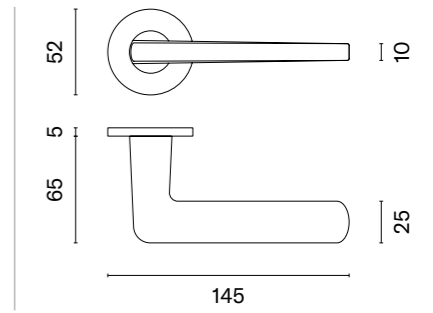

Design
TOMEK RYGALIK

LIRA

rosette R SUPER SLIM 5MM

APRILE

model

matching rosettes

door handle
code: AS LIRA R 5S

key ecutcheon
code: AS R 5S OB

euro ecutcheon
code: AS R 5S PZ

bathroom turn
code: AS R 5S WC

finish

LC
polished chrome

SC
satin chrome

BK
matt black

LG
polished gold

KG
matt gold

PN PVD
copper

Finalist of the competition Good Design 2022