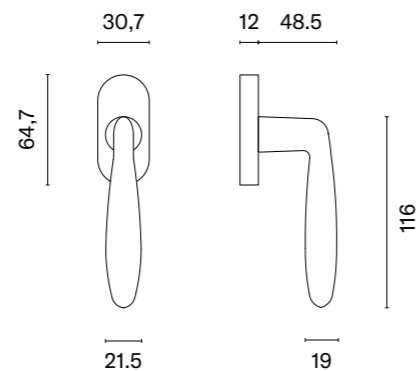

VERBENA

APRILE

model

finish

window handle
code: AT O VERBENA R

CP
polished chrome

MSC
satin chrome

BLACK
matt black

The window handle is available in a door version (page 153)

* When ordering, please specify the side of the window handle: right (R) or left (L).