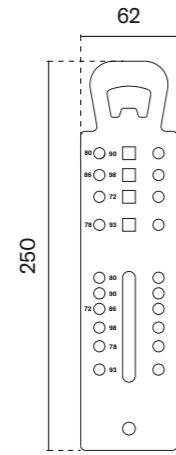

Mounting template

---

model

finish

---

mounting template
code: SH 1720

16
stainless steel