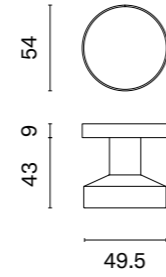

OVAL 1705

model

matching rosettes

door knob
code: SM OVAL 1705

key ecutcheon
code: SM OVAL 1710 OB

euro ecutcheon
code: SM OVAL 1711 PZ

bathroom turn
code: SM OVAL 1712 WC /
OVAL 1713 WC W/Z

finish

16
stainless steel

F5
matt black

* One-sided door knob intended for assembly with a door handle.