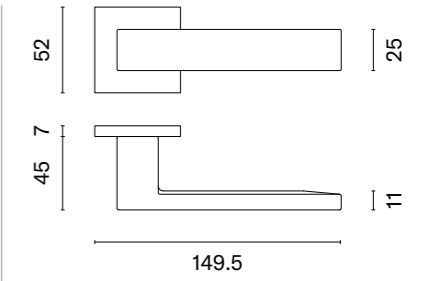

# PINA Q

rosette Q SLIM 7MM

model

matching rosettes

door handle  
code: AS PINA Q 7S

key ecutcheon  
code: AS Q 7S OB

euro ecutcheon  
code: AS Q 7S PZ

bathroom turn  
code: AS Q 7S WC