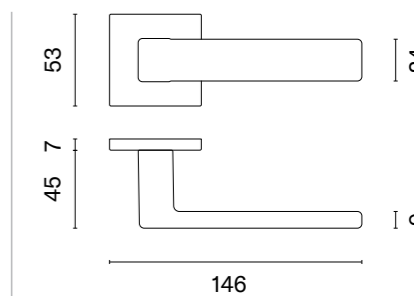

MIIA

rosette Q SLIM 7MM

model

matching rosettes

door handle
code: ST MIIA Q 7S

key ecutcheon
code: ST Q 7S OB

euro ecutcheon
code: ST Q 7S PZ

bathroom turn
code: ST Q 7S WC

finish

CP
polished chrome

PSC
satin chrome

BLACK
matt black

MSN
nickel

MSB
titanium

GOLD SATIN
satin gold

LIGHT BROWN
light brown

The door handle is available in a window version (page 451)