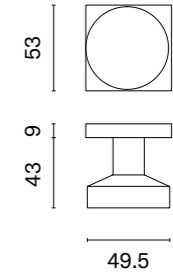

KVADRAT 1705

model

matching rosettes

door knob
code: SM KVADRAT 1705

key ecutcheon
code: SM KVADRAT 1710 OB

euro ecutcheon
code: SM KVADRAT 1711 PZ

bathroom turn
code: SM KVADRAT 1712 WC /
SM KVADRAT 1713 WC W/Z

finish

16
stainless steel

F5
matt black

* One-sided door knob intended for assembly with a door handle.