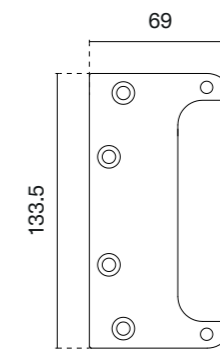

Hinge plate 3D S-HG 60

model

finish

hinge plate
code: AS S-HG 60 3D