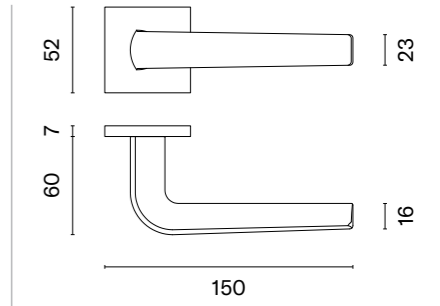

# MELA

rosette Q SLIM 7MM

model

matching rosettes

door handle  
code: AS MELA Q 7S

key ecutcheon  
code: AS Q 7S OB

euro ecutcheon  
code: AS Q 7S PZ

bathroom turn  
code: AS Q 7S WC