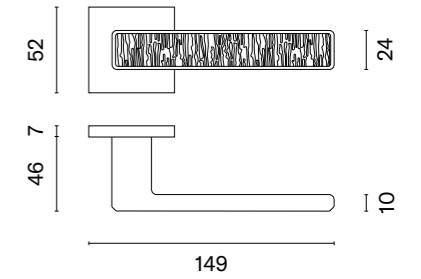

# AMARYLIA

rosette Q SLIM 7MM