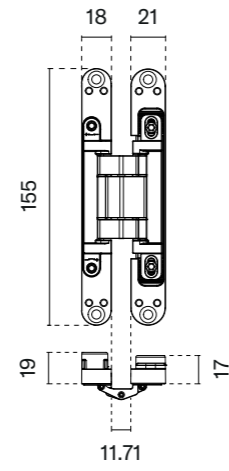

Hinge 3D MS60A

model

finish

hinge
code: EK MS60A 3D

SC
satin chrome

BK
matt black

WH
matt white

LG
polished gold

KG
matt gold

GYM
graphite

SNM
nickel