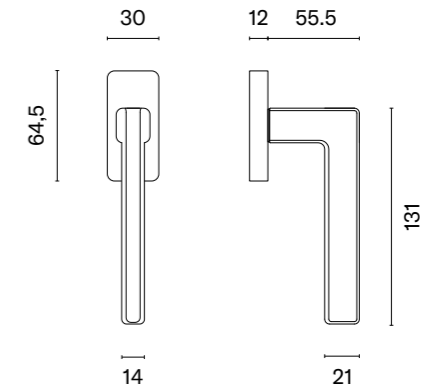

ARTA

STILE

model

finish

window handle
code: ST O ARTA Q

CP
polished chrome

PSC
satin chrome

BLACK
matt black

MSN
nickel

MSB
titanium

GOLD SATIN
satin gold

LIGHT BROWN
light brown

The window handle is available in a door version (page 337)

* When ordering, please specify the side of the window handle: right (R) or left (L).