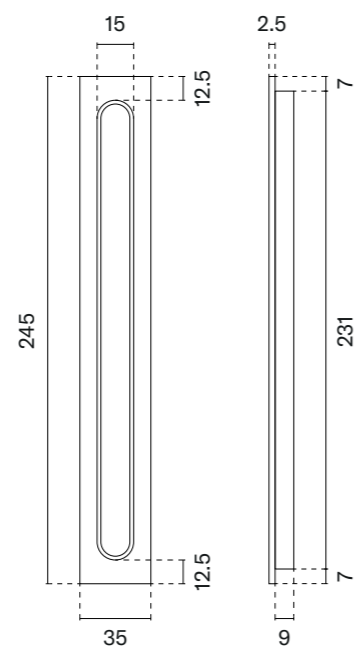

model

finish

sliding door pull
code: AS HD 239

BK
matt black / leather

KG
matt gold / leather