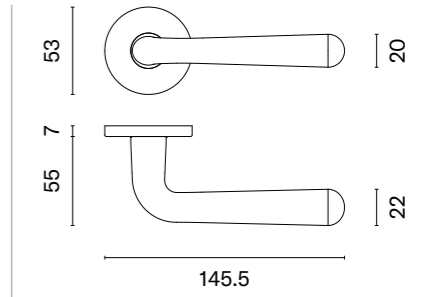

IRGA

rosette R SLIM 7MM

model

matching rosettes

door handle
code: AT IRGA R 7S

key ecutcheon
code: AT R 7S OB

euro ecutcheon
code: AT R 7S PZ

bathroom turn
code: AT R 7S WC

finish

CP
polished chrome

MSC
satin chrome

BLACK
matt black

WHITE
matt white

GOLD PVD
polished gold

GOLD SATIN
matt gold

The door handle is available in a window version (page 416)