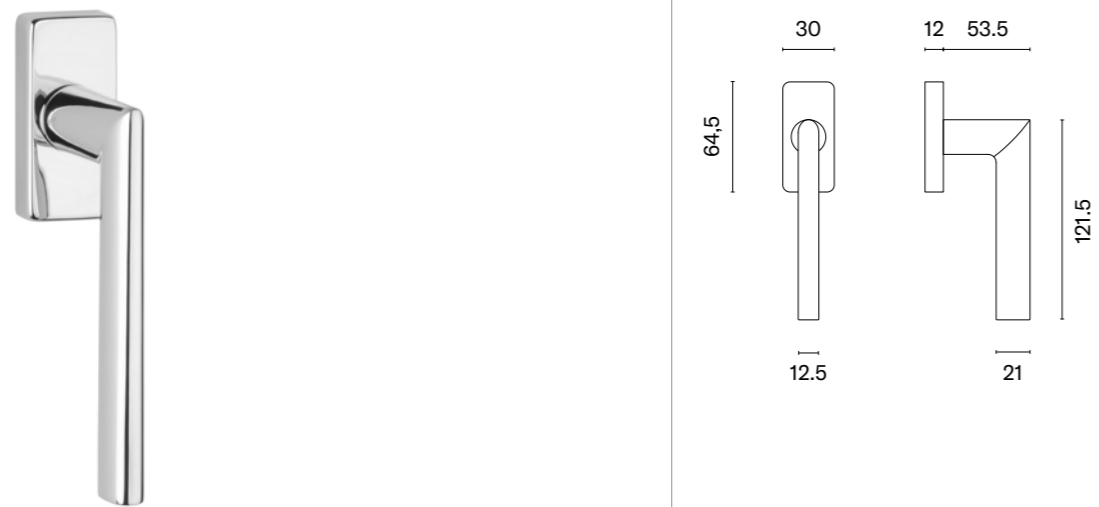

PRIMULA

APRILE

model finish

window handle
code: AT O PRIMULA Q

CP
polished chrome

MSC
satin chrome

BLACK
matt black

GOLD PVD
polish dold

GOLD SATIN
matt gold

MSN
nickel

MSB
titanium

The window handle is available in a door version (page 219)

* When ordering, please specify the side of the window handle: right (R) or left (L).