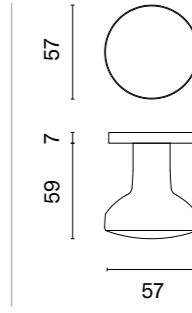

ORTICA

rosette R SLIM 7MM

APRILE

model

matching rosettes

door knob
code: AS ORTICA R 7S

key ecutcheon
code: AS R 7S OB

euro ecutcheon
code: AS R 7S PZ

bathroom turn
code: AS R 7S WC

finish

LC
polished chrome

SC
satin chrome

BK
matt black

WH
matt white

LG
polished gold

KG
matt gold

PN
copper

SNM
nickel

GYM
graphite

The set includes a door handle (page 103) The set includes a furniture pull (pages 470,471)

* When ordering, please specify the version of the knob: one-side fixed, one-side movable, two-side fixed, two-side fixed-movable, two-side movable.