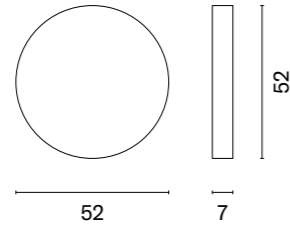

R 7S
code: R SLIM 7MM