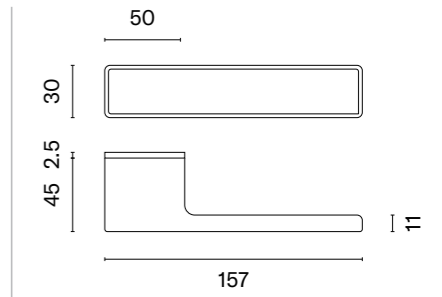

EHIME

rosette RTH LOCK

STILE

model and finish

door handle with lock
code: ST EHIME RTH LOCK

door handle without lock
code: ST EHIME RTH

PSC
satin chrome

door handle with lock
code: ST EHIME RTH LOCK

door handle without lock
code: ST EHIME RTH

BLACK
matt black

door handle with lock
code: ST EHIME RTH LOCK

door handle without lock
code: ST EHIME RTH

WHITE
white

door handle with lock
code: ST EHIME RTH LOCK

door handle without lock
code: ST EHIME RTH

MSN
nickel

door handle with lock
code: ST EHIME RTH LOCK

door handle without lock
code: ST EHIME RTH

MSB
titanium

door handle with lock
code: ST EHIME RTH LOCK

door handle without lock
code: ST EHIME RTH

GOLD SATIN
satin gold

door handle with lock
code: ST EHIME RTH LOCK

door handle without lock
code: ST EHIME RTH

LIGHT BROWN
light brown