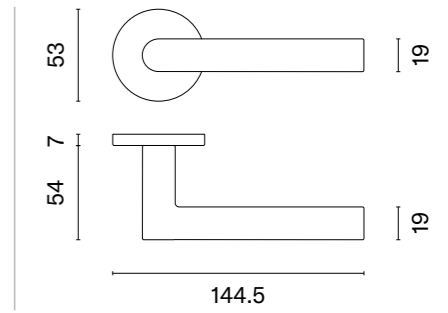

YUZA

rosette R SLIM 7MM

STILE

model

matching rosettes

door handle
code: ST YUZA R 7S

key ecutcheon
code: ST R 7S OB

euro ecutcheon
code: ST R 7S PZ

bathroom turn
code: ST R 7S WC

finish

CP
polished chrome

PSC
satin chrome

BLACK
matt black

MSN
nickel

MSB
titanium

The door handle is available in a window version (page 443)