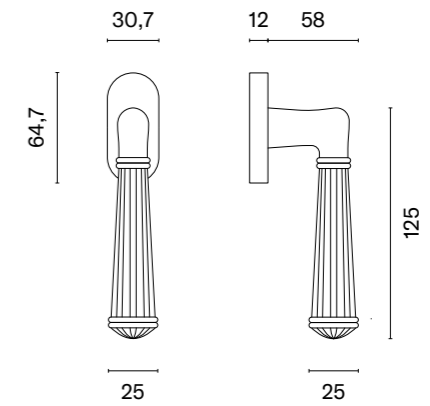

model

finish

window handle
code: ST O ARIDA R

PSC
satin chrome

BLACK
matt black

MSN
nickel

MSB
titanium

GOLD SATIN
satin gold

LIGHT BROWN
light brown

The window handle is available in a door version (page 315)

* When ordering, please specify the side of the window handle: right (R) or left (L).