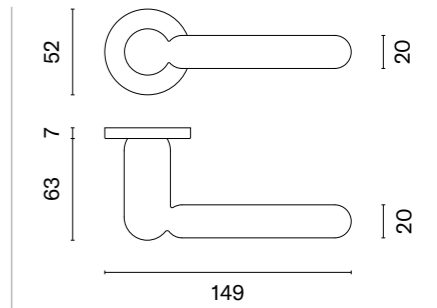

Design
KABO&PYDO

RUBIA

rosette R SLIM 7MM

APRILE

model

door handle
code: AS RUBIA R 7S

matching rosettes

key ecutcheon
code: AS R 7S OB

euro ecutcheon
code: AS R 7S PZ

bathroom turn
code: AS R 7S WC

finish

KG
matt gold

GYM
graphite

SNM
nickel