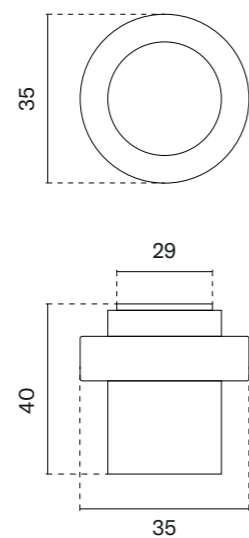

model finish

door stopper
code: AS DS27

LC
polished chrome

SC
satin chrome

BK
matt black

LG
polished gold

LG PVD
polished gold

KG
matt gold

PN
copper