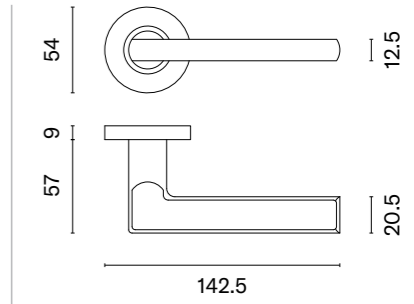

OVAL 1702

model

matching rosettes

door handle
code: SM OVAL 1702

key ecutcheon
code: SM OVAL 1710 OB

euro ecutcheon
code: SM OVAL 1711 PZ

bathroom turn
code: SM OVAL 1712 WC /
SM OVAL 1713 WC W/Z

finish

16
stainless steel