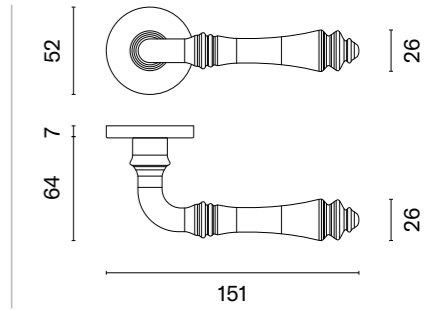

# CAMELIA

rosette R SLIM 7MM

model

matching rosettes

door handle  
code: AS CAMELIA R 7S

key ecutcheon  
code: AS R 7S OB

euro ecutcheon  
code: AS R 7S PZ

bathroom turn  
code: AS R 7S WC