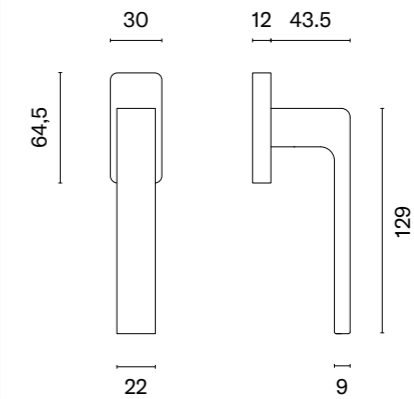

model

finish

window handle
code: AT O SULLA Q

The window handle is available in a door version (page 235)

* When ordering, please specify the side of the window handle: right (R) or left (L).