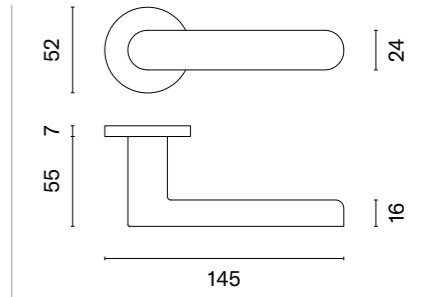

ALORA

rosette R SLIM 7MM

model

matching rosettes

door handle
code: AS ALORA R 7S

key ecutcheon
code: AS R 7S OB

euro ecutcheon
code: AS R 7S PZ

bathroom turn
code: AS R 7S WC

finish

LC
polished chrome

SC
satin chrome

BK
matt black

WH
matt white

LG
polished gold

KG
matt gold

SNM
nickel

GYM
graphite