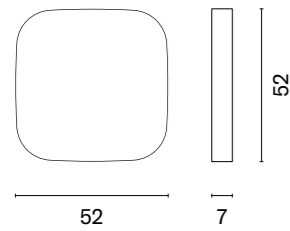

QR 7S
code: QR SLIM 7MM