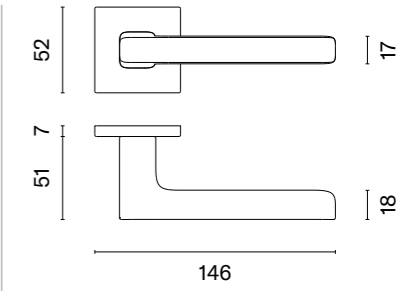

PEA Q

rosette Q SLIM 7MM

APRILE

model

matching rosettes

door handle
code: AS PEA Q 7S

key ecutcheon
code: AS Q 7S OB

euro ecutcheon
code: AS Q 7S PZ

bathroom turn
code: AS Q 7S WC

finish

LC
polished chrome

SC
satin chrome

BK
matt black

Finalist of the competition Good Design 2019