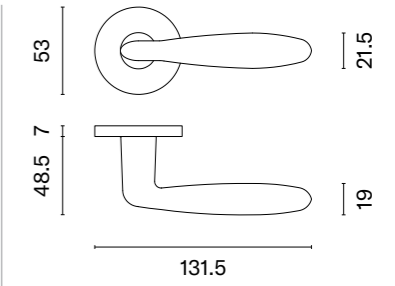

VERBENA

rosette R SLIM 7MM

model

door handle
code: AT VERBENA R 7S

matching rosettes

key ecutcheon
code: AT R 7S OB

euro ecutcheon
code: AT R 7S PZ

bathroom turn
code: AT R 7S WC

finish

CP
polished chrome

MSC
satin chrome

BLACK
matt black

The door handle is available in a window version (page 422)