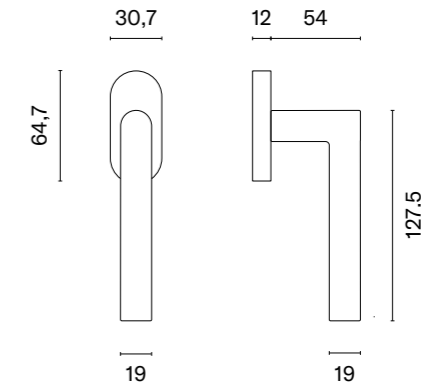

YUZA

STILE

model

finish

window handle
code: ST O YUZA R

CP
polished chrome

PSC
satin chrome

BLACK
matt black

MSN
nickel

MSB
titanium

The window handle is available in a door version (page 333)

* When ordering, please specify the side of the window handle: right (R) or left (L).