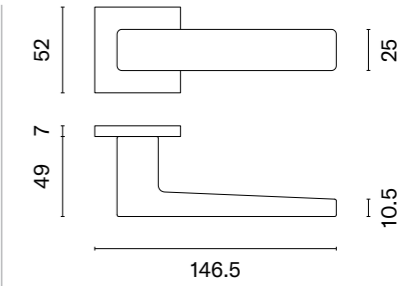

ERICA Q

rosette Q SLIM 7MM

model

matching rosettes

door handle
code: AS ERICA Q 7S

key ecutcheon
code: AS Q 7S OB

euro ecutcheon
code: AS Q 7S PZ

bathroom turn
code: AS Q 7S WC

finish

LC
polished chrome

SC
satin chrome

BK
matt black