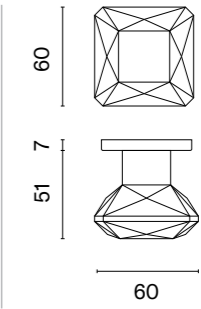

QUINCE

rosette Q SLIM 7MM

model

matching rosettes

door knob
code: AS QUINCE Q 7S

key ecutcheon
code: AS Q 7S OB

euro ecutcheon
code: AS Q 7S PZ

bathroom turn
code: AS Q 7S WC

finish

LC / BK
polished chrome / black crystal

The set includes a furniture pull (pages 472, 473)

* When ordering, please specify the version of the knob: one-side fixed, one-side movable, two-side fixed, two-side fixed-movable, two-side movable.