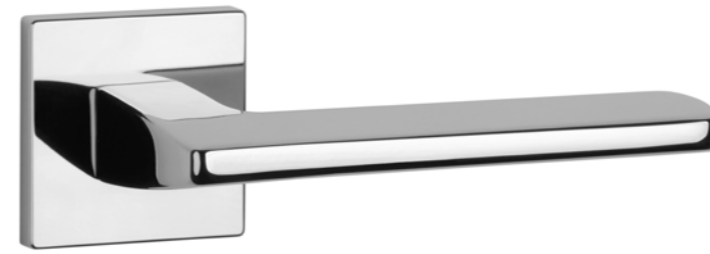

YUKA Q

rosette Q SLIM 7MM

model

matching rosettes

door handle
code: AS YUKA Q 7S

key ecutcheon
code: AS Q 7S OB

euro ecutcheon
code: AS Q 7S PZ

bathroom turn
code: AS Q 7S WC

finish

LC
polished chrome

SC
satin chrome

BK
matt black

WH
matt white