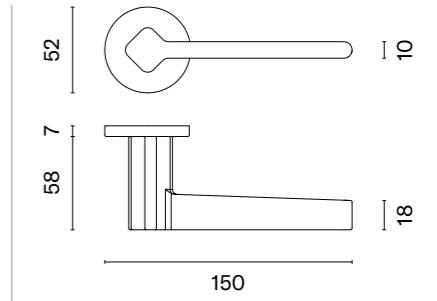

# NINFEA R

rosette R SLIM 7MM

APRILE

model

matching rosettes

door handle  
code: AS NINFEA R 7S

key ecutcheon  
code: AS R 7S OB

euro ecutcheon  
code: AS R 7S PZ