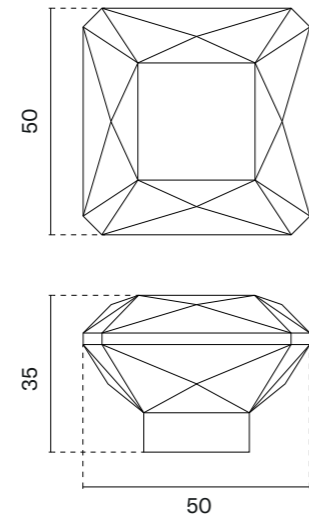

finish

furniture pull  
code: AS 1061

BK  
matt black

The set includes a door handle (page 103)

The set includes a door knob (page 396)

model

finish

furniture pull  
code: AS 1065-M