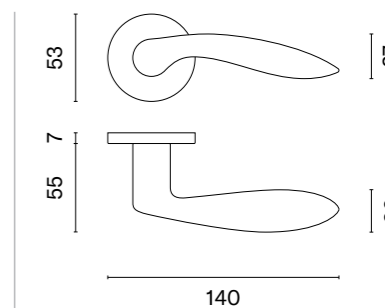

PULIA

rosette R SLIM 7MM

model

matching rosettes

door handle
code: ST PULIA R 7S

key ecutcheon
code: ST R 7S OB

euro ecutcheon
code: ST R 7S PZ

bathroom turn
code: ST R 7S WC

finish

PSC
satin chrome

BLACK
matt black

MSN
nickel

MSB
titanium

GOLD SATIN
satin gold

LIGHT BROWN
light brown

The door handle is available in a window version (page 438)