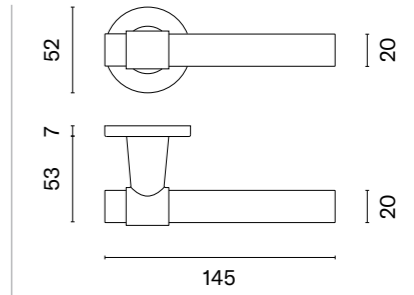

# BELLISA

rosette R SLIM 7MM