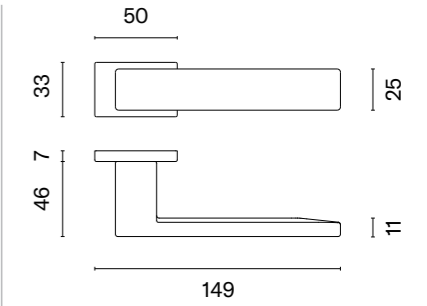

PINA RT

rosette RT SLIM 7MM

model

matching rosettes

door handle
code: AS PINA RT 7S

key ecutcheon
code: AS RT 7S OB

euro ecutcheon
code: AS QRT 7S PZ

bathroom turn
code: AS RT 7S WC

finish

LC
polished chrome

SC
satin chrome

BK
matt black

LG
polished gold

KG
matt gold