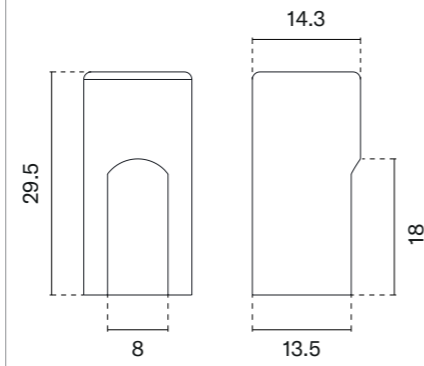

Hinge caps AL DL. 30 FI 13,5

model

finish

hinge caps
code: ET AL DL. 30 FI 13,5

CP
polished chrome

PSC
satin chrome

BLACK
matt black

MSN
nickel

MSB
titanium

GOLD SATIN
matt gold

LIGHT BROWN
light brown