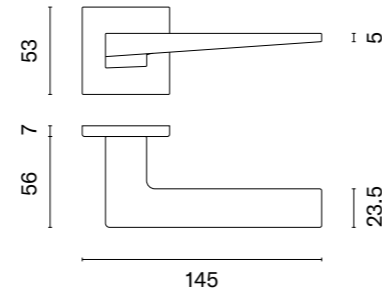

# EDA

rosette Q SLIM 7MM

STILE

model

matching rosettes

key ecutcheon  
code: ST Q 7S OB

euro ecutcheon  
code: ST Q 7S PZ

bathroom turn  
code: ST Q 7S WC