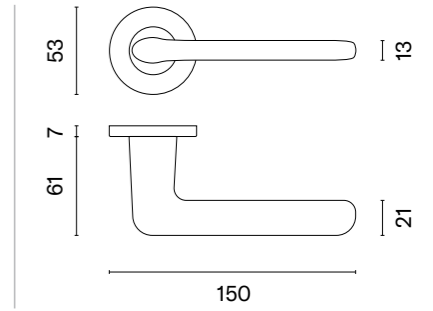

UTA

rosette R SLIM 7MM

STILE

model

matching rosettes

door handle
code: ST UTA R 7S

key ecutcheon
code: ST R 7S OB

euro ecutcheon
code: ST R 7S PZ

bathroom turn
code: ST R 7S WC

finish

PSC
satin chrome

BLACK
matt black

MSN
nickel

MSB
titanium

GOLD SATIN
satin gold

LIGHT BROWN
light brown

The door handle is available in a window version (page 442)