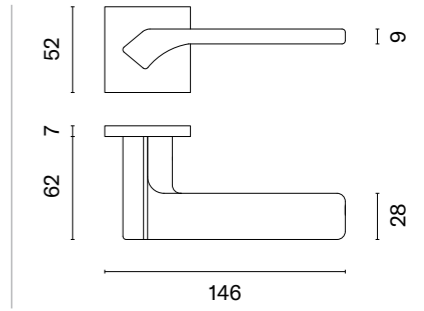

BERGENIA

rosette Q SLIM 7MM

APRILE

model

matching rosettes

door handle
code: AS BERGENIA Q 7S

key ecutcheon
code: AS Q 7S OB

euro ecutcheon
code: AS Q 7S PZ

bathroom turn
code: AS Q 7S WC

finish

LC
polished chrome

SC
satin chrome

BK
matt black

LG PVD
polished gold

KG
matt gold

GYM
graphite

Finalist of the competition Good Design 2019