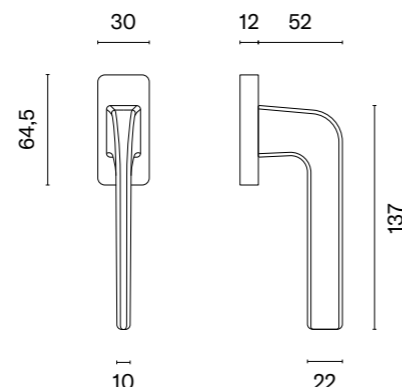

NAKA

STILE

model

finish

window handle
code: ST O NAKA Q

CP
polished chrome

PSC
satin chrome

BLACK
matt black

MSN
nickel

MSB
titanium

GOLD SATIN
satin gold

LIGHT BROWN
light brown

The window handle is available in a door version (page 349)

* When ordering, please specify the side of the window handle: right (R) or left (L).