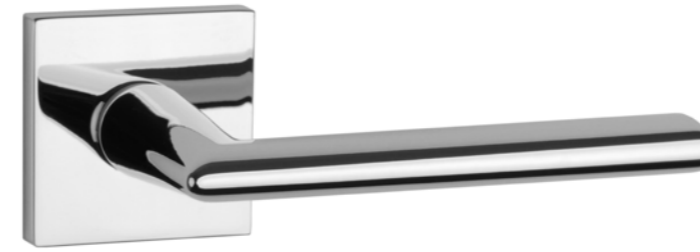

PRIMULA

rosette Q SLIM 7MM

model

matching rosettes

door handle
code: AT PRIMULA Q 7S

key ecutcheon
code: AT Q 7S OB

euro ecutcheon
code: AT Q 7S PZ

bathroom turn
code: AT Q 7S WC

finish

CP
polished chrome

MSC
satin chrome

BLACK
matt black

GOLD PVD
polished gold

GOLD SATIN
matt gold

MSN
nickel

MSB
titanium

The door handle is available in a window version (page 428)