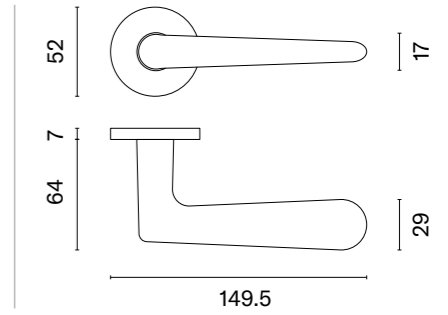

Design
MARIA JEGLIŃSKA-ADAMCZEWSKA

LAVANDA

rosette R SLIM 7MM

APRILE

model

matching rosettes

door handle
code: AS LAVANDA R 7S

key ecutcheon
code: AS R 7S OB

euro ecutcheon
code: AS R 7S PZ

bathroom turn
code: AS R 7S WC

finish

KG
matt gold

SNM
nickel

GYM
graphite