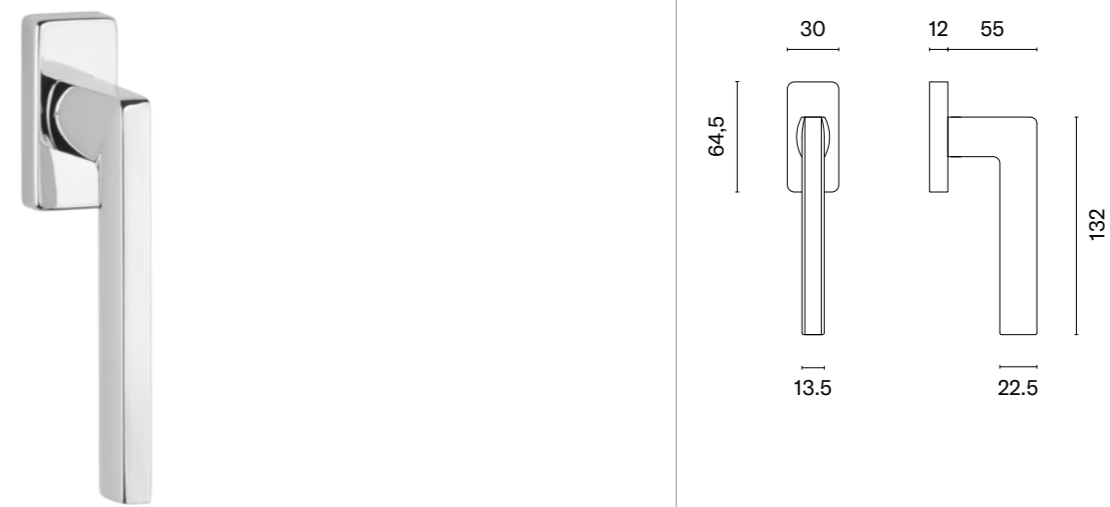

PYROLA

APRILE

model finish

window handle
code: AT O PYROLA Q

CP
polished chrome

MSC
satin chrome

BLACK
matt black

WHITE
matt white

GOLD PVD
polished gold

GOLD SATIN
matt gold

MSN
nickel

MSB
titanium

BR
brown

The window handle is available in a door version (page 221)

* When ordering, please specify the side of the window handle: right (R) or left (L).