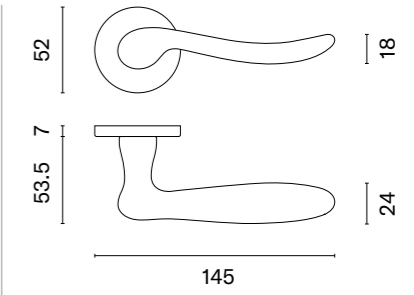

# NERINA

rosette R SLIM 7MM

model

matching rosettes

key ecutcheon  
code: AS R 7S OB

euro ecutcheon  
code: AS R 7S PZ

bathroom turn  
code: AS R 7S WC

finish