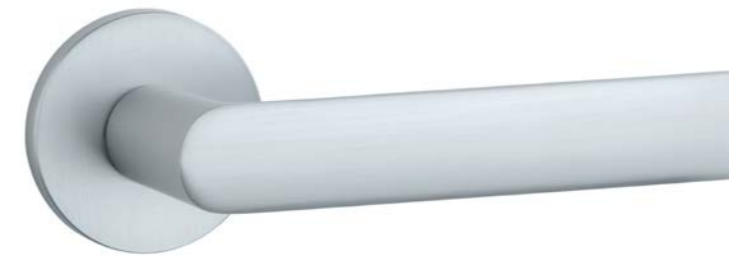

REWA

rosette R SLIM 7MM

STILE

model

matching rosettes

door handle
code: ST REWA R 7S

key ecutcheon
code: ST R 7S OB

euro ecutcheon
code: ST R 7S PZ

bathroom turn
code: ST R 7S WC

finish

PSC
satin chrome

BLACK
matt black

MSN
nickel

MSB
titanium

The door handle is available in a window version (page 439)