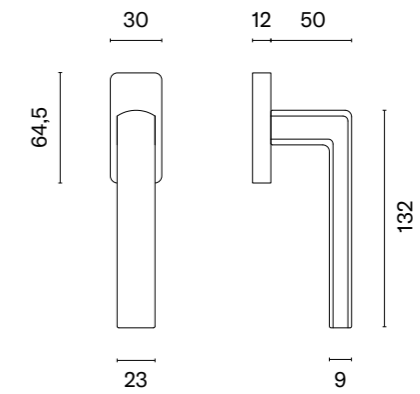

# HOSTA

APRILE

model

finish

window handle  
code: AT O HOSTA Q

CP  
polished chrome

MSC  
satin chrome

BLACK  
matt black