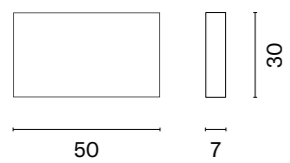

RTH 7S
code: RTH SLIM 7MM