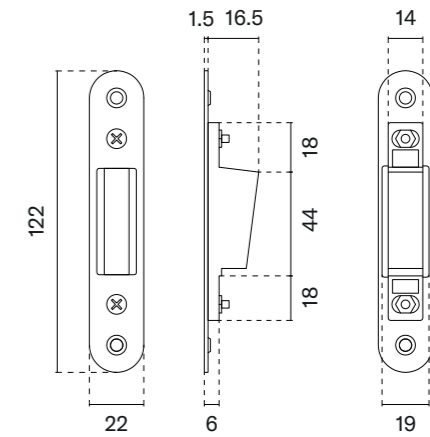

model

finish

strike plate
code: 3W ZAM 2870

03
polished chrome

36
nickel

153
matt black

LG PVD
polished gold

WH
matt white