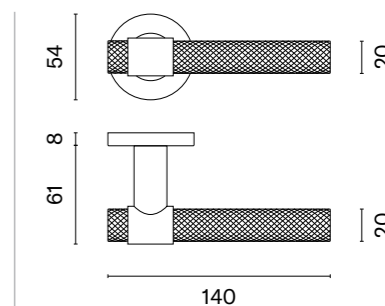

OVAL 1743

rosette PRO 8MM

model

matching rosettes

door handle
code: SH OVAL 1743 PRO 8MM

key ecutcheon
code: SH OVAL PRO
8MM 1710 OB

euro ecutcheon
code: SH OVAL PRO
8MM 1711 PZ

bathroom turn
code: SH OVAL PRO
8MM 1712 WC

finish

F5
matt black

BS PVD
basalt

PN PVD
copper

MG
matt gold