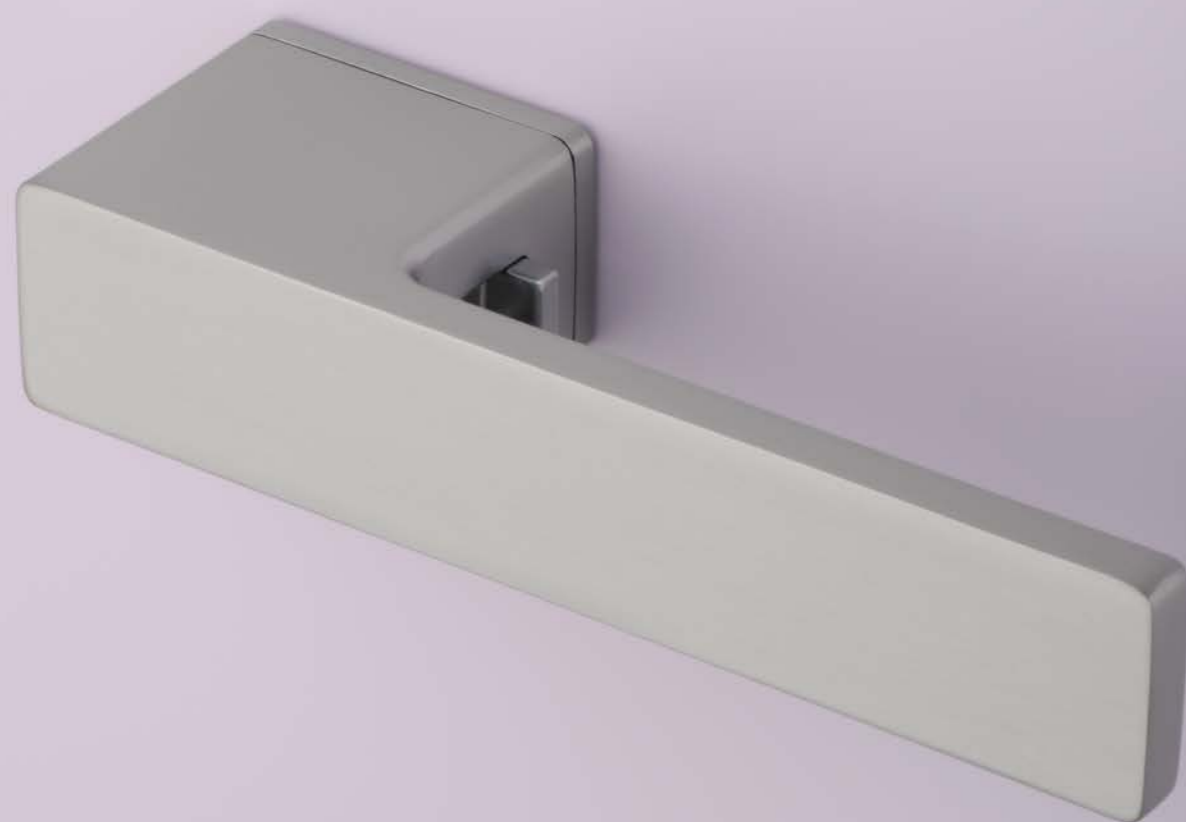

MANILA

rosette RTH LOCK

model and finish

door handle with lock
code: ST MANILA RTH LOCK

door handle without lock
code: ST MANILA RTH

PSC
satin chrome

door handle with lock
code: ST MANILA RTH LOCK

door handle without lock
code: ST MANILA RTH

BLACK
matt black

door handle with lock
code: ST MANILA RTH LOCK

door handle without lock
code: ST MANILA RTH

WHITE
white

door handle with lock
code: ST MANILA RTH LOCK

door handle without lock
code: ST MANILA RTH

MSN
nickel

door handle with lock
code: ST MANILA RTH LOCK

door handle without lock
code: ST MANILA RTH

MSB
titanium

door handle with lock
code: ST MANILA RTH LOCK

door handle without lock
code: ST MANILA RTH

GOLD SATIN
satin gold

door handle with lock
code: ST MANILA RTH LOCK

door handle without lock
code: ST MANILA RTH

LIGHT BROWN
light brown