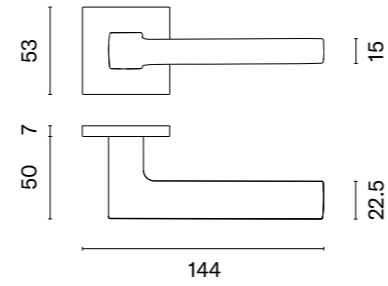

OGA

rosette Q SLIM 7MM

STILE

model

matching rosettes

key ecutcheon
code: ST Q 7S OB

euro ecutcheon
code: ST Q 7S PZ

bathroom turn
code: ST Q 7S WC

door handle
code: ST OGA Q 7S

finish

PSC
satin chrome

BLACK
matt black

MSN
nickel

MSB
titanium

The door handle is available in a window version (page 453)