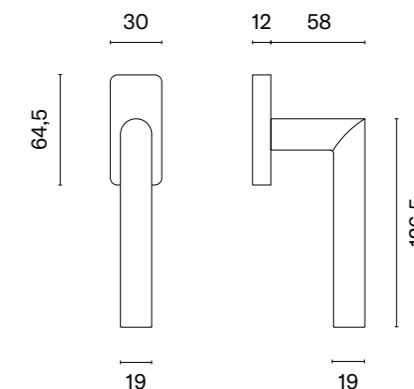

ARABIS Q

APRILE

model

finish

window handle
code: AT O ARABIS Q

CP
polished chrome

MSC
satin chrome

BLACK
matt black

WHITE
matt white

GOLD PVD
polished gold

GOLD SATIN
matt gold

The window handle is available in a door version (page 177)

* When ordering, please specify the side of the window handle: right (R) or left (L).