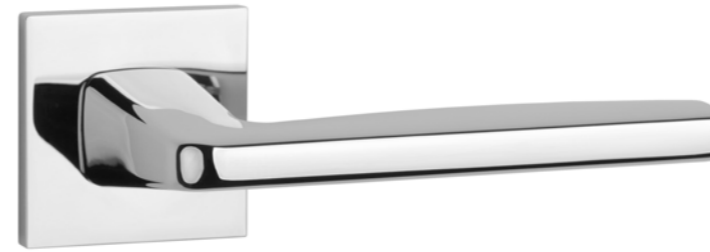

ERBA

rosette Q SLIM 7MM

model

matching rosettes

door handle
code: AT ERBA Q 7S

key ecutcheon
code: AT Q 7S OB

euro ecutcheon
code: AT Q 7S PZ

bathroom turn
code: AT Q 7S WC

finish

CP
polished chrome

MSC
satin chrome

BLACK
matt black

GOLD PVD
polished gold

GOLD SATIN
matt gold

MSN
nickel

MSB
titanium

The door handle is available in a window version (page 425)