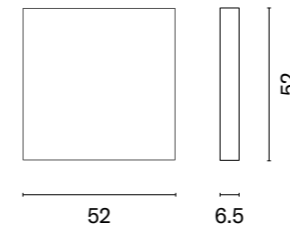

## STILE

**R 7S**  
code: R SLIM 7MM

**Q 7S**  
code: Q SLIM 7MM

**RTHL**  
code: RTH LOCK