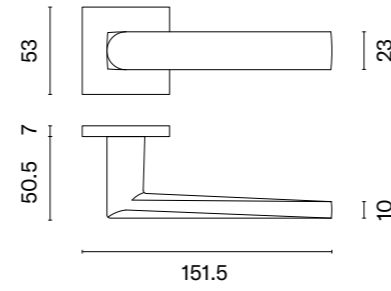

# ADANA

rosette Q SLIM 7MM

STILE

model

matching rosettes

key ecutcheon  
code: ST Q 7S OB

euro ecutcheon  
code: ST Q 7S PZ

bathroom turn  
code: ST Q 7S WC