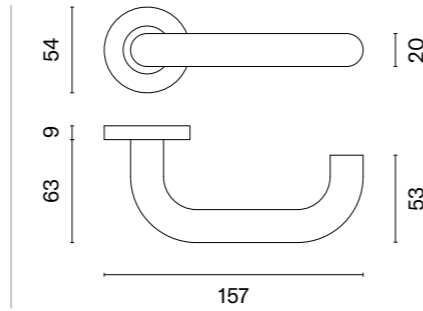

OVAL 1704

model

matching rosettes

door handle
code: SM OVAL 1704

key ecutcheon
code: SM OVAL 1710 OB

euro ecutcheon
code: SM OVAL 1711 PZ

bathroom turn
code: SM OVAL 1712 WC /
SM OVAL 1713 WC W/Z

finish

16
stainless steel

F5
matt black