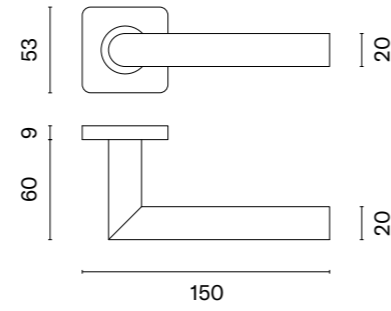

KVADRAT 1701

model

matching rosettes

door handle
code: SM KVADRAT 1701

key ecutcheon
code: SM KVADRAT
1710 OB

euro ecutcheon
code: SM KVADRAT
1711 PZ

bathroom turn
code: SM KVADRAT 1712 WC /
SM KVADRAT 1713 WC W/Z

finish

16
stainless steel

F5
matt black