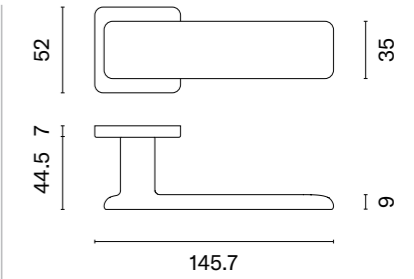

# NOEMIA

rosette QS SLIM 7MM