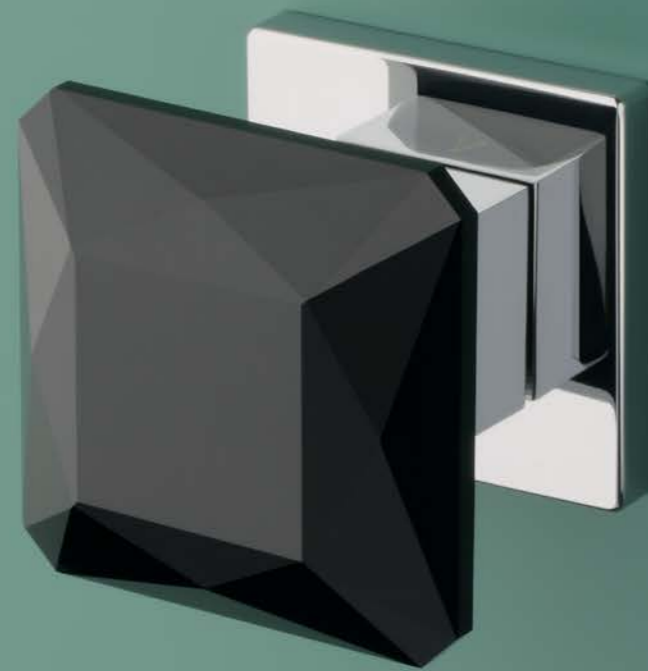

QUINCE

rosette Q SLIM 7MM

model

matching rosettes

door knob
code: AS QUINCE Q 7S

key ecutcheon
code: AS Q 7S OB

euro ecutcheon
code: AS Q 7S PZ

bathroom turn
code: AS Q 7S WC

finish

LC / BK
polished chrome / black crystal

The set includes a furniture pull (pages 472, 473)

* When ordering, please specify the version of the knob: one-side fixed, one-side movable, two-side fixed, two-side fixed-movable, two-side movable.