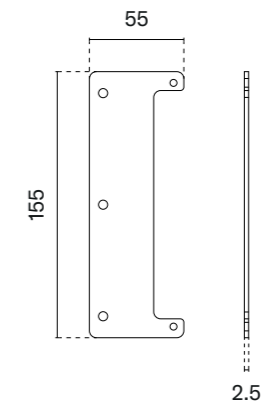

Hinge plate 3D MS60A

model

finish

hinge plate
code: EK MS60A 3D