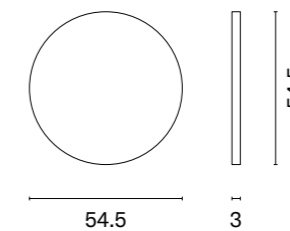

OVAL 3MM
code: OVAL ULTRA SLIM 3MM