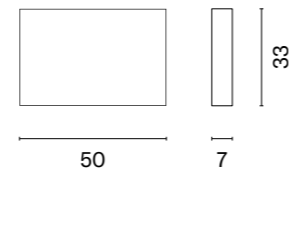

RT 7S
code: RT SLIM 7MM