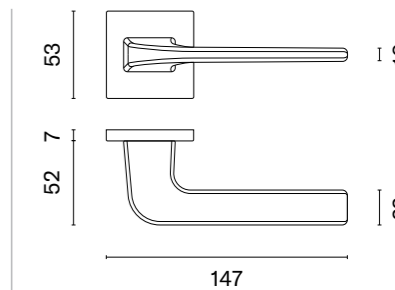

NAKA

rosette Q SLIM 7MM

model

matching rosettes

door handle
code: ST NAKA Q 7S

key ecutcheon
code: ST Q 7S OB

euro ecutcheon
code: ST Q 7S PZ

bathroom turn
code: ST Q 7S WC

finish

CP
polished chrome

PSC
satin chrome

BLACK
matt black

MSN
nickel

MSB
titanium

GOLD SATIN
satin gold

LIGHT BROWN
light brown

The door handle is available in a window version (page 452)