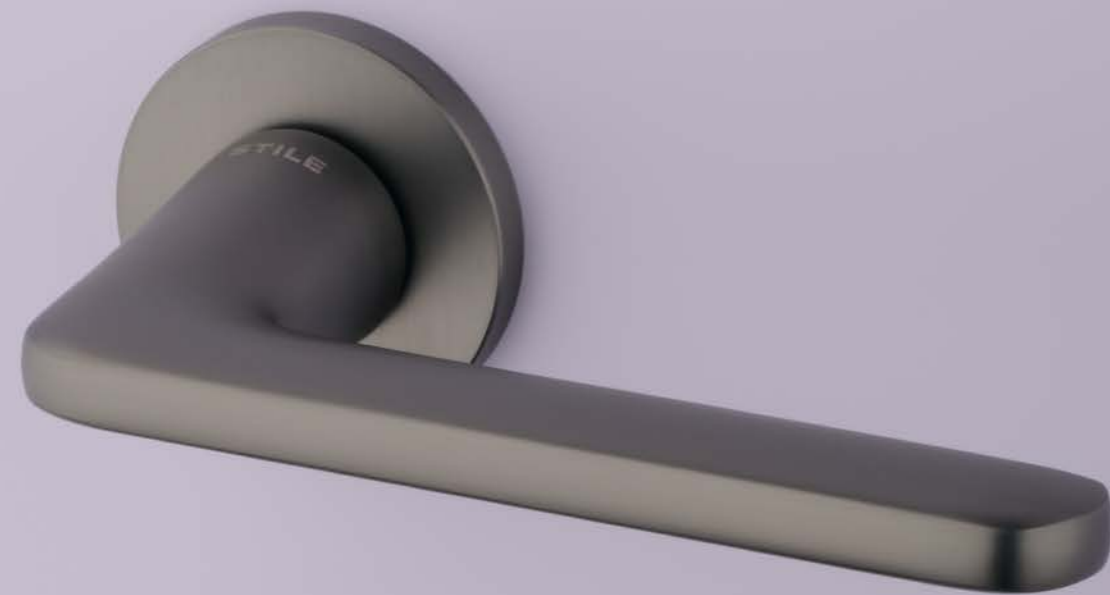

UTA

rosette R SLIM 7MM

STILE

model

matching rosettes

door handle
code: ST UTA R 7S

key ecutcheon
code: ST R 7S OB

euro ecutcheon
code: ST R 7S PZ

bathroom turn
code: ST R 7S WC

finish

PSC
satin chrome

BLACK
matt black

MSN
nickel

MSB
titanium

GOLD SATIN
satin gold

LIGHT BROWN
light brown

The door handle is available in a window version (page 442)