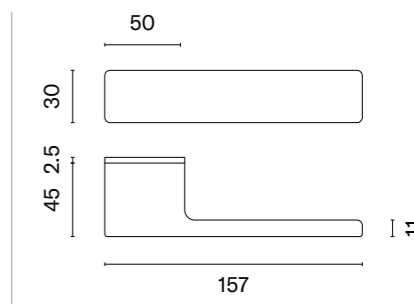

MANILA

rosette RTH LOCK

model and finish

door handle with lock
code: ST MANILA RTH LOCK

door handle without lock
code: ST MANILA RTH

PSC
satin chrome

door handle with lock
code: ST MANILA RTH LOCK

door handle without lock
code: ST MANILA RTH

BLACK
matt black

door handle with lock
code: ST MANILA RTH LOCK

door handle without lock
code: ST MANILA RTH

WHITE
white

door handle with lock
code: ST MANILA RTH LOCK

door handle without lock
code: ST MANILA RTH

MSN
nickel

door handle with lock
code: ST MANILA RTH LOCK

door handle without lock
code: ST MANILA RTH

MSB
titanium

door handle with lock
code: ST MANILA RTH LOCK

door handle without lock
code: ST MANILA RTH

GOLD SATIN
satin gold

door handle with lock
code: ST MANILA RTH LOCK

door handle without lock
code: ST MANILA RTH

LIGHT BROWN
light brown