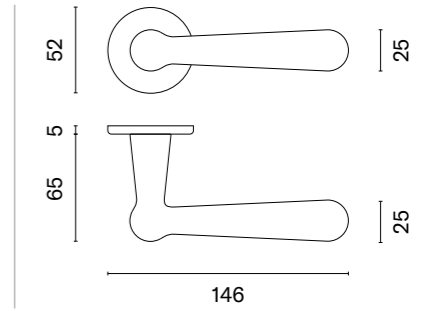

# ROSEMARY

rosette R SUPER SLIM 5MM

APRILE

model

matching rosettes

door handle  
code: AS ROSEMARY R 5S

  
key ecutcheon  
code: AS R 5S OB

  
euro ecutcheon  
code: AS R 5S PZ