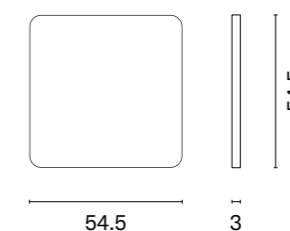

KVADRAT 3MM
code: KVADRAT ULTRA SLIM 3MM