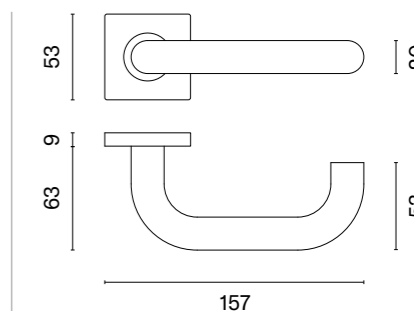

KVADRAT 1704

model

matching rosettes

door handle
code: SM KVADRAT 1704

key ecutcheon
code: SM KVADRAT
1710 OB

euro ecutcheon
code: SM KVADRAT
1711 PZ

bathroom turn
code: SM KVADRAT 1712 WC /
SM KVADRAT 1713 WC W/Z

finish

16
stainless steel