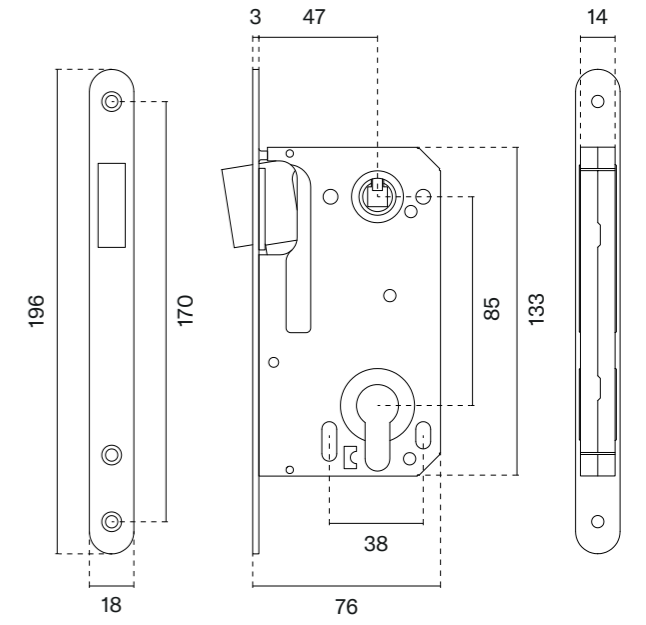

Magnetic lock 2868 insert 85

model finish

magnetic lock
code: 3W ZAM 2868

03
polished chrome

36
nickel

153
matt black

LG PVD
polished gold

WH
matt white