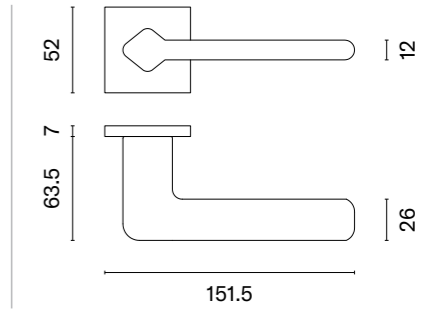

LILA

rosette Q SLIM 7MM