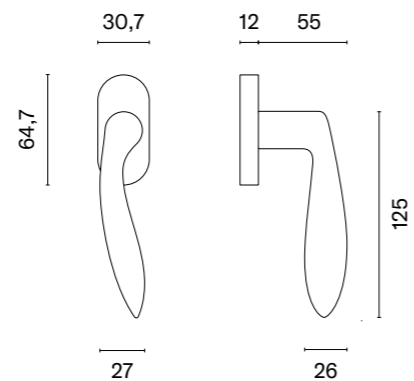

PULIA

STILE

model

finish

window handle
code: ST O PULIA R

PSC
satin chrome

BLACK
matt black

MSN
nickel

MSB
titanium

GOLD SATIN
satin gold

LIGHT BROWN
light brown

The window handle is available in a door version (page 325)

* When ordering, please specify the side of the window handle: right (R) or left (L).