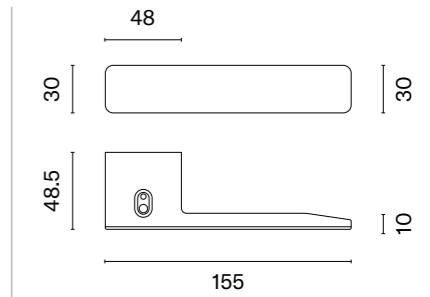

LUDISIA

rosette RTH LOCK