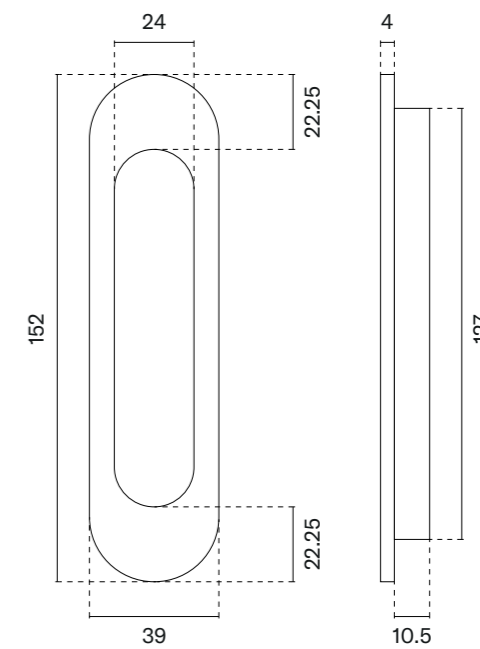

MSB  
titanium

GOLD PVD  
polished gold

GOLD SATIN  
matt gold

model

finish

sliding door pull  
code: AT 7040

CP  
polished chrome

MSC  
satin chrome