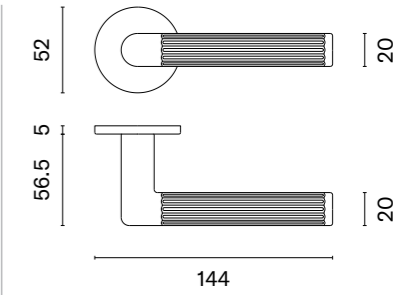

# LOBELIA

rosette R SUPER SLIM 5MM