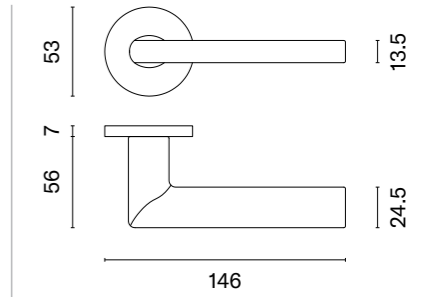

KALMIA

rosette R SLIM 7MM

model

door handle
code: AT KALMIA R 7S

matching rosettes

key ecutcheon
code: AT R 7S OB

euro ecutcheon
code: AT R 7S PZ

bathroom turn
code: AT R 7S WC

finish

CP
polished chrome

MSC
satin chrome

BLACK
matt black

WHITE
matt white

GOLD PVD
polished gold

GOLD SATIN
matt gold

MSN
nickel

MSB
titanium

BR
brown

The door handle is available in a window version (page 417)