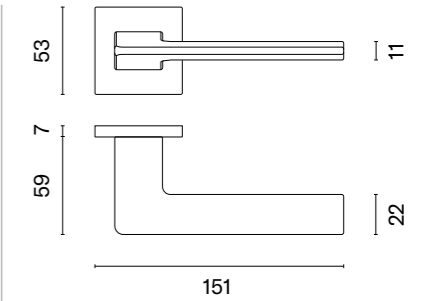

# OMA

rosette Q SLIM 7MM

STILE

model

matching rosettes

key ecutcheon  
code: ST OMA Q 7S OB

euro ecutcheon  
code: ST Q 7S PZ

bathroom turn  
code: ST Q 7S WC