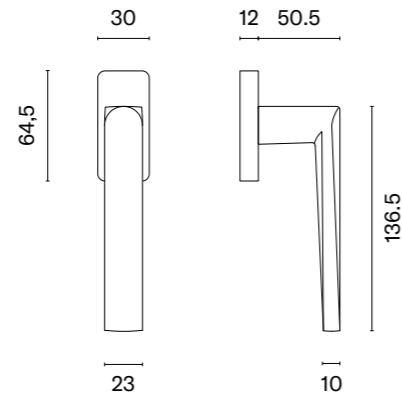

# ADANA

STILE

model

finish

window handle  
code: ST O ADANA Q

CP  
polished chrome

PSC  
satin chrome

BLACK  
matt black