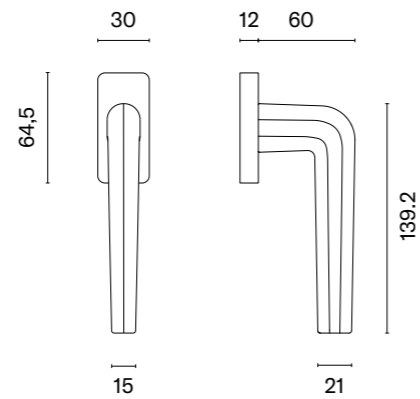

FUNKIA Q

APRILE

model

finish

window handle
code: AT O FUNKIA Q

CP
polished chrome

MSC
satin chrome

BLACK
matt black

GOLD PVD
polished gold

The window handle is available in a door version (page 193)

* When ordering, please specify the side of the window handle: right (R) or left (L).