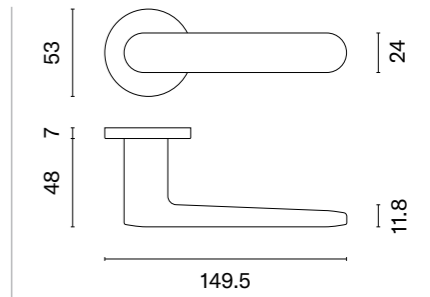

STRELITZIA

rosette R LOCK

APRILE

model and finish

door handle without lock
code: AT STRELITZIA R LOCK

MSC
satin chrome

door handle right with lock
code: AT STRELITZIA R LOCK RIGHT

MSC
satin chrome

door handle left with lock
code: AT STRELITZIA R LOCK LEFT

MSC
satin chrome

door handle without lock
code: AT STRELITZIA R LOCK

BLACK
matt black

door handle right with lock
code: AT STRELITZIA R LOCK RIGHT

BLACK
matt black

door handle left with lock
code: AT STRELITZIA R LOCK LEFT

BLACK
matt black

door handle without lock
code: AT STRELITZIA R LOCK

WHITE
matt white

door handle right with lock
code: AT STRELITZIA R LOCK RIGHT

WHITE
matt white

door handle left with lock
code: AT STRELITZIA R LOCK LEFT

WHITE
matt white

door handle without lock
code: AT STRELITZIA R LOCK

GOLD PVD
polished gold

door handle right with lock
code: AT STRELITZIA R LOCK RIGHT

GOLD PVD
polished gold

door handle left with lock
code: AT STRELITZIA R LOCK LEFT

GOLD PVD
polished gold