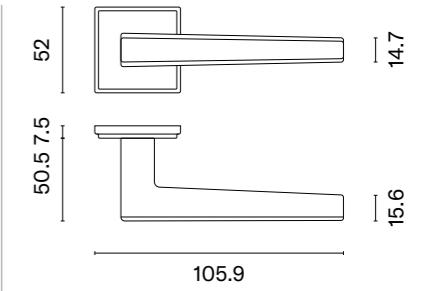

SYRINGA

rosette QG SLIM 7S

model

matching rosettes

door handle
code: AS SYRINGA QG 7S

key ecutcheon
code: AS QG 7S OB

euro ecutcheon
code: AS QG 7S PZ

bathroom turn
code: AS QG 7S WC

finish

KG
matt gold

GYM
graphite