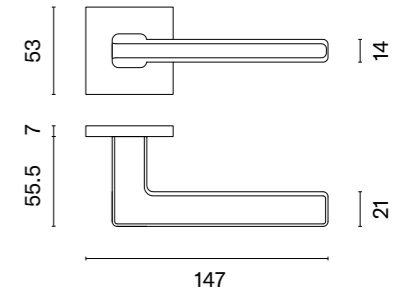

ARTA

rosette Q SLIM 7MM

STILE

model

matching rosettes

key ecutcheon
code: ST Q 7S OB

euro ecutcheon
code: ST Q 7S PZ

bathroom turn
code: ST Q 7S WC

door handle
code: ST ARTA Q 7S

finish

CP
polished chrome

PSC
satin chrome

BLACK
matt black

MSN
nickel

MSB
titanium

GOLD SATIN
satin gold

LIGHT BROWN
light brown

The door handle is available in a window version (page 445)