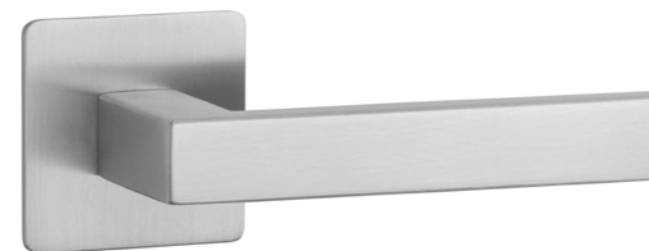

KVADRAT 1760

rosette ULTRA SLIM 3MM

model

matching rosettes

door handle
code: SH KVADRAT 1760 3MM

key ecutcheon
code: SH KVADRAT 3MM
1710 OB

euro ecutcheon
code: SH KVADRAT 3MM
1711 PZ

bathroom turn
code: SH KVADRAT 3MM
1712 WC

finish

16
stainless steel

F5
matt black

WH
matt white

GOLD PVD
polished gold

BS PVD
basalt

PN PVD
copper

MG
satin gold

* One-sided door knob intended for assembly with a door handle.