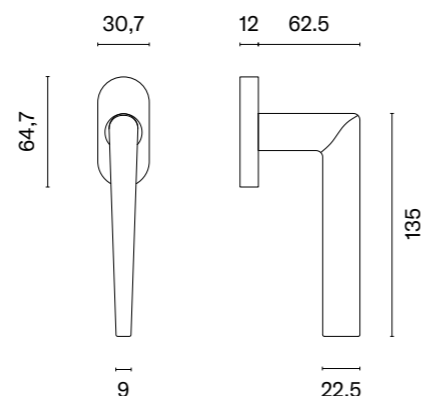

SALTA

STILE

model

finish

window handle
code: ST O SALTA R

CP
polished chrome

PSC
satin chrome

BLACK
matt black

MSN
nickel

MSB
titanium

GOLD SATIN
satin gold

LIGHT BROWN
light brown

The window handle is available in a door version (page 317)

* When ordering, please specify the side of the window handle: right (R) or left (L).