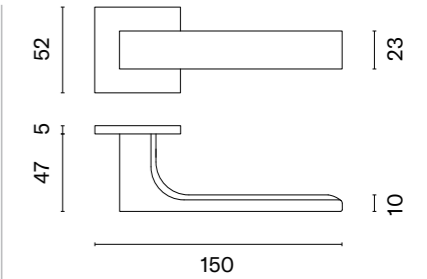

ALISSO

rosette Q SUPER SLIM 5MM

model

matching rosettes

door handle
code: AS ALISSO Q 5S

key ecutcheon
code: AS Q 5S OB

euro ecutcheon
code: AS Q 5S PZ

bathroom turn
code: AS Q 5S WC

finish

DSC
brushed chrome

SNM
nickel

GYM
graphite