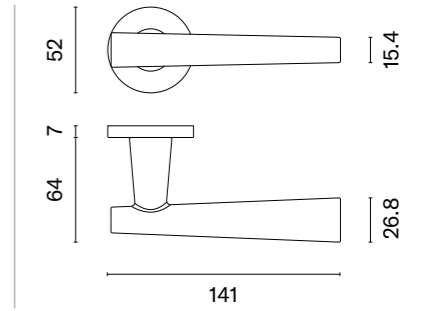

EUPHORBIA

rosette R SLIM 7MM

model

matching rosettes

door handle
code: AS EUPHORBIA R 7S

key ecutcheon
code: AS R 7S OB

euro ecutcheon
code: AS R 7S PZ

bathroom turn
code: AS R 7S WC

finish

KG
matt gold

SNM
nickel

GYM
graphite

The project received the Laureate statuette and the Good Design Emblem 2023 in the Home - Interior Design category.