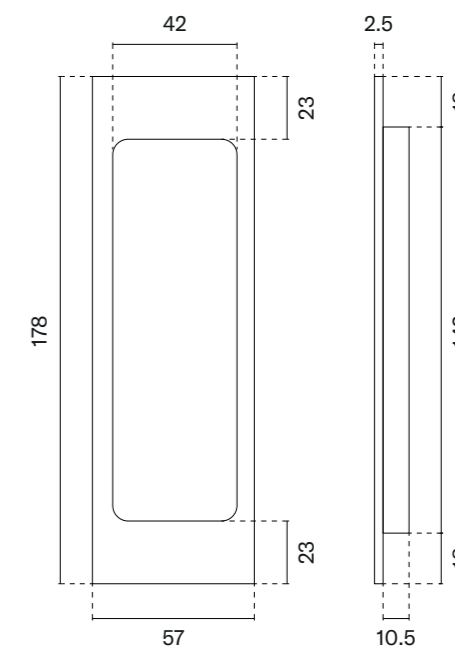

model

finish

sliding door pull
code: AS HD 240

BK
matt black / leather

KG
matt gold / leather