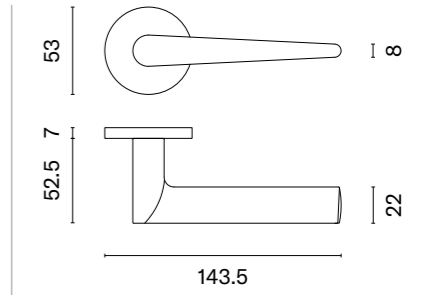

# ARNICA R

rosette R SLIM 7MM