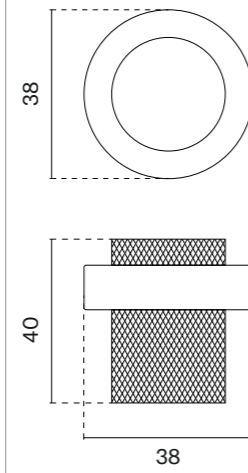

model

finish

door stopper
code: SH 1721

F5
matt black

BS PVD
basalt

PN PVD
copper

MG
matt gold