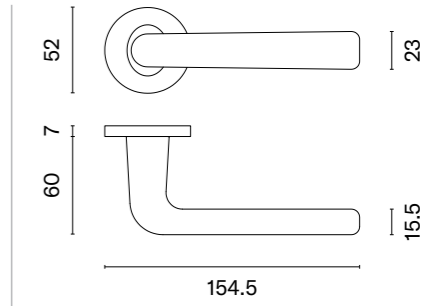

TULIPA

rosette R SLIM 7MM

model

matching rosettes

door handle
code: AS TULIPA R 7S

key ecutcheon
code: AS R 7S OB

euro ecutcheon
code: AS R 7S PZ

bathroom turn
code: AS R 7S WC

finish

LC
polished chrome

SC
satin chrome

BK
matt black

LG
polished gold

KG
matt gold