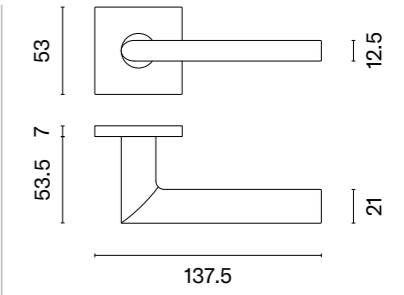

PRIMULA

rosette Q SLIM 7MM

model

matching rosettes

door handle
code: AT PRIMULA Q 7S

key ecutcheon
code: AT Q 7S OB

euro ecutcheon
code: AT Q 7S PZ

bathroom turn
code: AT Q 7S WC

finish

CP
polished chrome

MSC
satin chrome

BLACK
matt black

GOLD PVD
polished gold

GOLD SATIN
matt gold

MSN
nickel

MSB
titanium

The door handle is available in a window version (page 428)