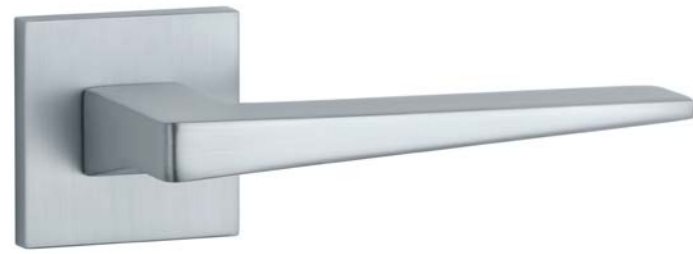

# EDA

rosette Q SLIM 7MM

STILE

model

matching rosettes

key ecutcheon  
code: ST Q 7S OB

euro ecutcheon  
code: ST Q 7S PZ

bathroom turn  
code: ST Q 7S WC