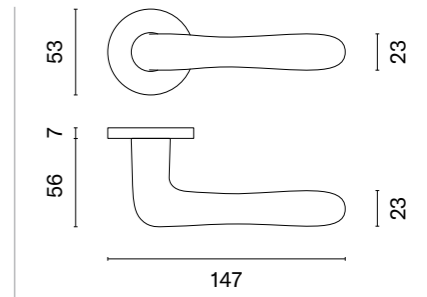

CYNIA

rosette R SLIM 7MM

model

matching rosettes

door handle
code: AT CYNIA R 7S

key ecutcheon
code: AT R 7S OB

euro ecutcheon
code: AT R 7S PZ

bathroom turn
code: AT R 7S WC

finish

CP
polished chrome

MSC
satin chrome

BLACK
matt black

GOLD PVD
polished gold

The door handle is available in a window version (page 412)