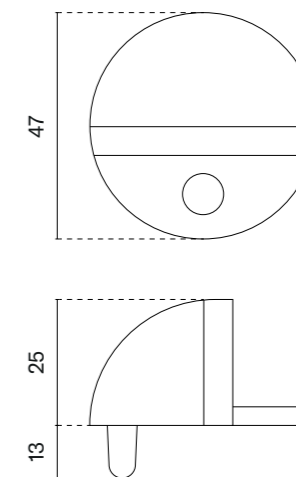

model finish

door stopper
code: AS DS21

LC
polished chrome

SC
satin chrome

BK
matt black

LG
polished gold

LG PVD
polished gold

KG
matt gold

PN
copper