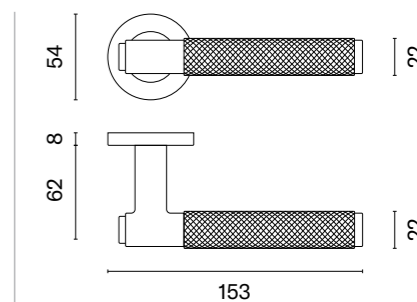

OVAL 1741

rosette PRO 8MM