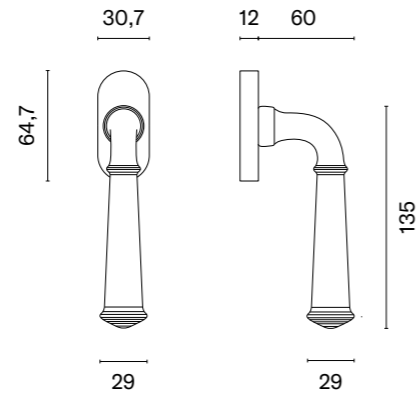

IBRA

STILE

model

finish

window handle
code: ST O IBRA R

PSC
satin chrome

BLACK
matt black

MSN
nickel

MSB
titanium

GOLD SATIN
satin gold

LIGHT BROWN
light brown

The window handle is available in a door version (page 321)

* When ordering, please specify the side of the window handle: right (R) or left (L).