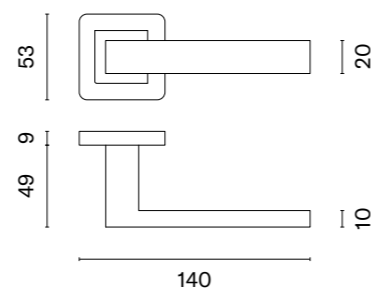

KVADRAT 1703

model

matching rosettes

door handle
code: SM KVADRAT 1703

key ecutcheon
code: SM KVADRAT
1710 OB

euro ecutcheon
code: SM KVADRAT
1711 PZ

bathroom turn
code: SM KVADRAT 1712 WC /
SM KVADRAT 1713 WC W/Z

finish

16
stainless steel