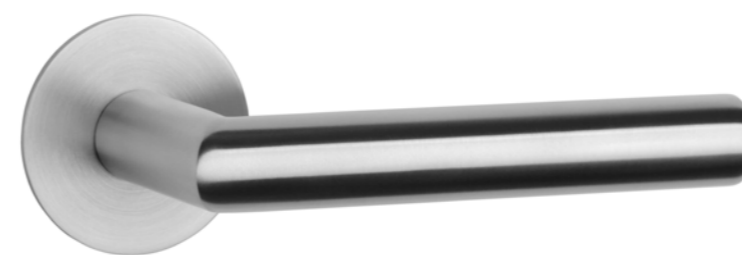

OVAL 1750

rosette ULTRA SLIM 3MM

model

matching rosettes

door handle
code: SH OVAL 1750 3MM

key ecutcheon
code: SH OVAL 3MM
1710 OB

euro ecutcheon
code: SH OVAL 3MM
1711 PZ

bathroom turn
code: SH OVAL 3MM
1712 WC

finish

16
stainless steel

F5
matt black

WH
matt white

GOLD PVD
polished gold

BS PVD
basalt

PN PVD
copper

MG
satin gold