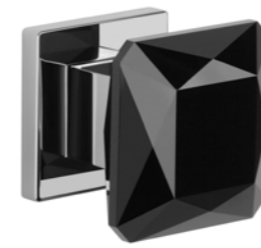

QUINCE

rosette Q SLIM 7MM

model

matching rosettes

door knob
code: AS QUINCE Q 7S

key ecutcheon
code: AS Q 7S OB

euro ecutcheon
code: AS Q 7S PZ

bathroom turn
code: AS Q 7S WC

finish

LC / BK
polished chrome / black crystal

The set includes a furniture pull (pages 472, 473)

* When ordering, please specify the version of the knob: one-side fixed, one-side movable, two-side fixed, two-side fixed-movable, two-side movable.