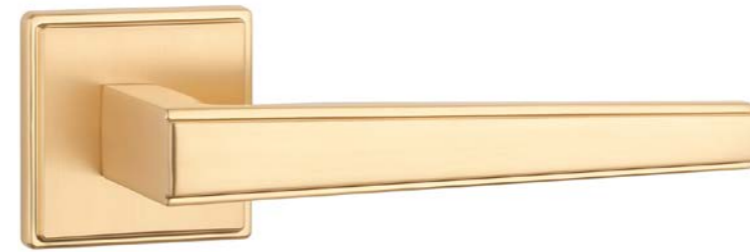

SYRINGA

rosette QG SLIM 7S

model

matching rosettes

door handle
code: AS SYRINGA QG 7S

key ecutcheon
code: AS QG 7S OB

euro ecutcheon
code: AS QG 7S PZ

bathroom turn
code: AS QG 7S WC

finish

KG
matt gold

GYM
graphite