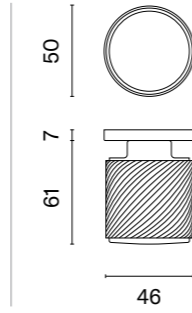

CALLA

rosette R SLIM 7MM

APRILE

model

matching rosettes

door knob
code: AS CALLA R 7S

key ecutcheon
code: AS R 7S OB

euro ecutcheon
code: AS R 7S PZ

bathroom turn
code: AS R 7S WC

finish

BK
matt black

The set includes a door handle (page 103) The set includes a furniture pull (pages 470,471)

* When ordering, please specify the version of the knob: one-side fixed, one-side movable, two-side fixed, two-side fixed-movable, two-side movable.