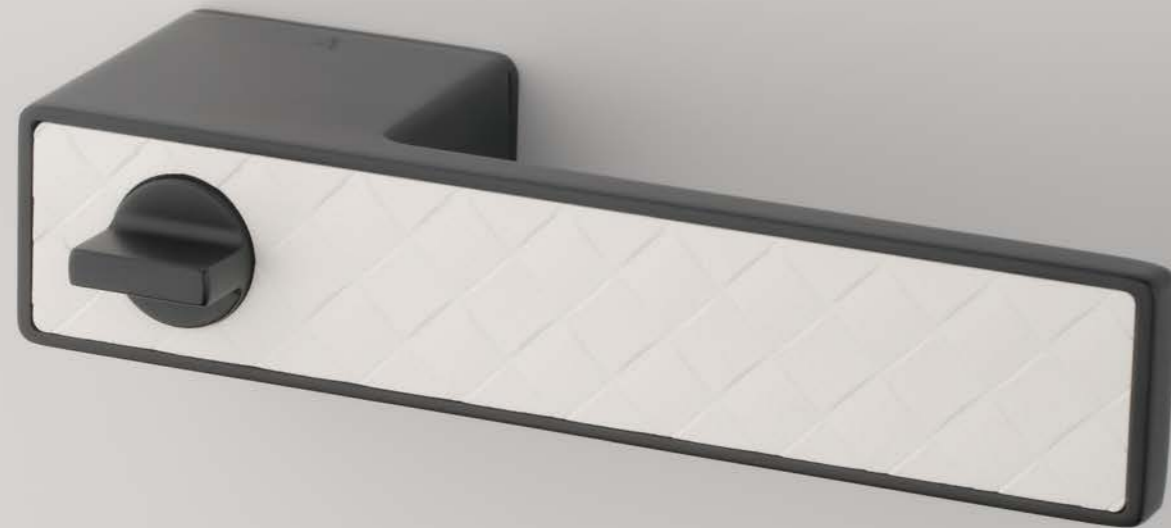

HEDERA

rosette RTH LOCK

replaceable magnetic inserts