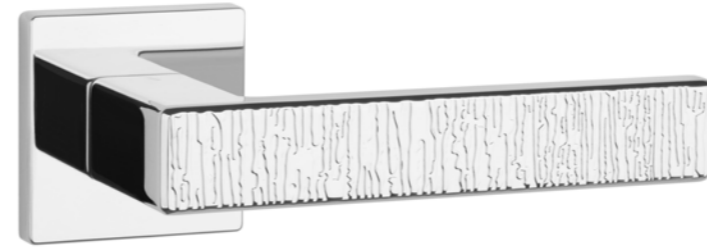

AMARYLIA

rosette Q SLIM 7MM

model

matching rosettes

door handle
code: AS AMARYLIA Q 7S

key ecutcheon
code: AS Q 7S OB

euro ecutcheon
code: AS Q 7S PZ

bathroom turn
code: AS Q 7S WC

finish

LC
polished chrome

LG
polished gold