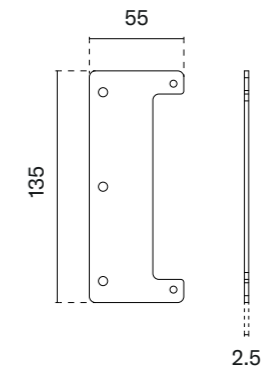

# Hinge plate 3D MS60

model finish

hinge plate  
code: EK MS60 3D