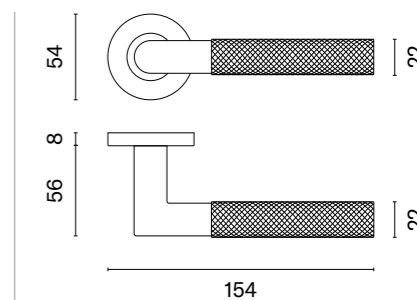

OVAL 1742

rosette PRO 8MM

model

matching rosettes

door handle
code: SH OVAL 1742 PRO 8MM

key ecutcheon
code: SH OVAL PRO
8MM 1710 OB

euro ecutcheon
code: SH OVAL PRO
8MM 1711 PZ

bathroom turn
code: SH OVAL 1712 PRO
8MM 1712 WC

finish

F5
matt black

BS PVD
basalt

PN PVD
copper

MG
matt gold