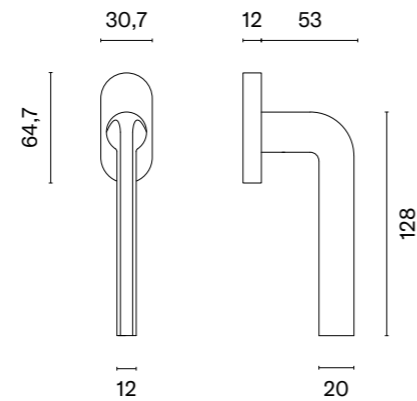

model

finish

window handle
code: AT O OLEANDRO R

CP
polished chrome

MSC
satin chrome

BLACK
matt black

GOLD PVD
polished gold

GOLD SATIN
matt gold

MSN
nickel

MSB
titanium

The window handle is available in a door version (page 127)

* When ordering, please specify the side of the window handle: right (R) or left (L).