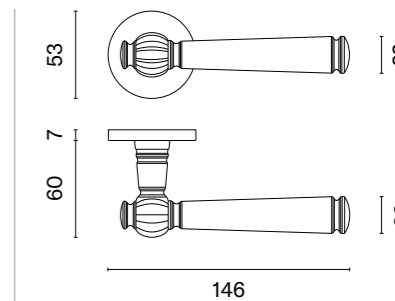

TUKA

rosette R SLIM 7MM

model

matching rosettes

door handle
code: ST TUKA R 7S

key ecutcheon
code: ST R 7S OB

euro ecutcheon
code: ST R 7S PZ

bathroom turn
code: ST R 7S WC

finish

PSC
satin chrome

BLACK
matt black

MSN
nickel

MSB
titanium

GOLD SATIN
satin gold

LIGHT BROWN
light brown

The door handle is available in a window version (page 441)