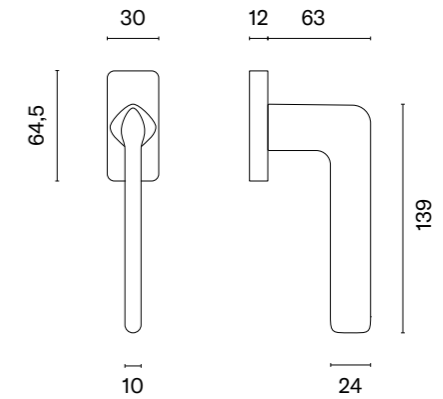

model

finish

window handle
code: ST O TOBA Q

PSC
satin chrome

BLACK
matt black

MSN
nickel

MSB
titanium

The window handle is available in a door version (page 355)

* When ordering, please specify the side of the window handle: right (R) or left (L).