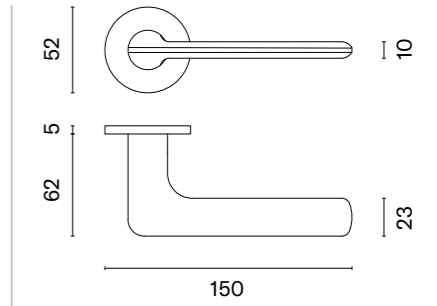

VIOLA

rosette R SUPER SLIM 5MM

model

door handle
code: AS VIOLA R 5S

matching rosettes

key ecutcheon
code: AS R 5S OB

euro ecutcheon
code: AS R 5S PZ

bathroom turn
code: AS R 5S WC

finish

LC
polished chrome

BK
matt black

WH
matt white

LG
polished gold

KG
matt gold

PN PVD
copper

DSC
brushed chrome

SNM
nickel

GYM
graphite