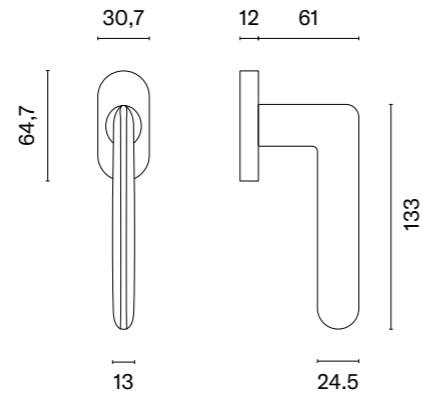

AVA

STILE

model

finish

window handle
code: ST O AVA R

CP
polished chrome

PSC
satin chrome

BLACK
matt black

MSN
nickel

MSB
titanium

GOLD SATIN
satin gold

LIGHT BROWN
light brown

The window handle is available in a door version (page 316)

* When ordering, please specify the side of the window handle: right (R) or left (L).