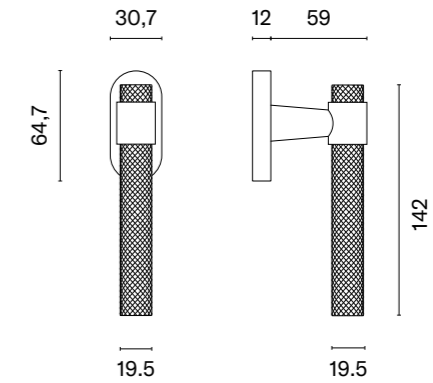

GOYA

STILE

model

finish

window handle
code: ST O GOYA R

BLACK
matt black

MSN
nickel

MSB
titanium

GOLD SATIN
satin gold

LIGHT BROWN
light brown

The window handle is available in a door version (page 319)

* When ordering, please specify the side of the window handle: right (R) or left (L).