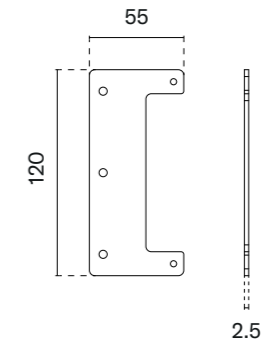

# Hinge plate 3D KN50B

model

finish

hinge plate  
code: EK KN50B 3D