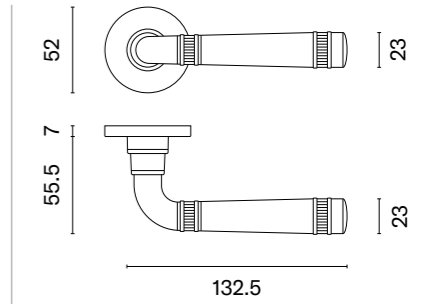

BERULA

rosette R SLIM 7MM