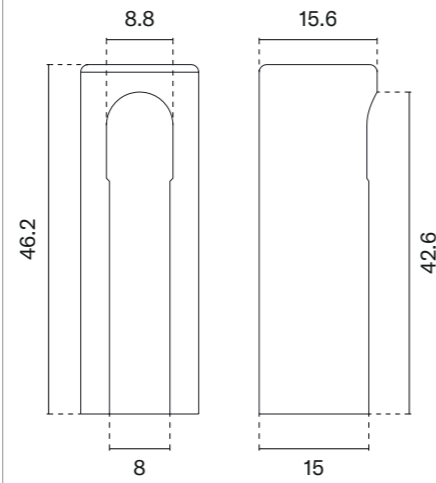

Hinge caps AL DL. 46 FI 15

model finish

hinge caps
code: ET AL DL. 46 FI 15

CP
polished chrome

PSC
satin chrome

BLACK
matt black

MSN
nickel

MSB
titanium

GOLD SATIN
matt gold

LIGHT BROWN
light brown