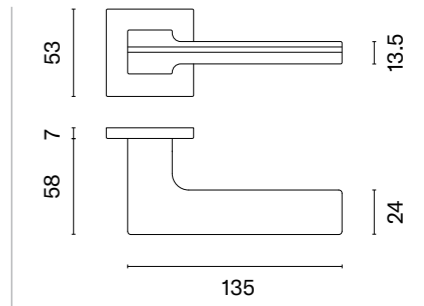

BIRA

rosette Q SLIM 7MM

STILE

model

matching rosettes

door handle
code: ST BIRA Q 7S

key ecutcheon
code: ST Q 7S OB

euro ecutcheon
code: ST Q 7S PZ

bathroom turn
code: ST Q 7S WC

finish

PSC
satin chrome

BLACK
matt black

MSN
nickel

MSB
titanium