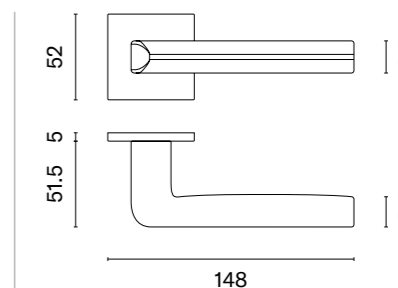

# SALICE

rosette Q SUPER SLIM 5MM

APRILE

model

matching rosettes

door handle  
code: AS SALICE Q 5S

key ecutcheon  
code: AS Q 5S OB

euro ecutcheon  
code: AS Q 5S PZ