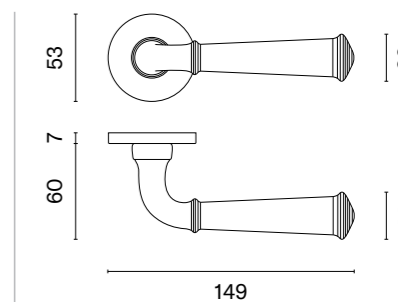

IBRA

rosette R SLIM 7MM

model

matching rosettes

door handle
code: ST IBRA R 7S

key ecutcheon
code: ST R 7S OB

euro ecutcheon
code: ST R 7S PZ

bathroom turn
code: ST R 7S WC

finish

PSC
satin chrome

BLACK
matt black

MSN
nickel

MSB
titanium

GOLD SATIN
satin gold

LIGHT BROWN
light brown

The door handle is available in a window version (page 436)