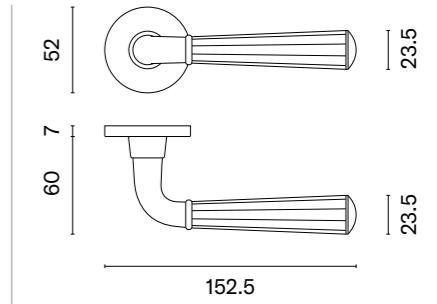

# MARIGOLD

rosette R SLIM 7MM