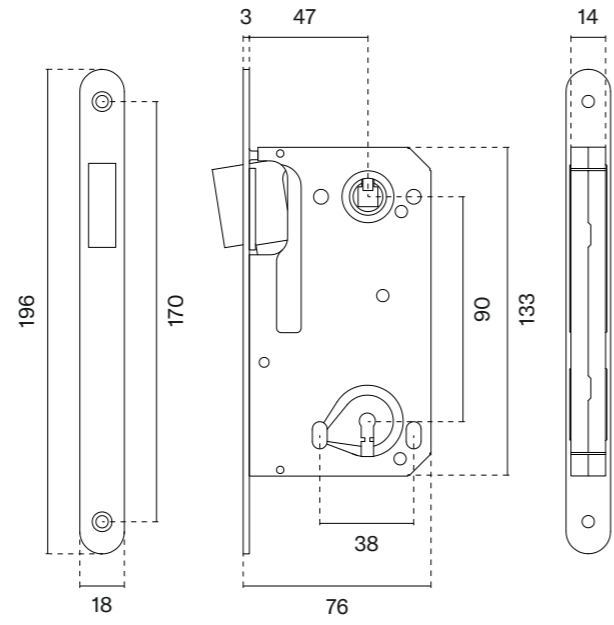

# Magnetic lock 2867 key 90

model finish

magnetic lock  
code: 3W ZAM 2867

03  
polished chrome

36  
nickel

153  
matt black

LG PVD  
polished gold

WH  
matt white