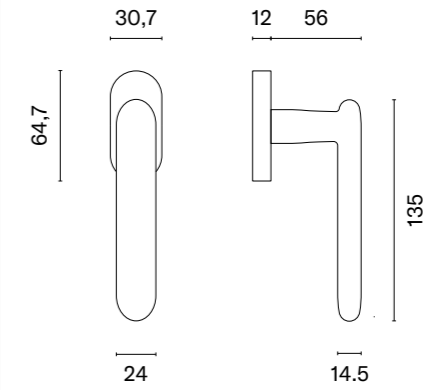

LARKA

STILE

model

finish

window handle
code: ST O LARKA R

PSC
satin chrome

BLACK
matt black

MSN
nickel

MSB
titanium

GOLD SATIN
satin gold

LIGHT BROWN
light brown

The window handle is available in a door version (page 323)

* When ordering, please specify the side of the window handle: right (R) or left (L).