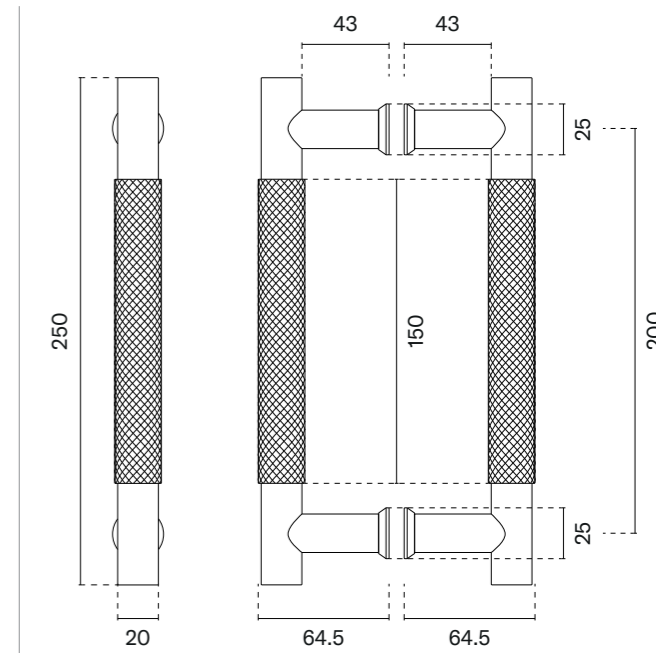

model

finish

railing handle
code: SH 1770 DUO

F5
matt black

MG
matt gold

BS PVD
basalt

PN PVD
copper