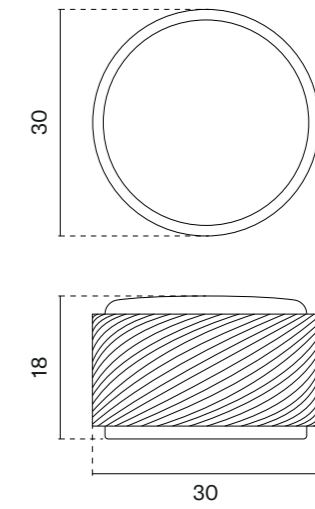

# FURNITURE PULLS

model

finish

furniture pull  
code: AS 1060

BK  
matt black

The set includes a door handle (page 103)

The set includes a door knob (page 396)

model