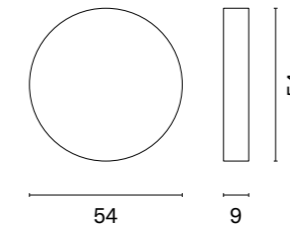

STERK

OVAL
code: OVAL