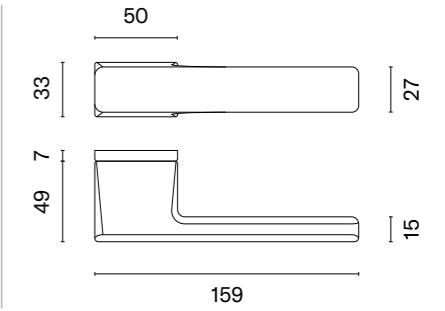

BRISA

rosette RTH SLIM 7MM