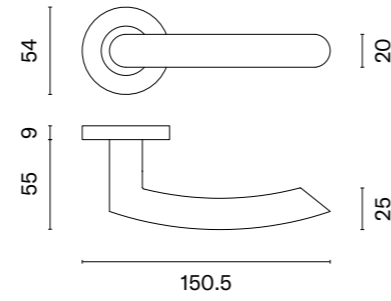

OVAL 1707

model

matching rosettes

door handle
code: SM OVAL 1707

key ecutcheon
code: SM OVAL 1710 OB

euro ecutcheon
code: SM OVAL 1711 PZ

bathroom turn
code: SM OVAL 1712 WC /
SM OVAL 1713 WC W/Z

finish

16
stainless steel