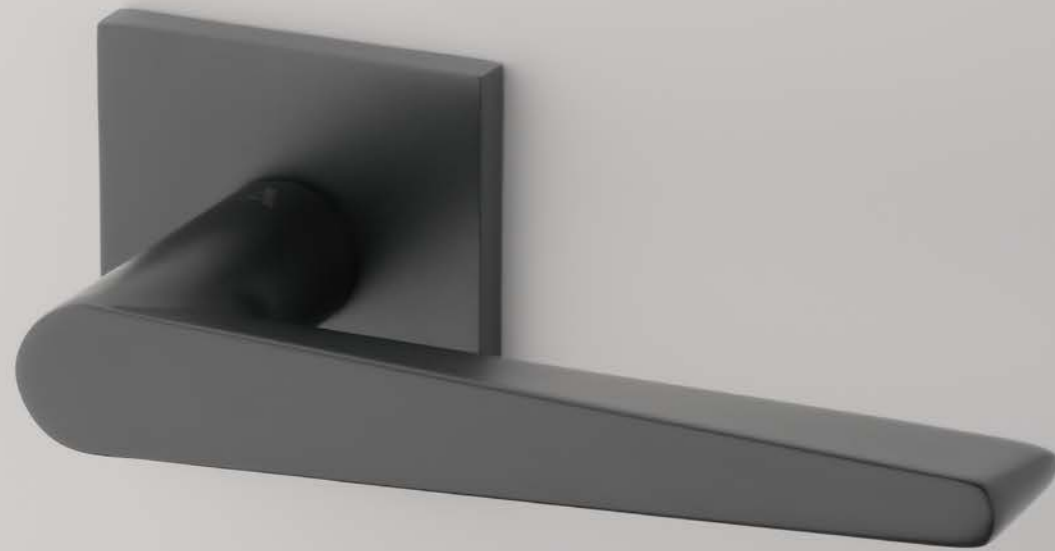

ARNICA Q

rosette Q SLIM 7MM

model

matching rosettes

door handle
code: AT ARNICA Q 7S

key ecutcheon
code: AT Q 7S OB

euro ecutcheon
code: AT Q 7S PZ

bathroom turn
code: AT Q 7S WC

finish

CP
polished chrome

MSC
satin chrome

BLACK
matt black

The door handle is available in a window version (page 424)