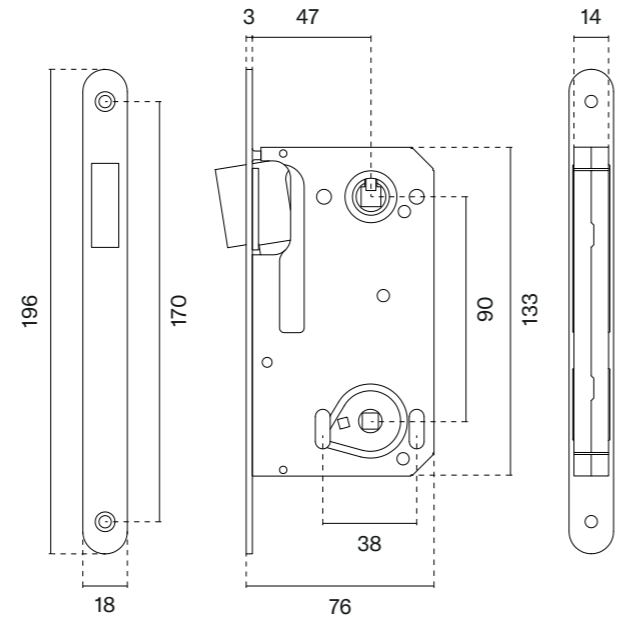

Magnetic lock 2869 WC 90

model

finish

magnetic lock
code: 3W ZAM 2869

03
polished chrome

36
nickel

153
matt black

LG PVD
polished gold

WH
matt white

Strike plate 2870