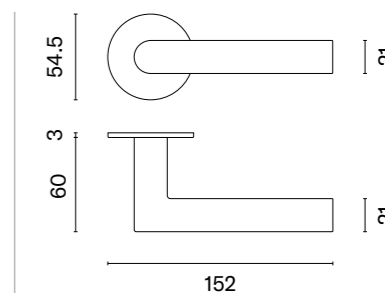

OVAL 1750

rosette ULTRA SLIM 3MM

model

matching rosettes

door handle
code: SH OVAL 1750 3MM

key ecutcheon
code: SH OVAL 3MM
1710 OB

euro ecutcheon
code: SH OVAL 3MM
1711 PZ

bathroom turn
code: SH OVAL 3MM
1712 WC

finish

16
stainless steel

F5
matt black

WH
matt white

GOLD PVD
polished gold

BS PVD
basalt

PN PVD
copper

MG
satin gold