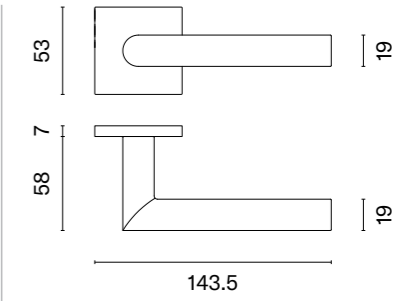

ARABIS Q

rosette Q SLIM 7MM

model

matching rosettes

door handle
code: AT ARABIS Q 7S

key ecutcheon
code: AT Q 7S OB

euro ecutcheon
code: AT Q 7S PZ

bathroom turn
code: AT Q 7S WC

finish

CP
polished chrome

MSC
satin chrome

BLACK
matt black

GOLD PVD
polished gold

The door handle is available in a window version (page 423)