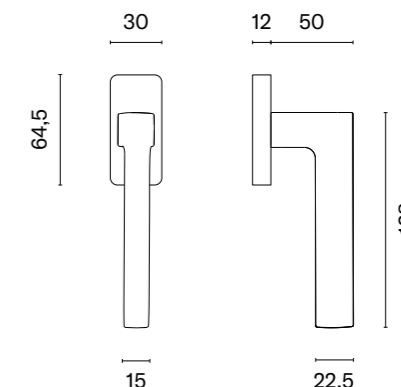

OGA

STILE

model

finish

window handle
code: ST O OGA Q

PSC
satin chrome

BLACK
matt black

MSN
nickel

MSB
titanium

The window handle is available in a door version (page 350)

* When ordering, please specify the side of the window handle: right (R) or left (L).