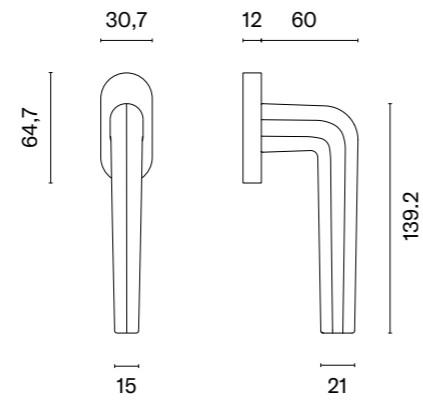

FUNKIA R

APRILE

model

finish

window handle
code: AT O FUNKIA R

CP
polished chrome

MSC
satin chrome

BLACK
matt black

GOLD PVD
polished gold

The window handle is available in a door version (page 85)

* When ordering, please specify the side of the window handle: right (R) or left (L).