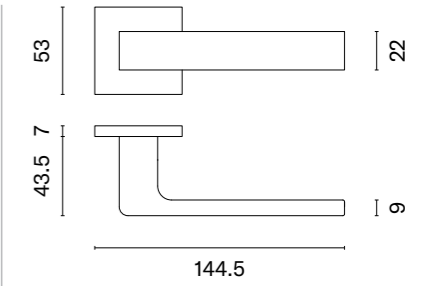

SULLA

rosette Q SLIM 7MM

model

matching rosettes

door handle
code: AT SULLA Q 7S

key ecutcheon
code: AT Q 7S OB

euro ecutcheon
code: AT Q 7S PZ

bathroom turn
code: AT Q 7S WC

finish

CP
polished chrome

MSC
satin chrome

BLACK
matt black

WHITE
matt white

GOLD PVD
polished gold

GOLD SATIN
matt gold

MSN
nickel

MSB
titanium

BR
brown

The door handle is available in a window version (page 431)