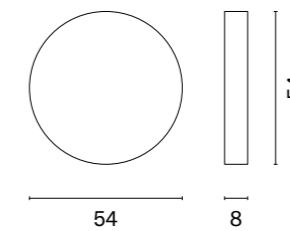

OVAL PRO 8MM
code: OVAL PRO 8 MM