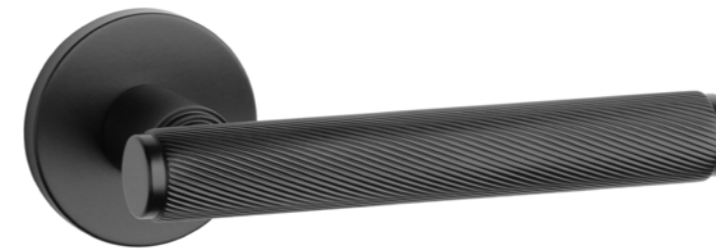

KERRIA

rosette R SLIM 7MM

model

matching rosettes

door handle
code: AS KERRIA R 7S

key ecutcheon
code: AS R 7S OB

euro ecutcheon
code: AS R 7S PZ

bathroom turn
code: AS R 7S WC

finish

BK
matt black

KG
matt gold

GYM
graphite

FB
antique patina

BD
burnt umber

The set includes a door knob (page 396)

The set includes a furniture pull (pages 470, 471)