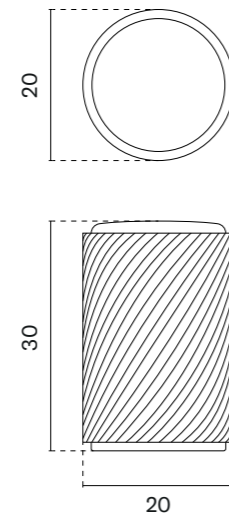

# FURNITURE PULLS

model

finish

furniture pull  
code: AS 1060

BK  
matt black

The set includes a door handle (page 103)

The set includes a door knob (page 396)

model