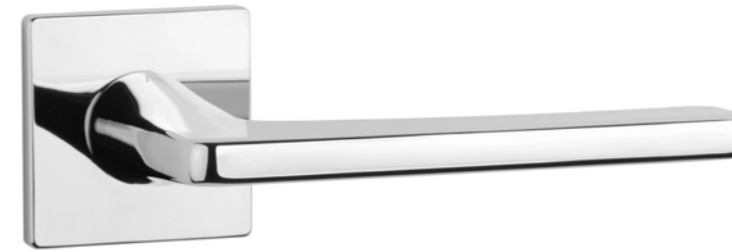

# SETIA

rosette Q SUPER SLIM 5MM