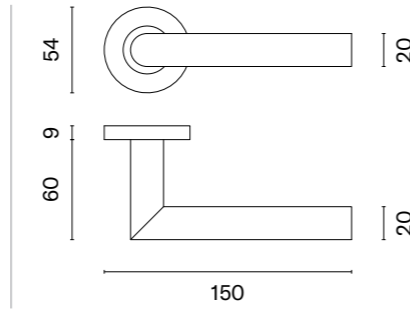

OVAL 1701

model

matching rosettes

door handle
code: SM OVAL 1701

key ecutcheon
code: SM OVAL 1710 OB

euro ecutcheon
code: SM OVAL 1711 PZ

bathroom turn
code: SM OVAL 1712 WC /
SM OVAL 1713 WC W/Z

finish

16
stainless steel

F5
matt black

The door handle is available in a window version (page 459)