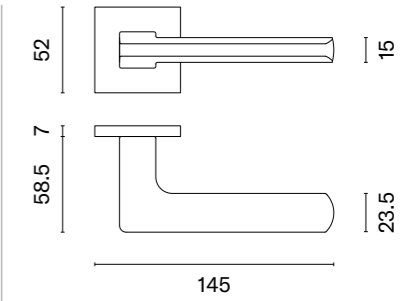

YUKA Q

rosette Q SLIM 7MM

model

matching rosettes

door handle
code: AS YUKA Q 7S

key ecutcheon
code: AS Q 7S OB

euro ecutcheon
code: AS Q 7S PZ

bathroom turn
code: AS Q 7S WC

finish

LC
polished chrome

SC
satin chrome

BK
matt black

WH
matt white