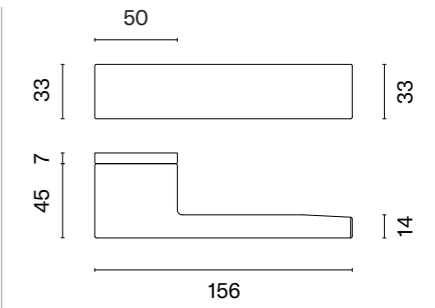

CARLINA

rosette RTH SLIM 7MM

APRILE

model

matching rosettes

door handle
code: AS CARLINA RTH 7S

key ecutcheon
code: AS RT 7S OB

euro ecutcheon
code: AS QRT 7S PZ

bathroom turn
code: AS RT 7S WC

finish

LC
polished chrome

SC
satin chrome

BK
matt black

SNM
nickel

GYM
graphite