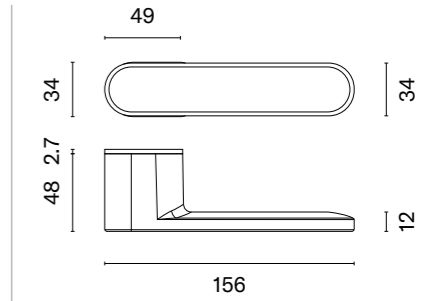

GUAVA

rosette RTH LOCK